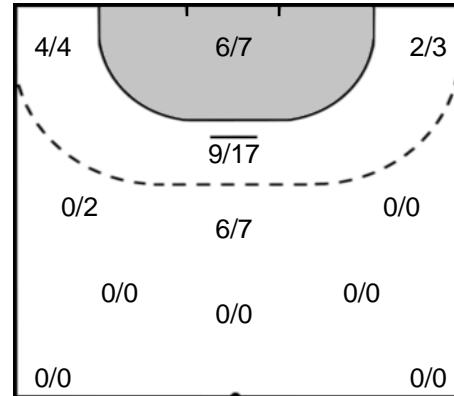

Team Statistics Attack

Györi Audi ETO KC (HUN)

Brest Bretagne Handball (FRA)