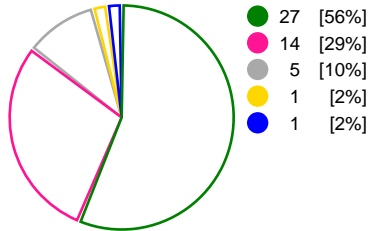

Match Statistics Shots

Györi Audi ETO KC (HUN)

Brest Bretagne Handball (FRA)

Total
Shots (48)