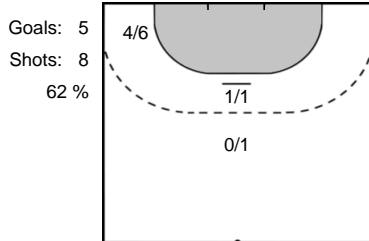

23 FODOR Csenge Réka