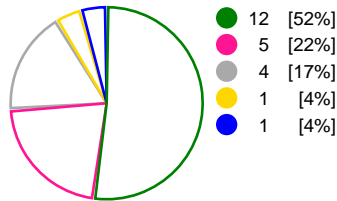

Match Statistics Shots

Györi Audi ETO KC (HUN)

Brest Bretagne Handball (FRA)

Total
Shots (48)

1st Half
Shots (25)

2nd Half
Shots (23)

Total
Shots (40)

2nd Half
Shots (18)