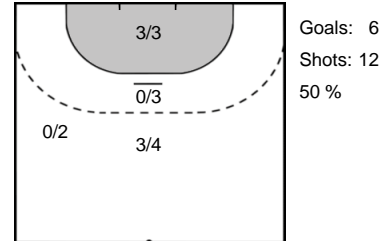

Team Statistics Attack

Györi Audi ETO KC (HUN)

Brest Bretagne Handball (FRA)

23 FODOR Csenge Réka

GROS Ana 6

21 KRISTIANSEN Veronica Egebakken

KOBYLINSKA Monika 8

18 AMORIM TALESKA Eduarda Idalina

LASSOURCE Coralie Gladys 10

8 HANSEN Anne Mette

MINEVSKAJA Evgenija 13