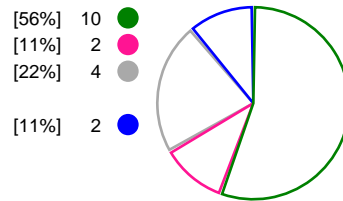

Match Statistics Shots

Györi Audi ETO KC (HUN)

Brest Bretagne Handball (FRA)

Total
Shots (48)

1st Half
Shots (25)

2nd Half
Shots (23)

Total
Shots (40)

2nd Half
Shots (18)