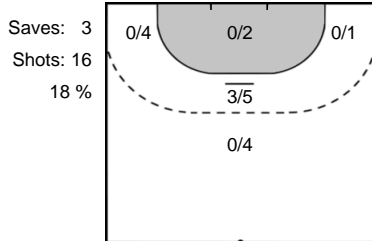

Goalkeeper Statistics

Györi Audi ETO KC (HUN)

Brest Bretagne Handball (FRA)

73 KISS Éva

TOFT Sandra **89**

12 LEYNAUD Amandine