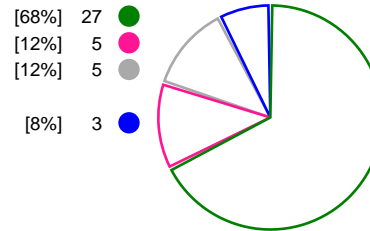

Match Statistics Shots

Györi Audi ETO KC (HUN)

Brest Bretagne Handball (FRA)

Total
Shots (48)

1st Half
Shots (25)

2nd Half
Shots (23)

Total
Shots (40)

2nd Half
Shots (18)