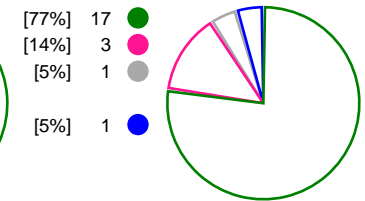

1st Half
Shots (22)

● Goals ● Saves ● Missed ● Posts ● Blocks