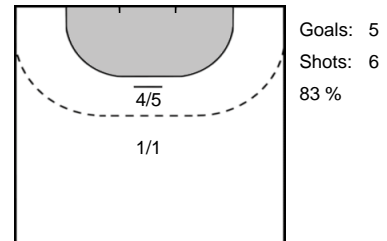

KOBYLINSKA Monika 8