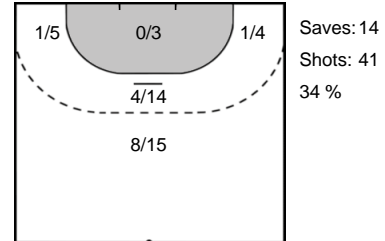

Goals: 0
Shots: 1
0 %

Goalkeeper Statistics

Györi Audi ETO KC (HUN)

Brest Bretagne Handball (FRA)

73 KISS Éva

TOFT Sandra **89**

12 LEYNAUD Amandine

Legend

- %** Efficiency
- Ass.** Assists
- Pos.** Position
- GC.** Goals conceded
- 7M** 7-metre Shots
- W** Wing Shots (Right, Left)
- BT** Breakthrough (Right, Center, Left)
- FB** Fast Break
- 6M** 6-metre Shots
- 9M** 9-metre Shots (Right, Center, Left)
- FT** Free Throw
- ST** Steals
- BL** Blocks
- YC** Yellow Cards
- RC** Red Cards
- BC** Blue Cards
- 2m** 2 Minute Suspensions
- UP** Unassigned Position