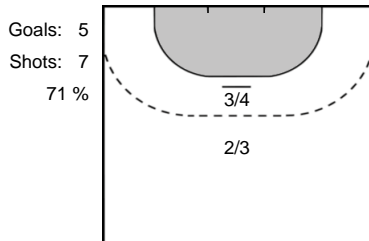

21 KRISTIANSEN Veronica Egebakken