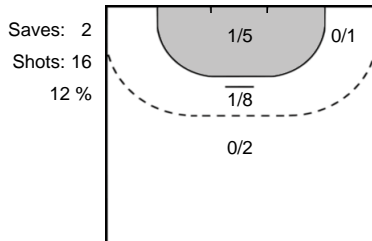

12 LEYNAUD Amandine