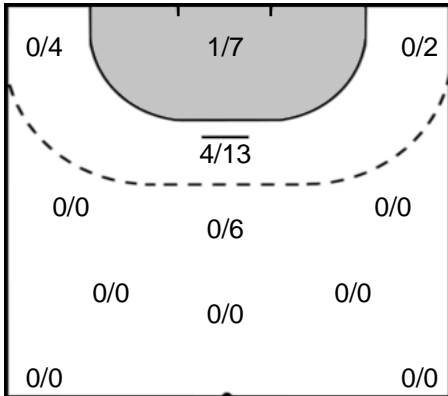

Goalkeeper Statistics

Györi Audi ETO KC (HUN)