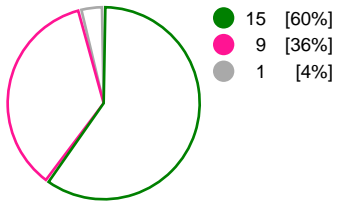

Match Statistics Shots

Györi Audi ETO KC (HUN)

Brest Bretagne Handball (FRA)

Total
Shots (48)

1st Half
Shots (25)

2nd Half
Shots (23)

Total
Shots (40)

2nd Half
Shots (18)