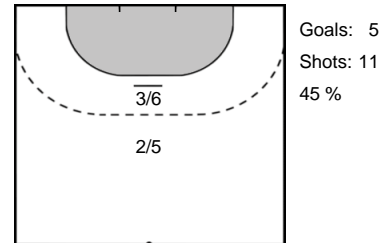

45 HAFRA
Noemi