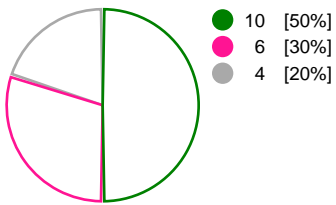

Match Statistics Overview

Metz Handball (FRA)			FTC-Rail Cargo Hungaria (HUN)			
Total	1st half	2nd half		2nd half	1st half	Total
24	10	14	Goals	10	14	24
42	20	22	Shots	20	22	42
57%	50%	64%	Shot Percentage	50%	64%	57%
0	0	0	Turnovers	0	0	0
0	0	0	Rule Technical Fouls	0	0	0
57%	50%	64%	Attack Percentage	50%	64%	57%
34	16	18	Shots on Goal	18	18	36
81%	80%	82%	On Target Percentage	90%	82%	86%
9	3	6	Saves	4	6	10
27%	18%	38%	GK Save Percentage	22%	38%	29%
2	0	2	7m Goals	0	1	1
4	1	3	7m Shots	1	2	3
50%	0%	66%	7m Percentage	0%	50%	33%
0	0	0	Fast Break Goals	0	0	0
2	2	0	Powerplay goals	0	0	0
1	1	0	Shorthanded goals	0	2	2
5	3	5	Most goals in succession	2	3	3
2	2	0	Yellow Cards	1	3	4
2	1	1	2 min Suspension	1	3	4
0	0	0	Red Cards	0	0	0
3	1	2	Team Timeouts	2	1	3

Match Statistics Shots

Metz Handball (FRA)

FTC-Rail Cargo Hungaria (HUN)

Total Shots (42)

1st Half Shots (20)

2nd Half Shots (22)

Total Shots (42)

2nd Half Shots (20)

1st Half Shots (22)

● Goals ● Saves ● Missed ● Posts ● Blocks

Player Statistics: Metz Handball (FRA)

Goalkeeper	Total				All Saves/Shots					
No. Name	Saves	Shots	%	GC	7M	6M	9M	Wing	BT	FB
12 KAPITANOVIC Ivana (CRO)	9	33	27	24	50% (1/2)	20% (4/20)	66% (4/6)	0% (0/4)		
TOTALS	9	33	27	24	50% (1/2)	20% (4/20)	66% (4/6)	0% (0/4)		