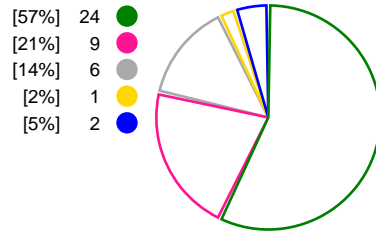

Match Statistics Overview

Metz Handball (FRA)			FTC-Rail Cargo Hungaria (HUN)			
Total	1st half	2nd half		2nd half	1st half	Total
24	10	14	Goals	10	14	24
42	20	22	Shots	20	22	42
57%	50%	64%	Shot Percentage	50%	64%	57%
0	0	0	Turnovers	0	0	0
0	0	0	Rule Technical Fouls	0	0	0
57%	50%	64%	Attack Percentage	50%	64%	57%
34	16	18	Shots on Goal	18	18	36
81%	80%	82%	On Target Percentage	90%	82%	86%
9	3	6	Saves	4	6	10
27%	18%	38%	GK Save Percentage	22%	38%	29%
2	0	2	7m Goals	0	1	1
4	1	3	7m Shots	1	2	3
50%	0%	66%	7m Percentage	0%	50%	33%
0	0	0	Fast Break Goals	0	0	0
2	2	0	Powerplay goals	0	0	0
1	1	0	Shorthanded goals	0	2	2
5	3	5	Most goals in succession	2	3	3
2	2	0	Yellow Cards	1	3	4
2	1	1	2 min Suspension	1	3	4
0	0	0	Red Cards	0	0	0
3	1	2	Team Timeouts	2	1	3

Match Statistics Shots

Metz Handball (FRA)

FTC-Rail Cargo Hungaria (HUN)

Total Shots (42)

1st Half Shots (20)

2nd Half Shots (22)

Total Shots (42)

2nd Half Shots (20)

1st Half Shots (22)

● Goals ● Saves ● Missed ● Posts ● Blocks

Player Statistics: Metz Handball (FRA)

Goalkeeper	Total				All Saves/Shots					
No. Name	Saves	Shots	%	GC	7M	6M	9M	Wing	BT	FB
12 KAPITANOVIC Ivana (CRO)	9	33	27	24	50% (1/2)	20% (4/20)	66% (4/6)	0% (0/4)		
TOTALS	9	33	27	24	50% (1/2)	20% (4/20)	66% (4/6)	0% (0/4)		