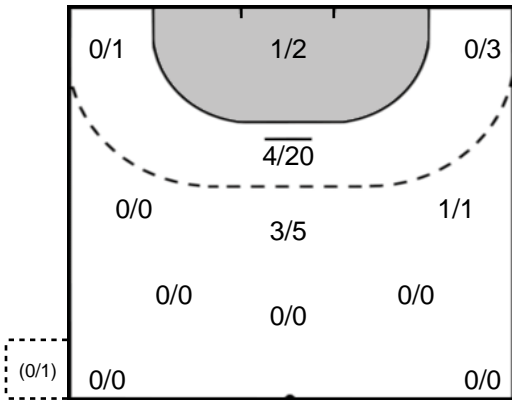

27 MAUBON
Marion

Goals: 0
Shots: 1
0 %

Goalkeeper Statistics

Metz Handball (FRA)

FTC-Rail Cargo Hungaria (HUN)

12 KAPITANOVIC Ivana

BIRO Blanka 16

Legend

- %** Efficiency
- Ass.** Assists
- Pos.** Position
- GC.** Goals conceded
- 7M** 7-metre Shots
- W** Wing Shots (Right, Left)
- BT** Breakthrough (Right, Center, Left)
- FB** Fast Break
- 6M** 6-metre Shots
- 9M** 9-metre Shots (Right, Center, Left)
- FT** Free Throw
- ST** Steals
- BL** Blocks
- YC** Yellow Cards
- RC** Red Cards
- BC** Blue Cards
- 2m** 2 Minute Suspensions
- UP** Unassigned Position