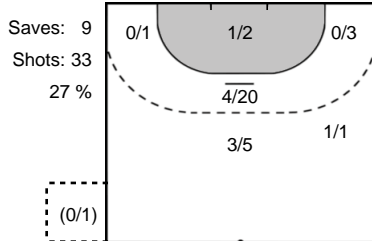

27 MAUBON
Marion

Goals: 0
Shots: 1
0 %

Goalkeeper Statistics

Metz Handball (FRA)

FTC-Rail Cargo Hungaria (HUN)

12 KAPITANOVIC Ivana

BIRO Blanka 16

Legend

- %** Efficiency
- Ass.** Assists
- Pos.** Position
- GC.** Goals conceded
- 7M** 7-metre Shots
- W** Wing Shots (Right, Left)
- BT** Breakthrough (Right, Center, Left)
- FB** Fast Break
- 6M** 6-metre Shots
- 9M** 9-metre Shots (Right, Center, Left)
- FT** Free Throw
- ST** Steals
- BL** Blocks
- YC** Yellow Cards
- RC** Red Cards
- BC** Blue Cards
- 2m** 2 Minute Suspensions
- UP** Unassigned Position