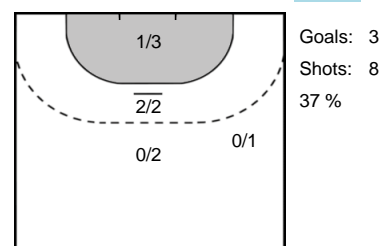

42 KLUJBER
Katrin Gitta