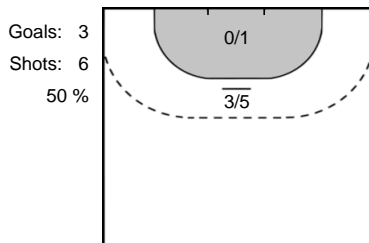

11 HOUETTE
Manon