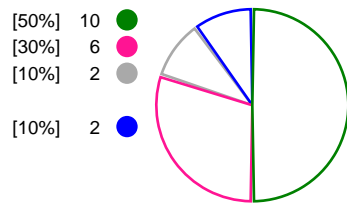

Match Statistics Overview

Metz Handball (FRA)			FTC-Rail Cargo Hungaria (HUN)			
Total	1st half	2nd half		2nd half	1st half	Total
24	10	14	Goals	10	14	24
42	20	22	Shots	20	22	42
57%	50%	64%	Shot Percentage	50%	64%	57%
0	0	0	Turnovers	0	0	0
0	0	0	Rule Technical Fouls	0	0	0
57%	50%	64%	Attack Percentage	50%	64%	57%
34	16	18	Shots on Goal	18	18	36
81%	80%	82%	On Target Percentage	90%	82%	86%
9	3	6	Saves	4	6	10
27%	18%	38%	GK Save Percentage	22%	38%	29%
2	0	2	7m Goals	0	1	1
4	1	3	7m Shots	1	2	3
50%	0%	66%	7m Percentage	0%	50%	33%
0	0	0	Fast Break Goals	0	0	0
2	2	0	Powerplay goals	0	0	0
1	1	0	Shorthanded goals	0	2	2
5	3	5	Most goals in succession	2	3	3
2	2	0	Yellow Cards	1	3	4
2	1	1	2 min Suspension	1	3	4
0	0	0	Red Cards	0	0	0
3	1	2	Team Timeouts	2	1	3

Match Statistics Shots

Metz Handball (FRA)

FTC-Rail Cargo Hungaria (HUN)

Total Shots (42)

1st Half Shots (20)

2nd Half Shots (22)

Total Shots (42)

2nd Half Shots (20)

1st Half Shots (22)

● Goals ● Saves ● Missed ● Posts ● Blocks

Player Statistics: Metz Handball (FRA)

Goalkeeper	Total				All Saves/Shots					
No. Name	Saves	Shots	%	GC	7M	6M	9M	Wing	BT	FB
12 KAPITANOVIC Ivana (CRO)	9	33	27	24	50% (1/2)	20% (4/20)	66% (4/6)	0% (0/4)		
TOTALS	9	33	27	24	50% (1/2)	20% (4/20)	66% (4/6)	0% (0/4)		