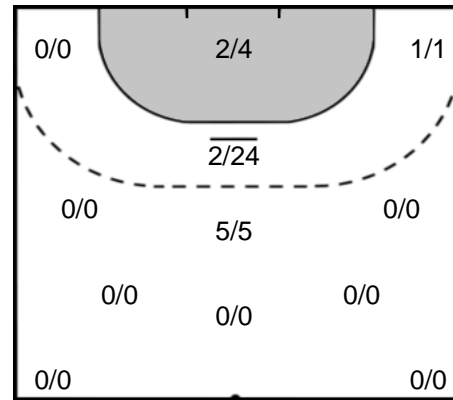

27 MAUBON
Marion

Goals: 0
Shots: 1
0 %

Goalkeeper Statistics

Metz Handball (FRA)

FTC-Rail Cargo Hungaria (HUN)

12 KAPITANOVIC Ivana

BIRO Blanka 16

Legend

- %** Efficiency
- Ass.** Assists
- Pos.** Position
- GC.** Goals conceded
- 7M** 7-metre Shots
- W** Wing Shots (Right, Left)
- BT** Breakthrough (Right, Center, Left)
- FB** Fast Break
- 6M** 6-metre Shots
- 9M** 9-metre Shots (Right, Center, Left)
- FT** Free Throw
- ST** Steals
- BL** Blocks
- YC** Yellow Cards
- RC** Red Cards
- BC** Blue Cards
- 2m** 2 Minute Suspensions
- UP** Unassigned Position