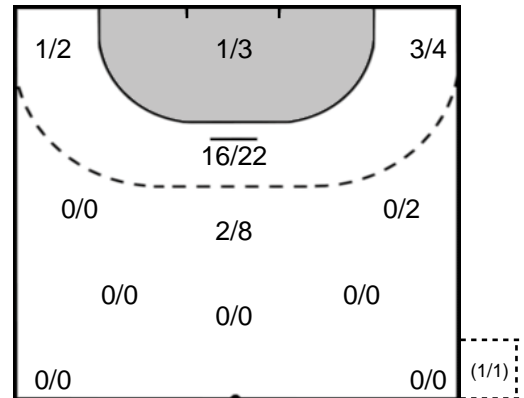

Play-by-play 2nd half

Metz Handball (FRA)	FTC-Rail Cargo Hungaria (HUN)	
	 Missed shot Hafra, Noemi (45)	59:42
24 - 24	 Goal Lukacs, Viktoria (22)	59:54

Team Statistics Attack

Metz Handball (FRA)

FTC-Rail Cargo Hungaria (HUN)