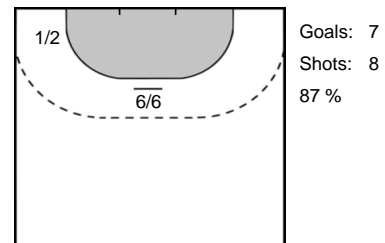

6 SCHATZL
Nadine