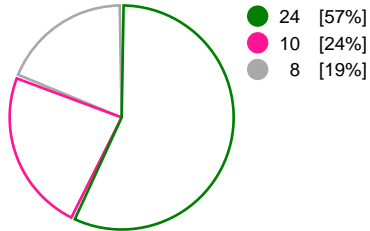

Match Statistics Overview

Metz Handball (FRA)			FTC-Rail Cargo Hungaria (HUN)			
Total	1st half	2nd half		2nd half	1st half	Total
24	10	14	Goals	10	14	24
42	20	22	Shots	20	22	42
57%	50%	64%	Shot Percentage	50%	64%	57%
0	0	0	Turnovers	0	0	0
0	0	0	Rule Technical Fouls	0	0	0
57%	50%	64%	Attack Percentage	50%	64%	57%
34	16	18	Shots on Goal	18	18	36
81%	80%	82%	On Target Percentage	90%	82%	86%
9	3	6	Saves	4	6	10
27%	18%	38%	GK Save Percentage	22%	38%	29%
2	0	2	7m Goals	0	1	1
4	1	3	7m Shots	1	2	3
50%	0%	66%	7m Percentage	0%	50%	33%
0	0	0	Fast Break Goals	0	0	0
2	2	0	Powerplay goals	0	0	0
1	1	0	Shorthanded goals	0	2	2
5	3	5	Most goals in succession	2	3	3
2	2	0	Yellow Cards	1	3	4
2	1	1	2 min Suspension	1	3	4
0	0	0	Red Cards	0	0	0
3	1	2	Team Timeouts	2	1	3

Match Statistics Shots

Metz Handball (FRA)

FTC-Rail Cargo Hungaria (HUN)

Total Shots (42)

1st Half Shots (20)

2nd Half Shots (22)

Total Shots (42)

2nd Half Shots (20)