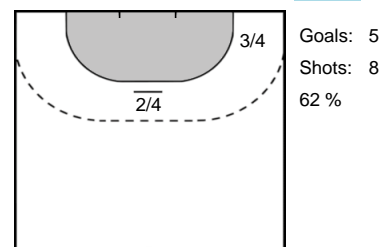

22 LUKACS
Viktoria