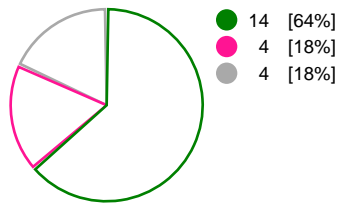

Match Statistics Overview

Metz Handball (FRA)			FTC-Rail Cargo Hungaria (HUN)			
Total	1st half	2nd half		2nd half	1st half	Total
24	10	14	Goals	10	14	24
42	20	22	Shots	20	22	42
57%	50%	64%	Shot Percentage	50%	64%	57%
0	0	0	Turnovers	0	0	0
0	0	0	Rule Technical Fouls	0	0	0
57%	50%	64%	Attack Percentage	50%	64%	57%
34	16	18	Shots on Goal	18	18	36
81%	80%	82%	On Target Percentage	90%	82%	86%
9	3	6	Saves	4	6	10
27%	18%	38%	GK Save Percentage	22%	38%	29%
2	0	2	7m Goals	0	1	1
4	1	3	7m Shots	1	2	3
50%	0%	66%	7m Percentage	0%	50%	33%
0	0	0	Fast Break Goals	0	0	0
2	2	0	Powerplay goals	0	0	0
1	1	0	Shorthanded goals	0	2	2
5	3	5	Most goals in succession	2	3	3
2	2	0	Yellow Cards	1	3	4
2	1	1	2 min Suspension	1	3	4
0	0	0	Red Cards	0	0	0
3	1	2	Team Timeouts	2	1	3

Match Statistics Shots

Metz Handball (FRA)

FTC-Rail Cargo Hungaria (HUN)

Total Shots (42)

1st Half Shots (20)

2nd Half Shots (22)

Total Shots (42)

2nd Half Shots (20)

1st Half Shots (22)

● Goals ● Saves ● Missed ● Posts ● Blocks

Player Statistics: Metz Handball (FRA)

Goalkeeper	Total				All Saves/Shots					
No. Name	Saves	Shots	%	GC	7M	6M	9M	Wing	BT	FB
12 KAPITANOVIC Ivana (CRO)	9	33	27	24	50% (1/2)	20% (4/20)	66% (4/6)	0% (0/4)		
TOTALS	9	33	27	24	50% (1/2)	20% (4/20)	66% (4/6)	0% (0/4)		