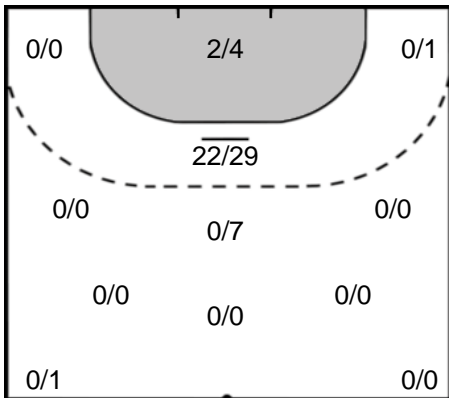

Play-by-play 2nd half

Metz Handball (FRA)	FTC-Rail Cargo Hungaria (HUN)	
	 Missed shot Hafra, Noemi (45)	59:42
24 - 24	 Goal Lukacs, Viktoria (22)	59:54

Team Statistics Attack

Metz Handball (FRA)

FTC-Rail Cargo Hungaria (HUN)