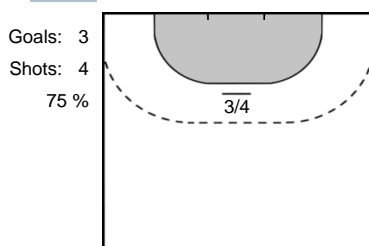

10 NOCANDY
Meline