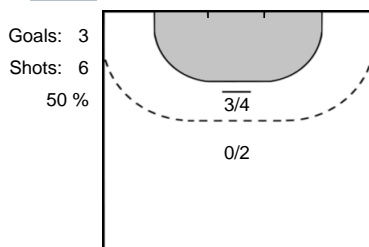

19 BURGAARD
Louise Katharina