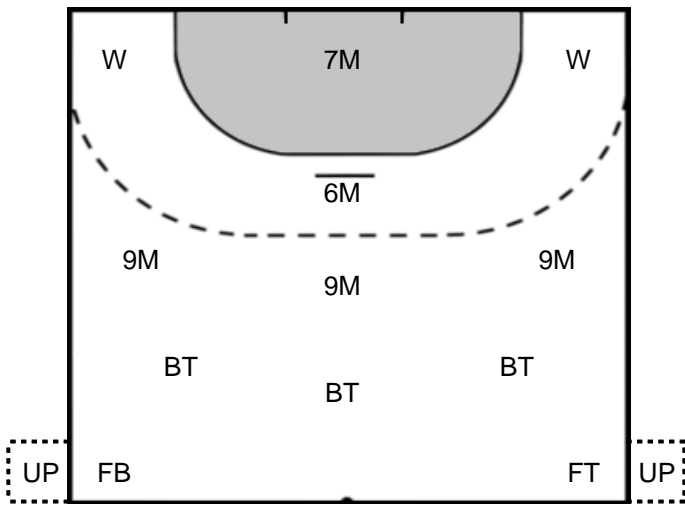

27 MAUBON
Marion

Goals: 0
Shots: 1
0 %

Goalkeeper Statistics

Metz Handball (FRA)

FTC-Rail Cargo Hungaria (HUN)

12 KAPITANOVIC Ivana

BIRO Blanka 16

Legend

- %** Efficiency
- Ass.** Assists
- Pos.** Position
- GC.** Goals conceded
- 7M** 7-metre Shots
- W** Wing Shots (Right, Left)
- BT** Breakthrough (Right, Center, Left)
- FB** Fast Break
- 6M** 6-metre Shots
- 9M** 9-metre Shots (Right, Center, Left)
- FT** Free Throw
- ST** Steals
- BL** Blocks
- YC** Yellow Cards
- RC** Red Cards
- BC** Blue Cards
- 2m** 2 Minute Suspensions
- UP** Unassigned Position