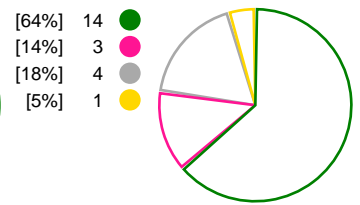

Match Statistics Overview

Metz Handball (FRA)			FTC-Rail Cargo Hungaria (HUN)			
Total	1st half	2nd half		2nd half	1st half	Total
24	10	14	Goals	10	14	24
42	20	22	Shots	20	22	42
57%	50%	64%	Shot Percentage	50%	64%	57%
0	0	0	Turnovers	0	0	0
0	0	0	Rule Technical Fouls	0	0	0
57%	50%	64%	Attack Percentage	50%	64%	57%
34	16	18	Shots on Goal	18	18	36
81%	80%	82%	On Target Percentage	90%	82%	86%
9	3	6	Saves	4	6	10
27%	18%	38%	GK Save Percentage	22%	38%	29%
2	0	2	7m Goals	0	1	1
4	1	3	7m Shots	1	2	3
50%	0%	66%	7m Percentage	0%	50%	33%
0	0	0	Fast Break Goals	0	0	0
2	2	0	Powerplay goals	0	0	0
1	1	0	Shorthanded goals	0	2	2
5	3	5	Most goals in succession	2	3	3
2	2	0	Yellow Cards	1	3	4
2	1	1	2 min Suspension	1	3	4
0	0	0	Red Cards	0	0	0
3	1	2	Team Timeouts	2	1	3

Match Statistics Shots

Metz Handball (FRA)

FTC-Rail Cargo Hungaria (HUN)

Total Shots (42)

1st Half Shots (20)

2nd Half Shots (22)

Total Shots (42)

2nd Half Shots (20)

1st Half Shots (22)

● Goals ● Saves ● Missed ● Posts ● Blocks

Player Statistics: Metz Handball (FRA)

Goalkeeper	Total				All Saves/Shots					
No. Name	Saves	Shots	%	GC	7M	6M	9M	Wing	BT	FB
12 KAPITANOVIC Ivana (CRO)	9	33	27	24	50% (1/2)	20% (4/20)	66% (4/6)	0% (0/4)		
TOTALS	9	33	27	24	50% (1/2)	20% (4/20)	66% (4/6)	0% (0/4)		