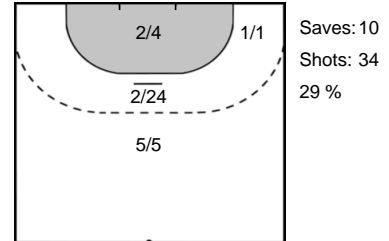

27 MAUBON
Marion

Goals: 0
Shots: 1
0 %

Goalkeeper Statistics

Metz Handball (FRA)

FTC-Rail Cargo Hungaria (HUN)

12 KAPITANOVIC Ivana

BIRO Blanka 16

Legend

- %** Efficiency
- Ass.** Assists
- Pos.** Position
- GC.** Goals conceded
- 7M** 7-metre Shots
- W** Wing Shots (Right, Left)
- BT** Breakthrough (Right, Center, Left)
- FB** Fast Break
- 6M** 6-metre Shots
- 9M** 9-metre Shots (Right, Center, Left)
- FT** Free Throw
- ST** Steals
- BL** Blocks
- YC** Yellow Cards
- RC** Red Cards
- BC** Blue Cards
- 2m** 2 Minute Suspensions
- UP** Unassigned Position