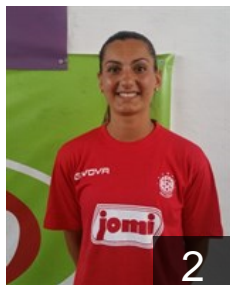

EUROPEAN CUP - PLAYERS LIST

Women's European Cup - EHF Cup 2017/18

ITA Jomi Salerno

ITA

Trombetta Rita

Position: Right Back

Place of birth: Napoli

Date of birth: 27.03.1996

Height: -