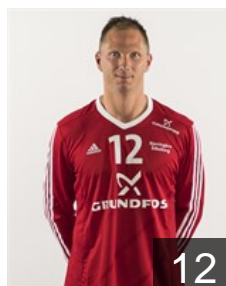

 DEN

Nielsen Nikolaj Oris

Position: Right Back
Place of birth: Bjerringbro
Date of birth: 26.09.1986
Height: 197 cm
Weight: 100 kg

CLUB COMPETITIONS - DELEGATION LIST

Men's European Cup - VELUX EHF Champions League 2016/17

 DEN Bjerringbro-Silkeborg - Players

 DEN

Olsen Kasper

Position: Left Back
Place of birth: København
Date of birth: 01.02.1990
Height: 193 cm
Weight: 90 kg

 DEN

Orsted Kristian Krag

Position: Line Player
Place of birth: Århus
Date of birth: 22.05.1995
Height: -
Weight: -

 DEN

Plougstrup Jens Dolberg

Position: Left Back
Place of birth: Silkeborg
Date of birth: 08.01.1999
Height: 190 cm
Weight: 88 kg

 DEN

Rasmussen Sören

Position: Goalkeeper
Place of birth: Skive
Date of birth: 12.08.1976
Height: 193 cm
Weight: 98 kg