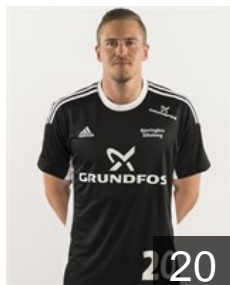

 DEN

Markussen N.

Position: Left Back
Place of birth: Gribskov
Date of birth: 01.08.1988
Height: 211 cm
Weight: 95 kg

 DEN

Nielsen Emil Vase

Position: Goalkeeper
Place of birth: Silkeborg
Date of birth: 12.10.1994
Height: 188 cm
Weight: 90 kg

 DEN

Nielsen Nikolaj Oris

Position: Right Back
Place of birth: Bjerringbro
Date of birth: 26.09.1986
Height: 197 cm
Weight: 100 kg

CLUB COMPETITIONS - DELEGATION LIST

Men's European Cup - VELUX EHF Champions League 2016/17

 DEN Bjerringbro-Silkeborg - Players

 DEN

Olsen Kasper

Position: Left Back
Place of birth: København
Date of birth: 01.02.1990
Height: 193 cm
Weight: 90 kg

 DEN

Orsted Kristian Krag

Position: Line Player
Place of birth: Århus
Date of birth: 22.05.1995
Height: -
Weight: -