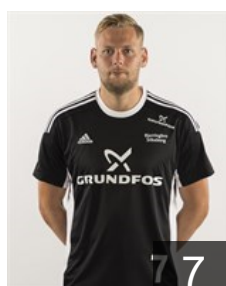

 DEN

Markussen N.

Position: Left Back
Place of birth: Gribskov
Date of birth: 01.08.1988
Height: 211 cm
Weight: 95 kg

 DEN

Nielsen Emil Vase

Position: Goalkeeper
Place of birth: Silkeborg
Date of birth: 12.10.1994
Height: 188 cm
Weight: 90 kg

 DEN

Nielsen Nikolaj Oris

Position: Right Back
Place of birth: Bjerringbro
Date of birth: 26.09.1986
Height: 197 cm
Weight: 100 kg

CLUB COMPETITIONS - DELEGATION LIST

Men's European Cup - VELUX EHF Champions League 2016/17