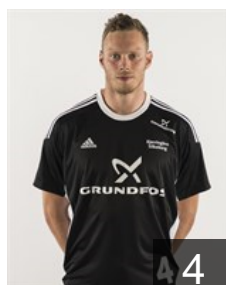

 DEN Bjerringbro-Silkeborg - Players

 DEN

Olsen Kasper

Position: Left Back
Place of birth: København
Date of birth: 01.02.1990
Height: 193 cm
Weight: 90 kg

 DEN

Orsted Kristian Krag

Position: Line Player
Place of birth: Århus
Date of birth: 22.05.1995
Height: -
Weight: -

 DEN

Plougstrup Jens Dolberg

Position: Left Back
Place of birth: Silkeborg
Date of birth: 08.01.1999
Height: 190 cm
Weight: 88 kg

 DEN

Rasmussen Sören

Position: Goalkeeper
Place of birth: Skive
Date of birth: 12.08.1976
Height: 193 cm
Weight: 98 kg

 SLO

Skube Sebastian

Position: Centre Back
Place of birth: Novo Mesto
Date of birth: 03.04.1987
Height: 189 cm
Weight: 90 kg

 DEN

Thomsen Klaus

Position: Line Player
Place of birth: Haderslev
Date of birth: 26.04.1986
Height: 198 cm
Weight: 102 kg