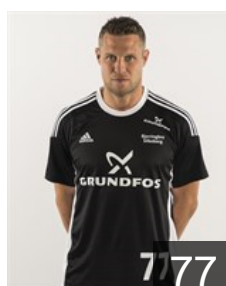

 DEN

Kier Rasmus

Position: Right Wing
Place of birth: Silkeborg
Date of birth: 04.07.1996
Height: 180 cm
Weight: 78 kg

 DEN

Klitgaard Kristian

Position: Left Wing
Place of birth: Esbjerg
Date of birth: 20.06.1986
Height: 196 cm
Weight: 102 kg