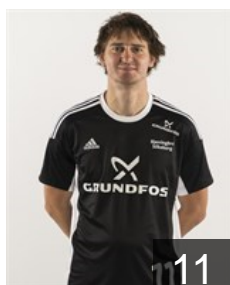

 DEN Bjerringbro-Silkeborg - Players

 DEN

Olsen Kasper

Position: Left Back
Place of birth: København
Date of birth: 01.02.1990
Height: 193 cm
Weight: 90 kg

 DEN

Orsted Kristian Krag

Position: Line Player
Place of birth: Århus
Date of birth: 22.05.1995
Height: -
Weight: -

 DEN

Plougstrup Jens Dolberg

Position: Left Back
Place of birth: Silkeborg
Date of birth: 08.01.1999
Height: 190 cm
Weight: 88 kg

 DEN

Rasmussen Sören

Position: Goalkeeper
Place of birth: Skive
Date of birth: 12.08.1976
Height: 193 cm
Weight: 98 kg

 SLO

Skube Sebastian

Position: Centre Back
Place of birth: Novo Mesto
Date of birth: 03.04.1987
Height: 189 cm
Weight: 90 kg

 DEN

Thomsen Klaus

Position: Line Player
Place of birth: Haderslev
Date of birth: 26.04.1986
Height: 198 cm
Weight: 102 kg