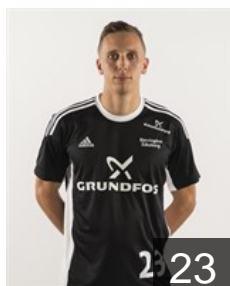

CLUB COMPETITIONS - DELEGATION LIST

Men's European Cup - VELUX EHF Champions League 2016/17

 DEN Bjerringbro-Silkeborg - Players

 DEN

Frandsen Sebastian Leth

Position: Goalkeeper
Place of birth: Århus
Date of birth: 27.05.1994
Height: -
Weight: -

 DEN

Hansen Johan a Plogv

Position: Right Wing
Place of birth: Torshavn
Date of birth: 01.05.1994
Height: 190 cm
Weight: 91 kg

 DEN

Hundstrup Stefan

Position: Left Wing
Place of birth: Svendborg
Date of birth: 30.06.1986
Height: 193 cm
Weight: 86 kg