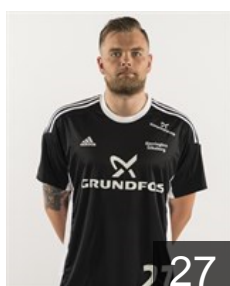

 DEN

Hansen Johan a Plogv

Position: Right Wing
Place of birth: Torshavn
Date of birth: 01.05.1994
Height: 190 cm
Weight: 91 kg

 DEN

Hundstrup Stefan

Position: Left Wing
Place of birth: Svendborg
Date of birth: 30.06.1986
Height: 193 cm
Weight: 86 kg

 DEN

Jensen Rasmus

Position: Line Player
Place of birth: Odense
Date of birth: 17.06.1989
Height: 190 cm
Weight: 102 kg

 DEN

Jensen Tom

Position: Goalkeeper
Place of birth: Hobro
Date of birth: 31.08.1971
Height: 190 cm
Weight: 91 kg

 DEN

Kier Rasmus

Position: Right Wing
Place of birth: Silkeborg
Date of birth: 04.07.1996
Height: 180 cm
Weight: 78 kg

 DEN

Klitgaard Kristian

Position: Left Wing
Place of birth: Esbjerg
Date of birth: 20.06.1986
Height: 196 cm
Weight: 102 kg