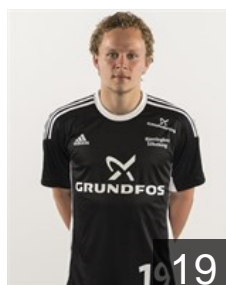

 DEN

Hansen Johan a Plogv

Position: Right Wing
Place of birth: Torshavn
Date of birth: 01.05.1994
Height: 190 cm
Weight: 91 kg

 DEN

Hundstrup Stefan

Position: Left Wing
Place of birth: Svendborg
Date of birth: 30.06.1986
Height: 193 cm
Weight: 86 kg

 DEN

Jensen Rasmus

Position: Line Player
Place of birth: Odense
Date of birth: 17.06.1989
Height: 190 cm
Weight: 102 kg

 DEN

Jensen Tom

Position: Goalkeeper
Place of birth: Hobro
Date of birth: 31.08.1971
Height: 190 cm
Weight: 91 kg

 DEN

Kier Rasmus

Position: Right Wing
Place of birth: Silkeborg
Date of birth: 04.07.1996
Height: 180 cm
Weight: 78 kg

 DEN

Klitgaard Kristian

Position: Left Wing
Place of birth: Esbjerg
Date of birth: 20.06.1986
Height: 196 cm
Weight: 102 kg