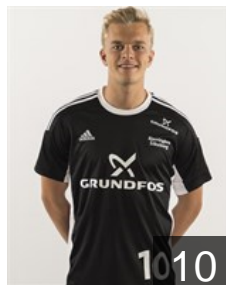

CLUB COMPETITIONS - DELEGATION LIST

Men's European Cup - VELUX EHF Champions League 2016/17

 DEN Bjerringbro-Silkeborg - Players

 DEN

Frandsen Sebastian Leth

Position: Goalkeeper
Place of birth: Århus
Date of birth: 27.05.1994
Height: -
Weight: -

 DEN

Hansen Johan a Plogv

Position: Right Wing
Place of birth: Torshavn
Date of birth: 01.05.1994
Height: 190 cm
Weight: 91 kg

 DEN

Hundstrup Stefan

Position: Left Wing
Place of birth: Svendborg
Date of birth: 30.06.1986
Height: 193 cm
Weight: 86 kg