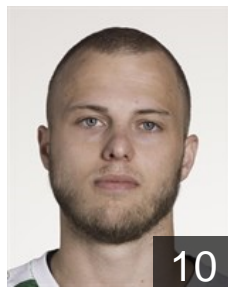

## Alberts Björn

Position: Goalkeeper  
Place of birth: Geleen  
Date of birth: 03.08.1978  
Height: 194 cm  
Weight: 90 kg

NED