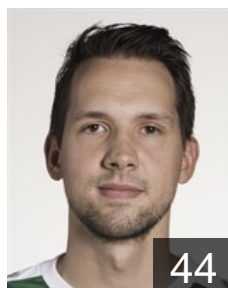

## Alberts Björn

Position: Goalkeeper  
Place of birth: Geleen  
Date of birth: 03.08.1978  
Height: 194 cm  
Weight: 90 kg

NED

## Cremers Jordi

Position: Line Player  
Place of birth: Beek  
Date of birth: 06.03.1990  
Height: 182 cm  
Weight: 85 kg

BEL

## Gijbels Stef

Position: Goalkeeper  
Place of birth: Neerpelt  
Date of birth: 23.07.1996  
Height: 202 cm  
Weight: 102 kg

BEL

## Kedziora Bartosz

Position: Centre Back  
Place of birth: Glogow  
Date of birth: 31.12.1990  
Height: -  
Weight: -

BEL