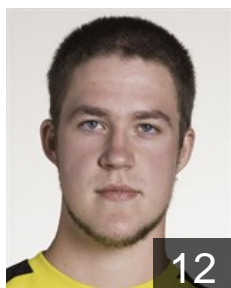

BEL

Gijbels Stef

Position: Goalkeeper
Place of birth: Neerpelt
Date of birth: 23.07.1996
Height: 202 cm
Weight: 102 kg