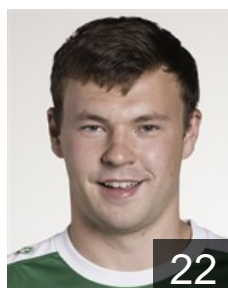

BEL

Spooren Serge

Position: Right Back
Place of birth: Neerpelt
Date of birth: 22.11.1993
Height: -
Weight: -