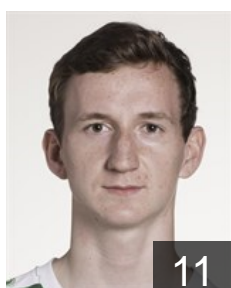

## Kedziora Bartosz

Position: Centre Back  
Place of birth: Glogow  
Date of birth: 31.12.1990  
Height: -  
Weight: -

BEL

## Kedziora Damian

Position: Left Wing  
Place of birth: Glogow  
Date of birth: 18.05.1987  
Height: -  
Weight: -

NED

## Kittel Andreas

Position: Right Wing  
Place of birth: Sittard  
Date of birth: 12.02.1985  
Height: 184 cm  
Weight: 81 kg

BEL