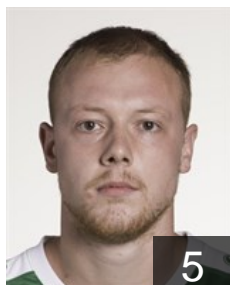

## Wertelaers Brecht

Position: Right Back  
Place of birth: Bree  
Date of birth: 23.07.1990  
Height: 181 cm  
Weight: 74 kg

4

 BEL

## Winters Wout

Position: Centre Back  
Place of birth: Neerpelt  
Date of birth: 26.08.1994  
Height: 184 cm  
Weight: 84 kg

7

## Left Club

 SLO

**Zmavc Nejc**

Position: Line Player

Place of birth: Ptuj

Date of birth: 06.09.1990

Height: 194 cm

Weight: 100 kg