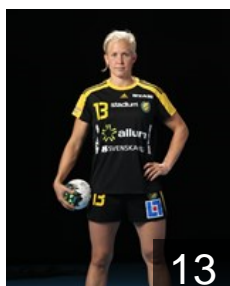

 SWE

**Enhörning Elin**

Position: Line Player  
Place of birth: Uddevalla  
Date of birth: 13.03.1990  
Height: 176 cm

 SWE

**Eriksson Hanna**

Position: Goalkeeper  
Place of birth: Ludvika  
Date of birth: 23.02.1996  
Height: 176 cm

 SWE

**Eriksson Julia**

Position: Left Back  
Place of birth: Göteborg  
Date of birth: 07.07.1994  
Height: 182 cm

 SWE

**Karlsson Elin Hallagård**

Position: Centre Back  
Place of birth: Göteborg  
Date of birth: 04.01.1989  
Height: 180 cm