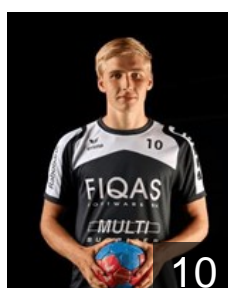

13

 ROU

Birjovanu Gabriel

Position: Goalkeeper
Place of birth: Piatra Neamt
Date of birth: 01.11.1987
Height: 186 cm
Weight: 82 kg

1

 NED

Boomhouwer Robin

Position: Right Wing
Place of birth: Aalsmeer
Date of birth: 08.06.1986
Height: 170 cm
Weight: 64 kg

5

 NED

Bottinga Tim

Position: Left Back
Place of birth: Den Haag
Date of birth: 16.02.1994
Height: 188 cm
Weight: 85 kg

22

 NED

Castien Jim

Position: Right Back
Place of birth: Hoofddrop
Date of birth: 25.08.1989
Height: 185 cm
Weight: 80 kg

4

 NED

De Jong Niels

Position: Left Back
Place of birth: Aalsmeer
Date of birth: 05.12.1996
Height: -
Weight: -

10

 NED

Dekker Nils

Position: Left Wing
Place of birth: Aalsmeer
Date of birth: 01.12.1994
Height: 186 cm
Weight: 78 kg