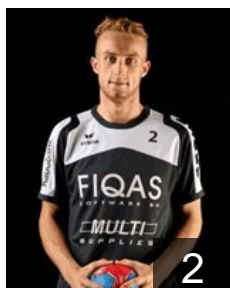

23

 NED

Selman Menno

Position: -
Place of birth: -
Date of birth: 06.03.1994
Height: -
Weight: -

EUROPEAN CUP - PLAYERS LIST

Men's European Cup - Challenge Cup 2015/16

 **NED** Green Park Handbal Aalsmeer

 **NED**

Van Dam Remco

Position: Left Back
Place of birth: Aalsmeer
Date of birth: 21.06.1992
Height: 194 cm
Weight: 85 kg

 **NED**

Verbeij Marco

Position: Goalkeeper
Place of birth: Alphen
Date of birth: 26.07.1997
Height: -
Weight: -

 **NED**

Wijk van Lars

Position: Left Back
Place of birth: Aalsmeer
Date of birth: 26.03.1993
Height: 190 cm
Weight: 80 kg

 **NED**

Wong Wai

Position: Centre Back
Place of birth: Weesp
Date of birth: 13.03.1988
Height: 188 cm
Weight: 87 kg