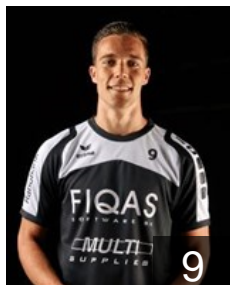

6

 NED

Ligthart Dustin

Position: Centre Back
Place of birth: Aalsmeer
Date of birth: 06.11.1991
Height: 187 cm
Weight: 75 kg

14

 NED

Lubbert Frank

Position: Left Wing
Place of birth: Kudelstaart
Date of birth: 29.04.1982
Height: 184 cm
Weight: 74 kg

23

 NED

Selman Menno

Position: -
Place of birth: -
Date of birth: 06.03.1994
Height: -
Weight: -

EUROPEAN CUP - PLAYERS LIST

Men's European Cup - Challenge Cup 2015/16

 **NED** Green Park Handbal Aalsmeer

 **NED**

Van Dam Remco

Position: Left Back
Place of birth: Aalsmeer
Date of birth: 21.06.1992
Height: 194 cm
Weight: 85 kg

 **NED**

Verbeij Marco

Position: Goalkeeper
Place of birth: Alphen
Date of birth: 26.07.1997
Height: -
Weight: -