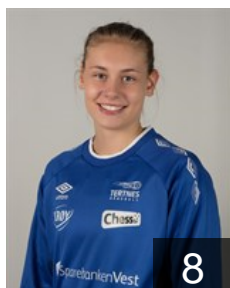

 NOR

Lygren Julie

Position: Left Wing
Place of birth: Bergen
Date of birth: 24.10.1994
Height: 167 cm

 NOR

Sivertsen Celine

Position: Right Wing
Place of birth: Bergen
Date of birth: 20.04.1993
Height: 177 cm

 NOR

Skogrand Stine

Position: Right Back
Place of birth: Bergen
Date of birth: 03.03.1993
Height: 175 cm

CLUB COMPETITIONS - DELEGATION LIST

Women's European Cup - EHF Cup 2015/16

 NOR *Tertnes Bergen - Players*

 NOR

Skrbo Nejira

Position: Line Player
Place of birth: Samnanger
Date of birth: 28.02.1996
Height: 168 cm

 NOR

Sørheim Bodil

Position: Right Wing
Place of birth: Stavanger
Date of birth: 22.07.1994
Height: 170 cm