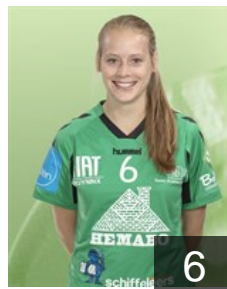

## Bartholomevis Merle

Position: Wing  
Place of birth: Hasselt  
Date of birth: 25.01.1996  
Height: 171 cm

 BEL

## Bemelmans Aurelie

Position: Right Wing  
Place of birth: Hasselt  
Date of birth: 01.06.1988  
Height: 160 cm

 BEL

## Castermans Charlotte

Position: Line Player  
Place of birth: Hasselt  
Date of birth: 31.10.1996  
Height: 170 cm

 BEL

## Jatulevice Renata

Position: Goalkeeper  
Place of birth: Vilnius  
Date of birth: 02.06.1989  
Height: 177 cm

 BEL