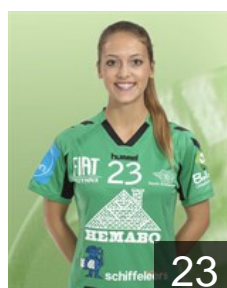

## Poelmans Ine

Position: Goalkeeper  
Place of birth: Hasselt  
Date of birth: 08.08.1996  
Height: 172 cm

 BEL

## Robyns Edel

Position: Left Back  
Place of birth: Hasselt  
Date of birth: 26.05.1993  
Height: 172 cm

 BEL

## Robyns Sam

Position: Centre Back  
Place of birth: Hasselt  
Date of birth: 02.09.1996  
Height: 170 cm

 BEL

## Roebben Marte

Position: Right Back  
Place of birth: Tienen  
Date of birth: 23.11.1997  
Height: 171 cm