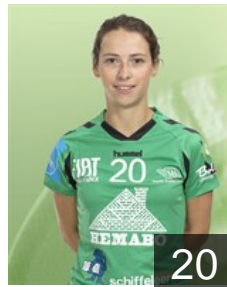

# CLUB COMPETITIONS - DELEGATION LIST

Women's European Cup - Women's European Cup / EHF Cup 2016

 BEL Hubo Initia Hasselt - Players

 BEL

## Bartholomevis Merle

Position: Wing  
Place of birth: Hasselt  
Date of birth: 25.01.1996  
Height: 171 cm

 BEL

## Bemelmans Aurelie

Position: Right Wing  
Place of birth: Hasselt  
Date of birth: 01.06.1988  
Height: 160 cm

 BEL