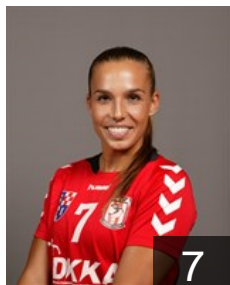

CLUB COMPETITIONS - DELEGATION LIST

Women's European Cup - EHF Cup 2015/16

HUN Dunaújvárosi Kohász KA - Players

HUN

Azari Fruzsina

Position: Right Wing
Place of birth: Dunaújváros
Date of birth: 29.06.1989
Height: 174 cm