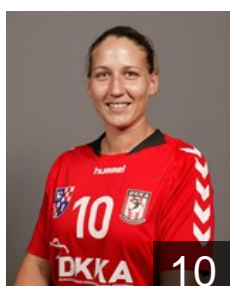

HUN

Takacs Dusmata

Position: Line Player
Place of birth: Dunaújváros
Date of birth: 15.11.1986
Height: 176 cm