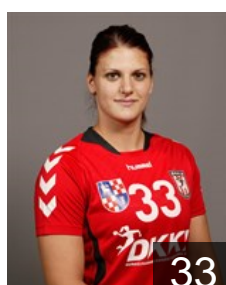

## Kemeny Dora

Position: Left Back  
Place of birth: Pécs  
Date of birth: 02.04.1997  
Height: 175 cm

 HUN

## Klujber Katrin

Position: Right Wing  
Place of birth: Dunaújváros  
Date of birth: 21.04.1999  
Height: 174 cm

 HUN