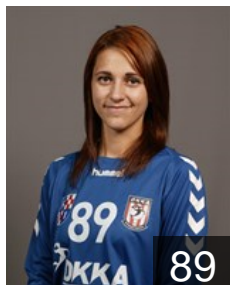

CLUB COMPETITIONS - DELEGATION LIST

Women's European Cup - EHF Cup 2015/16

HUN Dunaújvárosi Kohász KA - Players

HUN

Nagy Eva

Position: Goalkeeper
Place of birth: Szekesfehervar
Date of birth: 13.03.1994
Height: 182 cm