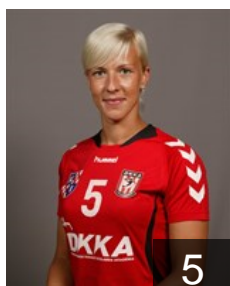

HUN

Triscsuk Krisztina

Position: Left Back
Place of birth: Boksitogorszk
Date of birth: 17.07.1985
Height: 176 cm