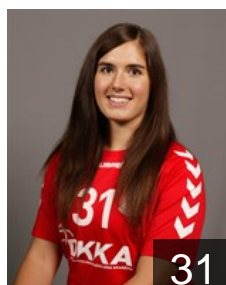

## Palinkas Viktoria

Position: Goalkeeper  
Place of birth: Székesfehérvár  
Date of birth: 15.06.1996  
Height: 180 cm

 HUN

## Szalai Babett

Position: Centre Back  
Place of birth: Kormend  
Date of birth: 21.02.1990  
Height: 173 cm

 HUN