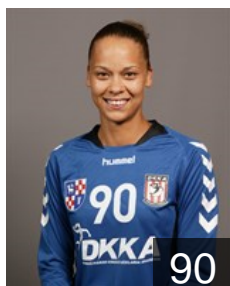

HUN

Oguntoye Viktória

Position: Goalkeeper
Place of birth: Sturovo
Date of birth: 24.12.1990
Height: 184 cm