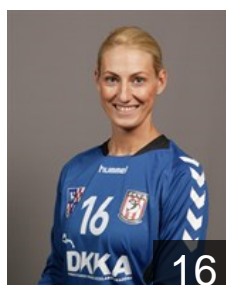

HUN

Triffa Agnes

Position: Goalkeeper
Place of birth: Gyula
Date of birth: 18.01.1987
Height: 176 cm