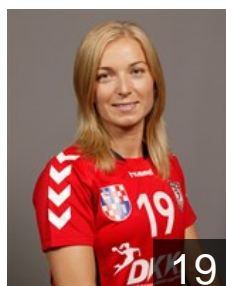

HUN

Vincze Melinda

Position: Left Wing
Place of birth: Szeged
Date of birth: 12.11.1983
Height: 173 cm