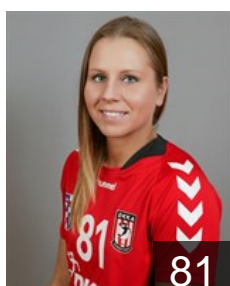

## Gindeli Panna

Position: Line Player  
Place of birth: Debrecen  
Date of birth: 27.07.1996  
Height: 180 cm

 HUN

## Grosch Vivien

Position: Right Wing  
Place of birth: Budapest  
Date of birth: 17.04.1997  
Height: 170 cm

 HUN

## Hajtai Vanessza

Position: Right Wing  
Place of birth: Veszprém  
Date of birth: 03.10.1995  
Height: 174 cm

 HUN