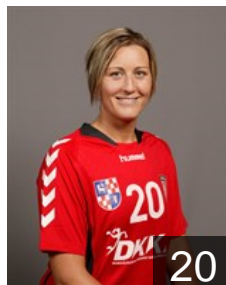

## Azari Fruzsina

Position: Right Wing  
Place of birth: Dunaújváros  
Date of birth: 29.06.1989  
Height: 174 cm

 HUN