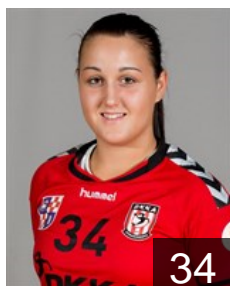

## Azari Fruzsina

Position: Right Wing  
Place of birth: Dunaújváros  
Date of birth: 29.06.1989  
Height: 174 cm

 HUN

## Bulath Anita

Position: Left Back  
Place of birth: Dunaújváros  
Date of birth: 20.09.1983  
Height: 180 cm

 HUN