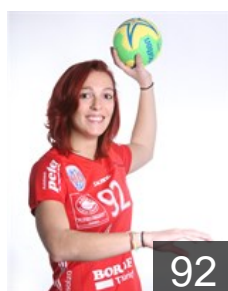

GER

Blase Marieke

Position: Left Back
Place of birth: Oldenburg
Date of birth: 06.01.1994
Height: 178 cm

ROU

Buceschi Eliza Iulia

Position: Left Back
Place of birth: Baia Mare
Date of birth: 01.08.1993
Height: 178 cm

FRA

Deroin Audrey

Position: Right Wing
Place of birth: Chatenay Malabry
Date of birth: 06.09.1989
Height: 174 cm

GER

Eckerle Dinah

Position: Goalkeeper
Place of birth: Leonberg
Date of birth: 16.10.1995
Height: 174 cm