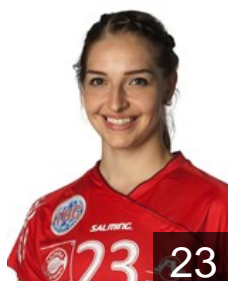

CLUB COMPETITIONS - DELEGATION LIST

Women's European Cup - EHF Champions League 2015/16

WOMEN'S

GER Thüringer HC - Players

GER

Bach Linda

Position: Left Wing
Place of birth: Erfurt
Date of birth: 12.11.1996
Height: 170 cm

GER

Blase Marieke

Position: Left Back
Place of birth: Oldenburg
Date of birth: 06.01.1994
Height: 178 cm

ROU

Buceschi Eliza Iulia

Position: Left Back
Place of birth: Baia Mare
Date of birth: 01.08.1993
Height: 178 cm

FRA

Deroin Audrey

Position: Right Wing
Place of birth: Chatenay Malabry
Date of birth: 06.09.1989
Height: 174 cm

GER

Eckerle Dinah

Position: Goalkeeper
Place of birth: Leonberg
Date of birth: 16.10.1995
Height: 174 cm