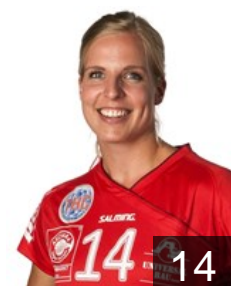

 ROU

Pinte Crina Elena

Position: Line Player
Place of birth: Podu Turcului
Date of birth: 03.04.1990
Height: 186 cm

 RUS

Reshetnikova Natalia

Position: Left Wing
Place of birth: Ischewsk
Date of birth: 16.04.1991
Height: 162 cm

 AUT

Scheffknecht Beate

Position: Left Back
Place of birth: Innsbruck
Date of birth: 27.02.1990
Height: -

 GER

Schmelzer Meike

Position: Line Player
Place of birth: Wiesbaden
Date of birth: 19.07.1993
Height: -

 NED

Snelder Danick

Position: Line Player
Place of birth: Pijnacker
Date of birth: 22.05.1990
Height: 178 cm

 NED

Van de Wiel Anouk

Position: Right Back
Place of birth: Venlo
Date of birth: 10.07.1992
Height: 188 cm