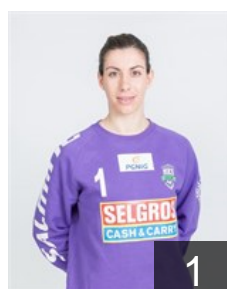

CLUB COMPETITIONS - DELEGATION LIST

Women's European Cup - EHF Champions League 2014/15

WOMEN'S

 POL MKS FunFloor Lublin - Players

 POL
Baranowska Aleksandra
Position: Goalkeeper
Place of birth: Wroclaw
Date of birth: 10.01.1989
Height: 178 cm

 BRA
Da Silva Quintino Jessica
Position: Right Wing
Place of birth: San Paulo
Date of birth: 17.04.1991
Height: 172 cm

 POL
Drabik Joanna
Position: Line Player
Place of birth: Wloszczowa
Date of birth: 28.10.1993
Height: 180 cm

 BUL
Dzhukeva Ekaterina
Position: Goalkeeper
Place of birth: Dupnitsa
Date of birth: 08.05.1988
Height: 185 cm

 POL
Gawlik Weronika
Position: Goalkeeper
Place of birth: Gliwice
Date of birth: 20.10.1986
Height: 180 cm