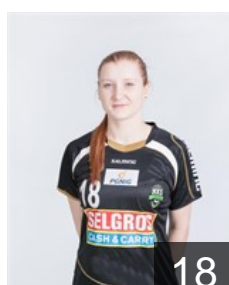

POL
Kozimur Katarzyna
Position: Right Back
Place of birth: Przemysl
Date of birth: 09.06.1994
Height: 75 cm