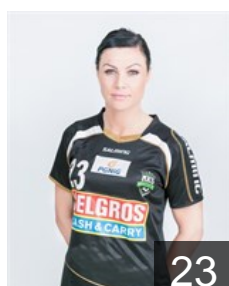

 BUL
Dzhukeva Ekaterina
Position: Goalkeeper
Place of birth: Dupnitsa
Date of birth: 08.05.1988
Height: 185 cm

 POL
Gawlik Weronika
Position: Goalkeeper
Place of birth: Gliwice
Date of birth: 20.10.1986
Height: 180 cm

 POL
Gega Marta
Position: Left Back
Place of birth: Bielawa
Date of birth: 16.04.1986
Height: 184 cm

 POL
Kocela Agnieszka
Position: Left Wing
Place of birth: Jelenia Gora
Date of birth: 17.01.1988
Height: 171 cm

 POL
Malek Dorota
Position: Centre Back
Place of birth: Tuchola
Date of birth: 03.01.1981
Height: 176 cm

 BLR
Mihdaliyova Alesia
Position: Right Back
Place of birth: Orsza
Date of birth: 22.01.1985
Height: 177 cm