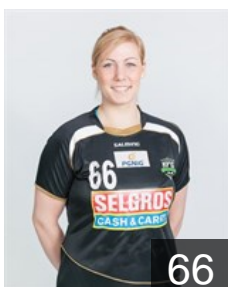

 POL

Repelewska Krystsina

Position: Right Back
Place of birth: Minsk
Date of birth: 07.01.1981
Height: 176 cm

 POL

Rola Malgorzata

Position: Left Wing
Place of birth: Lukow
Date of birth: 07.01.1983
Height: 170 cm

 POL

Skrzyniarz Kamila

Position: Centre Back
Place of birth: Kielce
Date of birth: 20.11.1984
Height: 175 cm

 POL

Syncerz Honorata

Position: Centre Back
Place of birth: Kielce
Date of birth: 27.01.1993
Height: 177 cm

 POL

Szarawaga Joanna

Position: Line Player
Place of birth: Debno
Date of birth: 02.04.1994
Height: 185 cm

CLUB COMPETITIONS - DELEGATION LIST

Women's European Cup - EHF Champions League 2014/15

WOMEN'S

 POL MKS FunFloor Lublin

Left Club

 BRA

De Jesus Patricia Diane

Position: Left Back
Place of birth: Sao Jose dos
Date of birth: 25.06.1993
Height: 173 cm

late entry on 11.09.2014

 BLR

Nestsiaruk Valiantsina

Position: Centre Back
Place of birth: Brest
Date of birth: 30.05.1988
Height: 170 cm