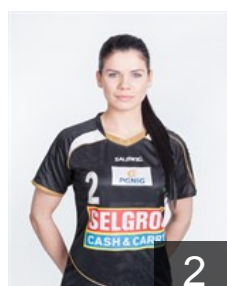

 BRA
Da Silva Quintino Jessica
Position: Right Wing
Place of birth: San Paulo
Date of birth: 17.04.1991
Height: 172 cm

 POL
Drabik Joanna
Position: Line Player
Place of birth: Wloszczowa
Date of birth: 28.10.1993
Height: 180 cm

 BUL
Dzhukeva Ekaterina
Position: Goalkeeper
Place of birth: Dupnitsa
Date of birth: 08.05.1988
Height: 185 cm

 POL
Gawlik Weronika
Position: Goalkeeper
Place of birth: Gliwice
Date of birth: 20.10.1986
Height: 180 cm

 POL
Gega Marta
Position: Left Back
Place of birth: Bielawa
Date of birth: 16.04.1986
Height: 184 cm

 POL
Kocela Agnieszka
Position: Left Wing
Place of birth: Jelenia Gora
Date of birth: 17.01.1988
Height: 171 cm