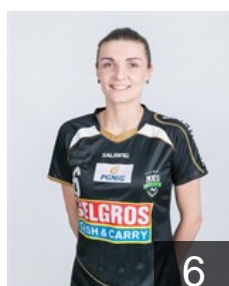

CLUB COMPETITIONS - DELEGATION LIST

Women's European Cup - EHF Champions League 2014/15

WOMEN'S

 POL MKS FunFloor Lublin - Players

 POL
Baranowska Aleksandra
Position: Goalkeeper
Place of birth: Wroclaw
Date of birth: 10.01.1989
Height: 178 cm

 BRA
Da Silva Quintino Jessica
Position: Right Wing
Place of birth: San Paulo
Date of birth: 17.04.1991
Height: 172 cm

 POL
Drabik Joanna
Position: Line Player
Place of birth: Wloszczowa
Date of birth: 28.10.1993
Height: 180 cm

 BUL
Dzhukeva Ekaterina
Position: Goalkeeper
Place of birth: Dupnitsa
Date of birth: 08.05.1988
Height: 185 cm

 POL
Gawlik Weronika
Position: Goalkeeper
Place of birth: Gliwice
Date of birth: 20.10.1986
Height: 180 cm

 POL
Gega Marta
Position: Left Back
Place of birth: Bielawa
Date of birth: 16.04.1986
Height: 184 cm

 POL
Kocela Agnieszka
Position: Left Wing
Place of birth: Jelenia Gora
Date of birth: 17.01.1988
Height: 171 cm