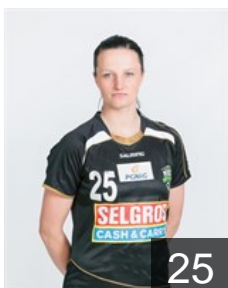

 POL
Malek Dorota
Position: Centre Back
Place of birth: Tuchola
Date of birth: 03.01.1981
Height: 176 cm

 BLR
Mihdaliyova Alesia
Position: Right Back
Place of birth: Orsza
Date of birth: 22.01.1985
Height: 177 cm

 POL
Nocun Dagmara
Position: Left Wing
Place of birth: Kolno
Date of birth: 02.01.1996
Height: 166 cm

CLUB COMPETITIONS - DELEGATION LIST

Women's European Cup - EHF Champions League 2014/15

WOMEN'S

 POL MKS FunFloor Lublin - Players

 POL

Repelewska Krystsina

Position: Right Back
Place of birth: Minsk
Date of birth: 07.01.1981
Height: 176 cm

 POL

Rola Malgorzata

Position: Left Wing
Place of birth: Lukow
Date of birth: 07.01.1983
Height: 170 cm

 POL

Skrzyniarz Kamila

Position: Centre Back
Place of birth: Kielce
Date of birth: 20.11.1984
Height: 175 cm

 POL

Syncerz Honorata

Position: Centre Back
Place of birth: Kielce
Date of birth: 27.01.1993
Height: 177 cm