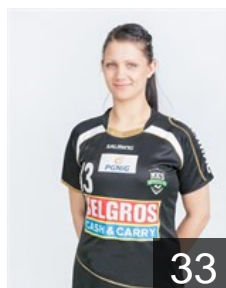

 POL
Nocun Dagmara
Position: Left Wing
Place of birth: Kolno
Date of birth: 02.01.1996
Height: 166 cm

CLUB COMPETITIONS - DELEGATION LIST

Women's European Cup - EHF Champions League 2014/15

WOMEN'S

 POL MKS FunFloor Lublin - Players

 POL

Repelewska Krystsina

Position: Right Back
Place of birth: Minsk
Date of birth: 07.01.1981
Height: 176 cm

 POL

Rola Malgorzata

Position: Left Wing
Place of birth: Lukow
Date of birth: 07.01.1983
Height: 170 cm

 POL

Skrzyniarz Kamila

Position: Centre Back
Place of birth: Kielce
Date of birth: 20.11.1984
Height: 175 cm

 POL

Syncerz Honorata

Position: Centre Back
Place of birth: Kielce
Date of birth: 27.01.1993
Height: 177 cm