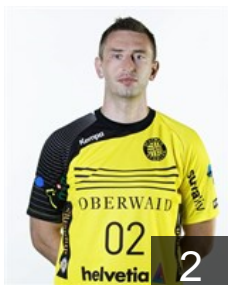

 SUI

Hörler Ramon

Position: Right Wing
Place of birth:
Date of birth: 14.02.1994
Height: -
Weight: -

 SUI

Jurilj Dominik

Position: Left Back
Place of birth: Rorschach
Date of birth: 07.03.1995
Height: 201 cm
Weight: 95 kg

 SUI

Kindler Jonas

Position: Goalkeeper
Place of birth: Bolligen
Date of birth: 20.11.1990
Height: 187 cm
Weight: 82 kg

CLUB COMPETITIONS - DELEGATION LIST

Men's European Cup - Men's European Cup / EHF Cup 2014 2013/14

 SUI TSV St. Otmar St. Gallen - Players

 CRO

Ljubanovic Kristijan

Position: Line Player
Place of birth: Karlovac
Date of birth: 13.11.1978
Height: 200 cm
Weight: 105 kg

 SRB

Milosevic Mirko

Position: Right Back
Place of birth: Zrenjanin
Date of birth: 21.03.1986
Height: 190 cm
Weight: 92 kg