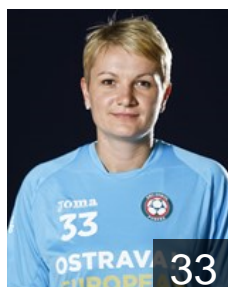

SVK

Uhrakova Lucia

Position: Centre Back
Place of birth: Nitra
Date of birth: 23.01.1980
Height: 178 cm