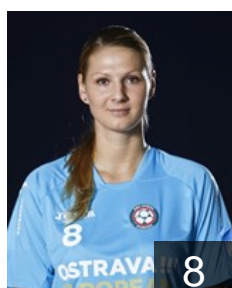

## Minarcikova Eva

Position: Line Player  
Place of birth: -  
Date of birth: 03.07.1992  
Height: -

 CZE

## Mylkova Barbora

Position: Centre Back  
Place of birth: Ostrava  
Date of birth: 17.07.1990  
Height: 171 cm

 CZE

## Polachova Diana

Position: Left Back  
Place of birth: Karvina  
Date of birth: 08.09.1993  
Height: 182 cm

 CZE