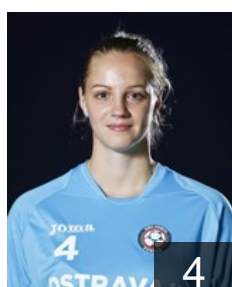

## Hrbkova Michaela

Position: Right Back  
Place of birth: Olomouc  
Date of birth: 14.07.1987  
Height: 170 cm

 CZE

## Leskova Alena

Position: Centre Back  
Place of birth: Ostrava  
Date of birth: 15.01.1986  
Height: 167 cm

 SVK

## Minarcikova Eva

Position: Line Player  
Place of birth: -  
Date of birth: 03.07.1992  
Height: -

 CZE

## Mylkova Barbora

Position: Centre Back  
Place of birth: Ostrava  
Date of birth: 17.07.1990  
Height: 171 cm

 CZE