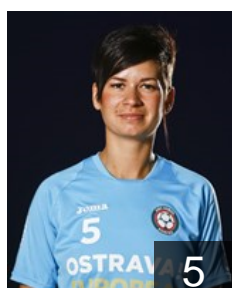

## Dolakova Marketa

Position: Goalkeeper  
Place of birth: Plzen  
Date of birth: 21.06.1989  
Height: 180 cm

 CZE

## Hrbkova Michaela

Position: Right Back  
Place of birth: Olomouc  
Date of birth: 14.07.1987  
Height: 170 cm

 CZE