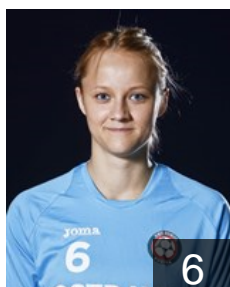

## Steffanova Jana

Position: Left Wing  
Place of birth: Turnov  
Date of birth: 26.12.1988  
Height: 172 cm

CZE

## Svirakova Leona

Position: Right Back  
Place of birth: Zlín  
Date of birth: 05.09.1991  
Height: 168 cm

SVK