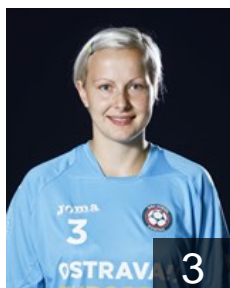

CZE

Steffanova Jana

Position: Left Wing
Place of birth: Turnov
Date of birth: 26.12.1988
Height: 172 cm