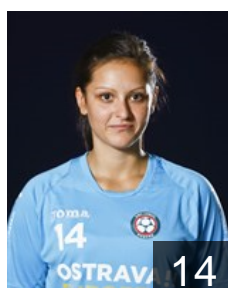

## Mylkova Barbora

Position: Centre Back  
Place of birth: Ostrava  
Date of birth: 17.07.1990  
Height: 171 cm

 CZE

## Polachova Diana

Position: Left Back  
Place of birth: Karvina  
Date of birth: 08.09.1993  
Height: 182 cm

 CZE

## Poznarova Pavla

Position: Left Back  
Place of birth: Zlin  
Date of birth: 26.09.1986  
Height: 181 cm

 SVK