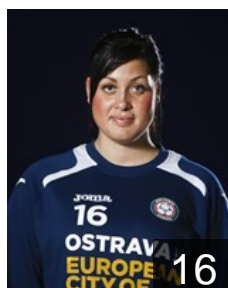

CZE

Bartova Sabina

Position: Goalkeeper
Place of birth: Ostrava
Date of birth: 15.09.1992
Height: 181 cm