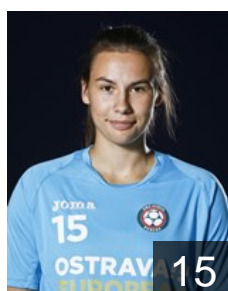

## Bartova Sabina

Position: Goalkeeper  
Place of birth: Ostrava  
Date of birth: 15.09.1992  
Height: 181 cm

 CZE

## Belohoubkova Adela

Position: Left Wing  
Place of birth: Ostrava  
Date of birth: 08.02.1995  
Height: -

 CZE