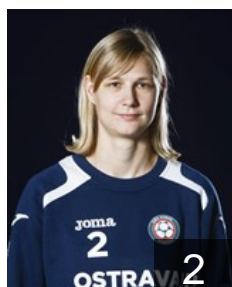

CZE

Dolakova Marketa

Position: Goalkeeper
Place of birth: Plzen
Date of birth: 21.06.1989
Height: 180 cm