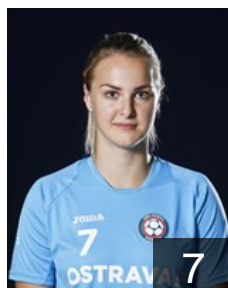

CZE

Svirakova Leona

Position: Right Back
Place of birth: Zlín
Date of birth: 05.09.1991
Height: 168 cm