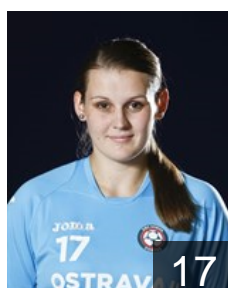

## Dolakova Marketa

Position: Goalkeeper  
Place of birth: Plzen  
Date of birth: 21.06.1989  
Height: 180 cm

 CZE

## Hrbkova Michaela

Position: Right Back  
Place of birth: Olomouc  
Date of birth: 14.07.1987  
Height: 170 cm

 CZE

## Leskova Alena

Position: Centre Back  
Place of birth: Ostrava  
Date of birth: 15.01.1986  
Height: 167 cm

 SVK