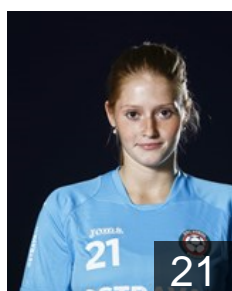

## Bartova Sabina

Position: Goalkeeper  
Place of birth: Ostrava  
Date of birth: 15.09.1992  
Height: 181 cm

 CZE