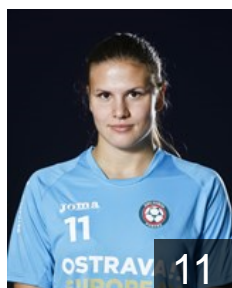

CLUB COMPETITIONS - DELEGATION LIST

Women's European Cup - Challenge Cup 2013/14

CZE DHC Sokol Poruba - Players

CZE

Adamkova Petra

Position: Line Player
Place of birth: Ostrava
Date of birth: 21.06.1991
Height: -