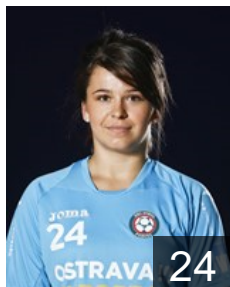

CLUB COMPETITIONS - DELEGATION LIST

Women's European Cup - Challenge Cup 2013/14

CZE DHC Sokol Poruba - Players

SVK

Revajova Maria

Position: Left Wing
Place of birth: Trstena
Date of birth: 22.12.1991
Height: 170 cm