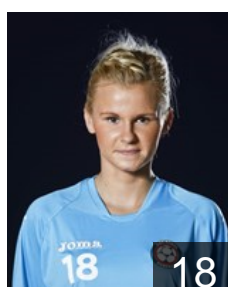

## Leskova Alena

Position: Centre Back  
Place of birth: Ostrava  
Date of birth: 15.01.1986  
Height: 167 cm

 SVK

## Minarcikova Eva

Position: Line Player  
Place of birth: -  
Date of birth: 03.07.1992  
Height: -

 CZE

## Mylkova Barbora

Position: Centre Back  
Place of birth: Ostrava  
Date of birth: 17.07.1990  
Height: 171 cm

 CZE