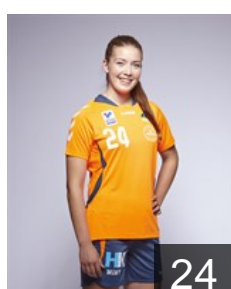

1

 SWE

Helleberg Jessica

Position: Left Wing
Place of birth: Göteborg
Date of birth: 20.02.1986
Height: 173 cm

10

 DEN

Iversen Sarah

Position: Line Player
Place of birth: Lyngby
Date of birth: 10.04.1990
Height: 175 cm

11

 DEN

Johansen Maj Thornoe

Position: Left Back
Place of birth: Odense
Date of birth: 09.11.1987
Height: 184 cm

15

 DEN

Jul Mie

Position: Right Back
Place of birth: Odense
Date of birth: 05.03.1993
Height: 176 cm

24

 DEN

Kristensen Kamilla

Position: Line Player
Place of birth: Birkerød
Date of birth: 02.09.1983
Height: 180 cm

18

 DEN

Kristensen Louise

Position: Right Wing
Place of birth: Skanderborg
Date of birth: 04.09.1992
Height: 173 cm