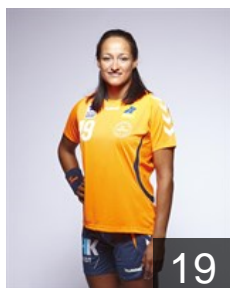

9

 DEN

Norgaard Helle

Position: Line Player
Place of birth: Odense
Date of birth: 17.04.1979
Height: 182 cm

7

CLUB COMPETITIONS - DELEGATION LIST

Women's European Cup - Cup Winners' Cup 2013/14

 DEN Odense Håndbold - Players

 DEN

Offendal Nadia

Position: Centre Back
Place of birth: Greve
Date of birth: 22.10.1994
Height: -

 NOR

Seglem Siri

Position: Back
Place of birth: Flekkefjord
Date of birth: 30.03.1983
Height: 178 cm

 NED

van der Wissel Pearl

Position: Centre Back
Place of birth: Leiden
Date of birth: 14.04.1984
Height: 171 cm

 DEN

Vind Ditte

Position: Goalkeeper
Place of birth: Odense
Date of birth: 02.01.1994
Height: -

 DEN

Willumsen Nanna

Position: Right Back
Place of birth: Odense
Date of birth: 31.05.1990
Height: 181 cm