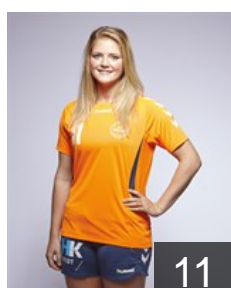

13

 DEN

Dupont Larsen Simone

Position: Left Back
Place of birth: Odense
Date of birth: 12.04.1994
Height: 180 cm

8

 DEN

Greve Cecilie

Position: Goalkeeper
Place of birth: Roskilde
Date of birth: 19.01.1992
Height: -

1

 SWE

Helleberg Jessica

Position: Left Wing
Place of birth: Göteborg
Date of birth: 20.02.1986
Height: 173 cm

10

 DEN

Iversen Sarah

Position: Line Player
Place of birth: Lyngby
Date of birth: 10.04.1990
Height: 175 cm

11

 DEN

Johansen Maj Thornoe

Position: Left Back
Place of birth: Odense
Date of birth: 09.11.1987
Height: 184 cm

15

 DEN

Jul Mie

Position: Right Back
Place of birth: Odense
Date of birth: 05.03.1993
Height: 176 cm