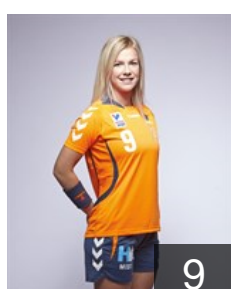

5

 DEN

Lausen-Marcher Katja

Position: Right Wing
Place of birth: Slagelse
Date of birth: 07.10.1992
Height: 169 cm

22

 DEN

Morthensen Ann-Sophie

Position: Right Wing
Place of birth: Vejle
Date of birth: 03.05.1991
Height: 169 cm

9

 DEN

Norgaard Helle

Position: Line Player
Place of birth: Odense
Date of birth: 17.04.1979
Height: 182 cm

7

CLUB COMPETITIONS - DELEGATION LIST

Women's European Cup - Cup Winners' Cup 2013/14

 DEN Odense Håndbold - Players