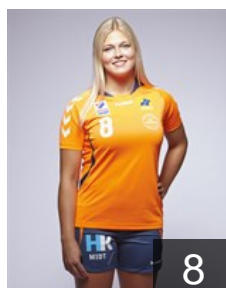

CLUB COMPETITIONS - DELEGATION LIST

Women's European Cup - Cup Winners' Cup 2013/14

DEN Odense Håndbold - Players

 SWE

Adler Maria

Position: Left Back
Place of birth: Lund
Date of birth: 28.05.1992
Height: 183 cm

13

 DEN

Dupont Larsen Simone

Position: Left Back
Place of birth: Odense
Date of birth: 12.04.1994
Height: 180 cm

8

 DEN

Greve Cecilie

Position: Goalkeeper
Place of birth: Roskilde
Date of birth: 19.01.1992
Height: -

1

 SWE

Helleberg Jessica

Position: Left Wing
Place of birth: Göteborg
Date of birth: 20.02.1986
Height: 173 cm

10

 DEN

Iversen Sarah

Position: Line Player
Place of birth: Lyngby
Date of birth: 10.04.1990
Height: 175 cm

Position: Centre Back
Place of birth: Leiden
Date of birth: 14.04.1984
Height: 171 cm

 DEN

Vind Ditte

Position: Goalkeeper
Place of birth: Odense
Date of birth: 02.01.1994
Height: -

 DEN

Willumsen Nanna

Position: Right Back
Place of birth: Odense
Date of birth: 31.05.1990
Height: 181 cm