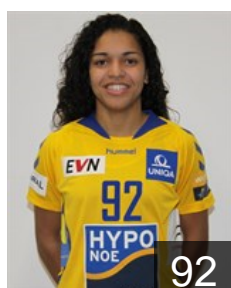

 BRA

Arenhart Barbara

Position: Goalkeeper
Place of birth: Novo Hamburgo
Date of birth: 04.10.1986
Height: 184 cm

 BRA

Carvalho Carneiro Diniz F.

Position: Line Player
Place of birth: Guaratingueta,
Date of birth: 13.05.1981
Height: 181 cm

 BRA

Cavaleiro Fachinello D.

Position: Right Back
Place of birth: Santa Rosa, RS
Date of birth: 20.06.1983
Height: 180 cm

 BRA

Do Nascimento Alexandra

Position: Right Wing
Place of birth: Sao Paulo
Date of birth: 16.09.1981
Height: 179 cm

 BRA

Franca da Silva Fernanda

Position: Left Wing
Place of birth: Sao Bernardo
Date of birth: 25.09.1989
Height: 177 cm

 BRA

Gomes da Rocha Francielle

Position: Centre Back
Place of birth: Alemanara
Date of birth: 10.06.1992
Height: 166 cm