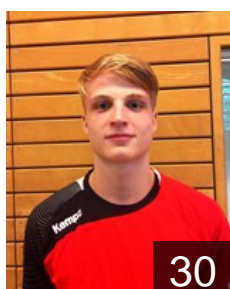

GER

Reißky Christoph

Position: Left Back
Place of birth: Freiberg
Date of birth: 11.08.1995
Height: 187 cm
Weight: 80 kg