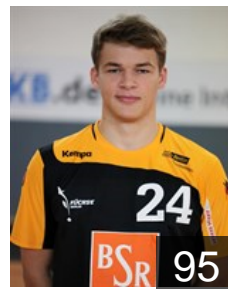

# CLUB COMPETITIONS - DELEGATION LIST

Men's European Cup - VELUX EHF Champions League 2013/14

 GER Füchse Berlin - Players

 GER  
**Christophersen Sven-Sören**  
Position: Left Back  
Place of birth: Lübeck  
Date of birth: 09.05.1985  
Height: 198 cm  
Weight: 95 kg

 GER  
**Drux Paul**  
Position: Left Back  
Place of birth: Gummersbach  
Date of birth: 07.02.1995  
Height: 192 cm  
Weight: 92 kg

 GER  
**Heinevetter Silvio**  
Position: Goalkeeper  
Place of birth: Bad Langensalza  
Date of birth: 21.10.1984  
Height: 194 cm  
Weight: 92 kg