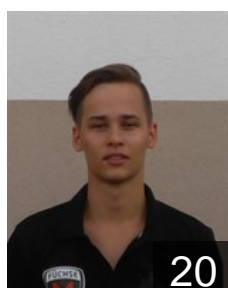

 CZE

**Stochl Petr**

Position: Goalkeeper  
Place of birth: Pilsen  
Date of birth: 24.04.1976  
Height: 195 cm  
Weight: 93 kg

 GER

**Thümmeler Jonas**

Position: Line Player  
Place of birth: Berlin  
Date of birth: 21.08.1993  
Height: 192 cm  
Weight: 87 kg