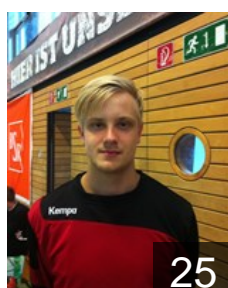

 GER

**Richwien Markus**

Position: Right Wing  
Place of birth: Magdeburg  
Date of birth: 05.07.1985  
Height: 186 cm  
Weight: 84 kg

 ESP

**Romero Fernandez Iker**

Position: Centre Back  
Place of birth: Vitoria  
Date of birth: 15.06.1980  
Height: 196 cm  
Weight: 100 kg