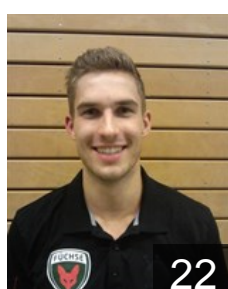

 GER

**Scheithauer Max**

Position: Left Back  
Place of birth: Rotenburg  
Date of birth: 13.05.1995  
Height: 190 cm  
Weight: 87 kg

 GER

**Siewert Jaron**

Position: Centre Back  
Place of birth: Berlin  
Date of birth: 31.01.1994  
Height: 182 cm  
Weight: 90 kg