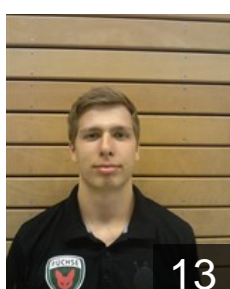

GER

Siewert Jaron

Position: Centre Back
Place of birth: Berlin
Date of birth: 31.01.1994
Height: 182 cm
Weight: 90 kg