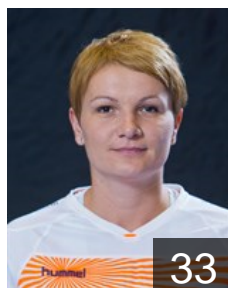

SVK

Uhrakova Lucia

Position: Centre Back
Place of birth: Nitra
Date of birth: 23.01.1980
Height: 178 cm