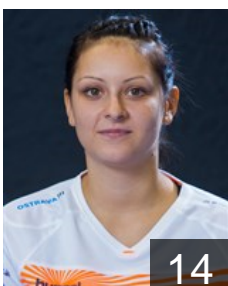

## Osinova Sylvie

Position: Right Wing  
Place of birth: Ostrava  
Date of birth: 25.09.1989  
Height: 164 cm

 CZE

## Poznarova Pavla

Position: Right Wing  
Place of birth: Zlin  
Date of birth: 26.09.1986  
Height: 181 cm

 SVK