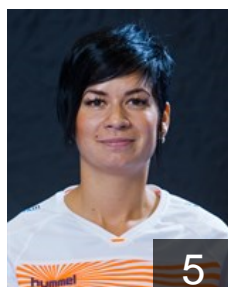

## Dolakova Marketa

Position: Goalkeeper  
Place of birth: Plzen  
Date of birth: 21.06.1989  
Height: 180 cm

 CZE

## Hrbkova Michaela

Position: Right Wing  
Place of birth: Olomouc  
Date of birth: 14.07.1987  
Height: 170 cm

 CZE