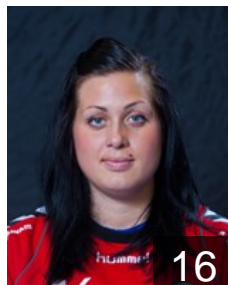

CZE

Bartova Sabina

Position: Goalkeeper
Place of birth: Ostrava
Date of birth: 15.09.1992
Height: 181 cm