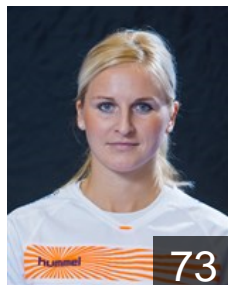

CZE

Selucka Dominika

Position: Line Player
Place of birth: SVK
Date of birth: 13.12.1987
Height: 175 cm