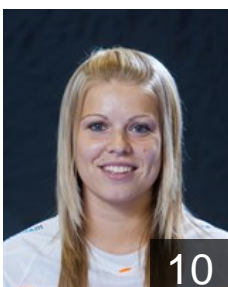

## Bartova Sabina

Position: Goalkeeper  
Place of birth: Ostrava  
Date of birth: 15.09.1992  
Height: 181 cm

 CZE

## Chrenkova Romana

Position: Left Wing  
Place of birth: Frydek Mistek  
Date of birth: 30.06.1987  
Height: 167 cm

 CZE

## Dolakova Marketa

Position: Goalkeeper  
Place of birth: Plzen  
Date of birth: 21.06.1989  
Height: 180 cm

 CZE