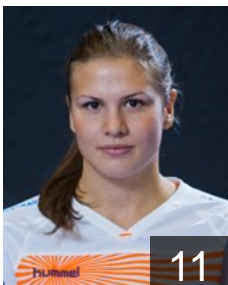

CLUB COMPETITIONS - DELEGATION LIST

Women's European Cup - EHF Cup 2012/13

CZE DHC Sokol Poruba - Players

CZE

Adamkova Petra

Position: Line Player
Place of birth: Ostrava
Date of birth: 21.06.1991
Height: -