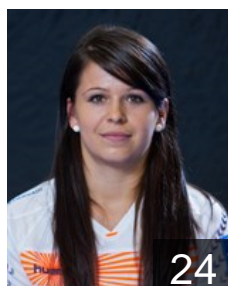

SVK

Revajova Maria

Position: Left Wing
Place of birth: Trstena
Date of birth: 22.12.1991
Height: 170 cm