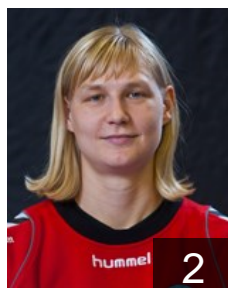

## Bartova Sabina

Position: Goalkeeper  
Place of birth: Ostrava  
Date of birth: 15.09.1992  
Height: 181 cm

 CZE

## Chrenkova Romana

Position: Left Wing  
Place of birth: Frydek Mistek  
Date of birth: 30.06.1987  
Height: 167 cm

 CZE