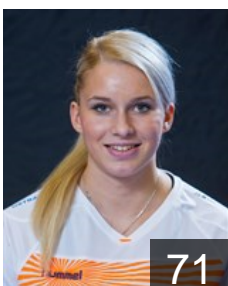

## Dolakova Marketa

Position: Goalkeeper  
Place of birth: Plzen  
Date of birth: 21.06.1989  
Height: 180 cm

 CZE

## Hrbkova Michaela

Position: Right Wing  
Place of birth: Olomouc  
Date of birth: 14.07.1987  
Height: 170 cm

 CZE

## Leskova Alena

Position: Left Wing  
Place of birth: Ostrava  
Date of birth: 15.01.1986  
Height: 167 cm

 SVK