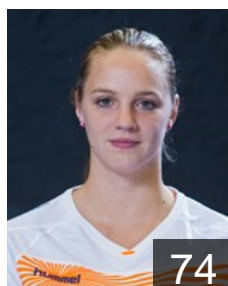

## Hrbkova Michaela

Position: Right Wing  
Place of birth: Olomouc  
Date of birth: 14.07.1987  
Height: 170 cm

 CZE

## Leskova Alena

Position: Left Wing  
Place of birth: Ostrava  
Date of birth: 15.01.1986  
Height: 167 cm

 SVK

## Micinikova Iveta

Position: Right Back  
Place of birth: Zilina  
Date of birth: 06.07.1992  
Height: 175 cm

 CZE

## Mylkova Barbora

Position: Centre Back  
Place of birth: Ostrava  
Date of birth: 17.07.1990  
Height: 171 cm

 CZE