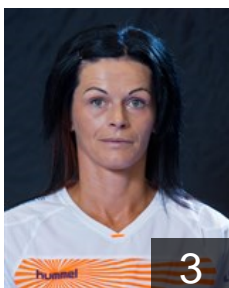

SVK

Tothova Alzbeta

Position: Left Back
Place of birth: Komarno
Date of birth: 18.02.1978
Height: 178 cm