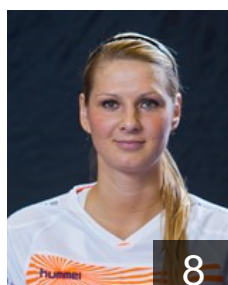

## Mylkova Barbora

Position: Centre Back  
Place of birth: Ostrava  
Date of birth: 17.07.1990  
Height: 171 cm

 CZE

## Osinova Sylvie

Position: Right Wing  
Place of birth: Ostrava  
Date of birth: 25.09.1989  
Height: 164 cm

 CZE