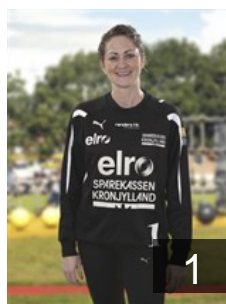

 DEN

Kristensen Berit Hudtloff

Position: Centre Back
Place of birth: Nykobing
Date of birth: 02.08.1983
Height: 172 cm

 DEN

Kristensen Sarah Brüner

Position: Left Wing
Place of birth: Randers
Date of birth: 15.04.1993
Height: 168 cm

 DEN

Kyndbol Freja Cohrt

Position: Left Wing
Place of birth: Odense
Date of birth: 20.01.1994
Height: 170 cm

 BRA

Masson De Souza C.

Position: Goalkeeper
Place of birth: Capinzal
Date of birth: 18.12.1978
Height: 182 cm