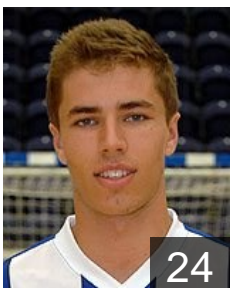

## Rocha Tiago

Position: Line Player  
Place of birth: S. Paio Oleiros  
Date of birth: 17.10.1985  
Height: 195 cm  
Weight: 104 kg

 POR

## Rola Sergio

Position: Right Wing  
Place of birth: Porto  
Date of birth: 30.10.1989  
Height: 180 cm  
Weight: 75 kg

 POR