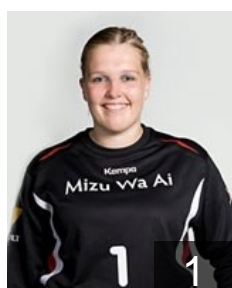

## Klarenbeek Josien

Position: Wing  
Place of birth: Bathmen  
Date of birth: 28.11.1985  
Height: 168 cm

 **NED**

## Knippenborgh Lynn

Position: Back  
Place of birth: Winterswijk  
Date of birth: 07.01.1992  
Height: 175 cm

 **NED**