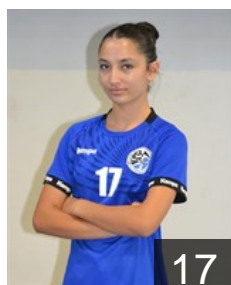

EHF Club Competition – Delegation list

EHF European Cup Women 2024/25

 MKD WHC Metalurg Avtokomanda - Players

 MKD

Berovikj Taida

Position: Left Back
Place of birth: Skopje
Date of birth: 25.08.2008
Height: 174 cm

 MKD

Dimoska Ivana

Position: Line Player
Place of birth: Struga
Date of birth: 28.07.2007
Height: 173 cm

 MKD

Gjoshevaska Jana

Position: Left Wing
Place of birth: Skopje
Date of birth: 05.02.2003
Height: 162 cm

 MKD

Goshevaska Sofi

Position: Goalkeeper
Place of birth: Skopje
Date of birth: 31.07.2006
Height: 174 cm

 MKD

Grujovska Simona

Position: Goalkeeper
Place of birth: Skopje
Date of birth: 27.10.2003
Height: 174 cm