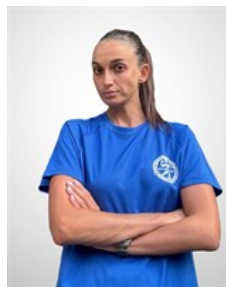

MKD

Stefanovska Sara

Team Manager

Date of birth: 25.09.1998