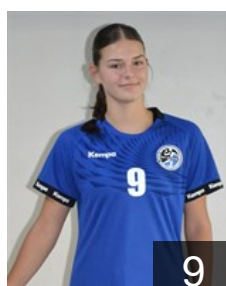

 MKD

Koceva Bojana

Position: Centre Back
Place of birth: Skopje
Date of birth: 29.06.2004
Height: 169 cm

 MKD

Koceva Borjana

Position: Centre Back
Place of birth: Skopje
Date of birth: 29.06.2004
Height: 174 cm

 MKD

Kolovska Aleksandra

Position: Line Player
Place of birth: SKOPJE
Date of birth: 23.02.2004
Height: 178 cm

 MKD

Kotevska Isidora

Position: Centre Back
Place of birth: Prilep
Date of birth: 11.04.2006
Height: 165 cm

 MKD

Kraleva Mihaela

Position: Left Back
Place of birth: Skopje
Date of birth: 20.11.2006
Height: 182 cm

EHF Club Competition – Delegation list

EHF European Cup Women 2024/25

 MKD WHC Metalurg Avtokomanda - Players

 MKD

Marinchov Mia

Position: Left Back
Place of birth: Skopje
Date of birth: 05.12.2007
Height: 176 cm

 MKD

Minovska Sara

Position: Left Wing
Place of birth: Skopje
Date of birth: 14.06.2002
Height: 163 cm