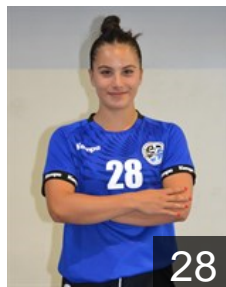

 MKD

Kraleva Mihaela

Position: Left Back
Place of birth: Skopje
Date of birth: 20.11.2006
Height: 182 cm

EHF Club Competition – Delegation list

EHF European Cup Women 2024/25

 MKD WHC Metalurg Avtokomanda - Players

 MKD

Marinchov Mia

Position: Left Back
Place of birth: Skopje
Date of birth: 05.12.2007
Height: 176 cm

 MKD

Minovska Sara

Position: Left Wing
Place of birth: Skopje
Date of birth: 14.06.2002
Height: 163 cm