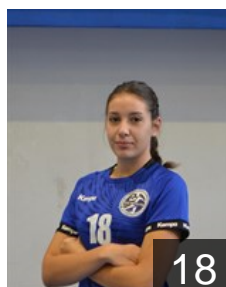

 MKD

Marinchov Mia

Position: Left Back
Place of birth: Skopje
Date of birth: 05.12.2007
Height: 176 cm

 MKD

Minovska Sara

Position: Left Wing
Place of birth: Skopje
Date of birth: 14.06.2002
Height: 163 cm

 MKD

Ristikj Stefani

Position: Centre Back
Place of birth: Skopje
Date of birth: 02.01.2007
Height: 175 cm

 MKD

Terzikj Amra

Position: Goalkeeper
Place of birth: SKOPJE
Date of birth: 15.07.2000
Height: 170 cm

 MKD

Trpeska Anastasija

Position: Line Player
Place of birth: Skopje
Date of birth: 21.04.2006
Height: 180 cm

 MKD

Trpeska Sandra

Position: Right Back
Place of birth: Skopje
Date of birth: 19.09.2007
Height: 170 cm