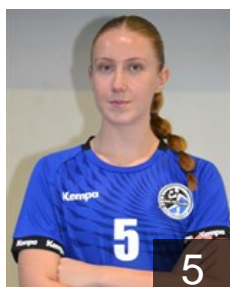

 MKD

Kraleva Mihaela

Position: Left Back
Place of birth: Skopje
Date of birth: 20.11.2006
Height: 182 cm

EHF Club Competition – Delegation list

EHF European Cup Women 2024/25

 MKD WHC Metalurg Avtokomanda - Players

 MKD

Marinchov Mia

Position: Left Back
Place of birth: Skopje
Date of birth: 05.12.2007
Height: 176 cm

 MKD

Minovska Sara

Position: Left Wing
Place of birth: Skopje
Date of birth: 14.06.2002
Height: 163 cm

 MKD

Ristikj Stefani

Position: Centre Back
Place of birth: Skopje
Date of birth: 02.01.2007
Height: 175 cm

 MKD

Terzikj Amra

Position: Goalkeeper
Place of birth: SKOPJE
Date of birth: 15.07.2000
Height: 170 cm

 MKD

Trpeska Anastasija

Position: Line Player
Place of birth: Skopje
Date of birth: 21.04.2006
Height: 180 cm

 MKD

Trpeska Sandra

Position: Right Back
Place of birth: Skopje
Date of birth: 19.09.2007
Height: 170 cm