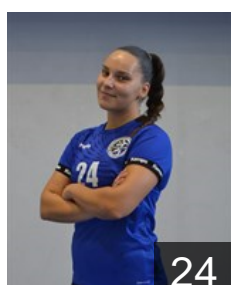

 MKD

Goshevaska Sofi

Position: Goalkeeper
Place of birth: Skopje
Date of birth: 31.07.2006
Height: 174 cm

 MKD

Grujovska Simona

Position: Goalkeeper
Place of birth: Skopje
Date of birth: 27.10.2003
Height: 174 cm

 MKD

Guguljanova Marija

Position: Right Back
Place of birth: SKOPJE
Date of birth: 11.11.1999
Height: 173 cm

 MKD

Jankulovska Marija

Position: Left Back
Place of birth: Bitola
Date of birth: 02.11.2005
Height: 175 cm

 MKD

Koceva Bojana

Position: Centre Back
Place of birth: Skopje
Date of birth: 29.06.2004
Height: 169 cm

 MKD

Koceva Borjana

Position: Centre Back
Place of birth: Skopje
Date of birth: 29.06.2004
Height: 174 cm