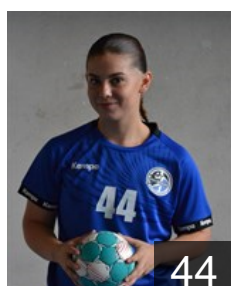

 MKD

Guguljanova Marija

Position: Right Back
Place of birth: SKOPJE
Date of birth: 11.11.1999
Height: 173 cm

 MKD

Jankulovska Marija

Position: Left Back
Place of birth: Bitola
Date of birth: 02.11.2005
Height: 175 cm

 MKD

Koceva Bojana

Position: Centre Back
Place of birth: Skopje
Date of birth: 29.06.2004
Height: 169 cm

 MKD

Koceva Borjana

Position: Centre Back
Place of birth: Skopje
Date of birth: 29.06.2004
Height: 174 cm

 MKD

Kolovska Aleksandra

Position: Line Player
Place of birth: SKOPJE
Date of birth: 23.02.2004
Height: 178 cm

 MKD

Kotevska Isidora

Position: Centre Back
Place of birth: Prilep
Date of birth: 11.04.2006
Height: 165 cm

 MKD

Kraleva Mihaela

Position: Left Back
Place of birth: Skopje
Date of birth: 20.11.2006
Height: 182 cm

EHF Club Competition – Delegation list

EHF European Cup Women 2024/25

 MKD WHC Metalurg Avtokomanda - Players