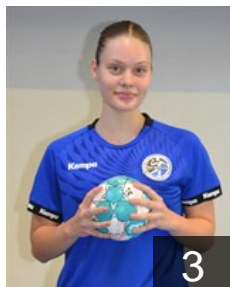

 MKD

Koceva Bojana

Position: Centre Back
Place of birth: Skopje
Date of birth: 29.06.2004
Height: 169 cm

 MKD

Koceva Borjana

Position: Centre Back
Place of birth: Skopje
Date of birth: 29.06.2004
Height: 174 cm

 MKD

Kolovska Aleksandra

Position: Line Player
Place of birth: SKOPJE
Date of birth: 23.02.2004
Height: 178 cm

 MKD

Kotevska Isidora

Position: Centre Back
Place of birth: Prilep
Date of birth: 11.04.2006
Height: 165 cm

 MKD

Kraleva Mihaela

Position: Left Back
Place of birth: Skopje
Date of birth: 20.11.2006
Height: 182 cm

EHF Club Competition – Delegation list

EHF European Cup Women 2024/25

 MKD WHC Metalurg Avtokomanda - Players

 MKD

Marinchov Mia

Position: Left Back
Place of birth: Skopje
Date of birth: 05.12.2007
Height: 176 cm

 MKD

Minovska Sara

Position: Left Wing
Place of birth: Skopje
Date of birth: 14.06.2002
Height: 163 cm