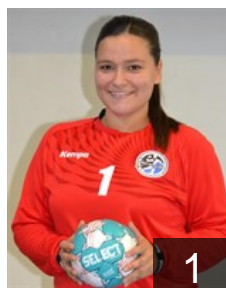

 MKD

Kraleva Mihaela

Position: Left Back
Place of birth: Skopje
Date of birth: 20.11.2006
Height: 182 cm

EHF Club Competition – Delegation list

EHF European Cup Women 2024/25

 MKD WHC Metalurg Avtokomanda - Players

 MKD

Marinchov Mia

Position: Left Back
Place of birth: Skopje
Date of birth: 05.12.2007
Height: 176 cm

 MKD

Minovska Sara

Position: Left Wing
Place of birth: Skopje
Date of birth: 14.06.2002
Height: 163 cm

 MKD

Ristikj Stefani

Position: Centre Back
Place of birth: Skopje
Date of birth: 02.01.2007
Height: 175 cm

 MKD

Terzikj Amra

Position: Goalkeeper
Place of birth: SKOPJE
Date of birth: 15.07.2000
Height: 170 cm