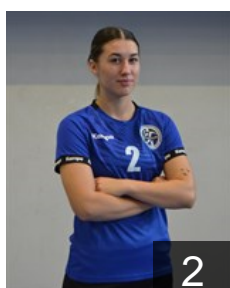

 MKD

Ristikj Stefani

Position: Centre Back
Place of birth: Skopje
Date of birth: 02.01.2007
Height: 175 cm

 MKD

Terzikj Amra

Position: Goalkeeper
Place of birth: SKOPJE
Date of birth: 15.07.2000
Height: 170 cm

 MKD

Trpeska Anastasija

Position: Line Player
Place of birth: Skopje
Date of birth: 21.04.2006
Height: 180 cm

 MKD

Trpeska Sandra

Position: Right Back
Place of birth: Skopje
Date of birth: 19.09.2007
Height: 170 cm

 MKD

Velichkovska Anastasija

Position: Left Back
Place of birth: Skopje
Date of birth: 27.04.2005
Height: 177 cm

TEAM OFFICIALS

 MKD

Damchevska Julijana

Head Coach
Date of birth: 22.07.1979

 MKD