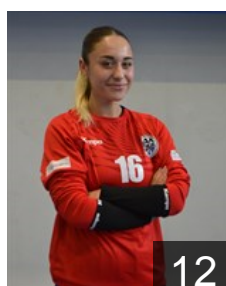

EHF Club Competition – Delegation list

EHF European Cup Women 2024/25

 MKD WHC Metalurg Avtokomanda - Players

 MKD

Berovikj Taida

Position: Left Back
Place of birth: Skopje
Date of birth: 25.08.2008
Height: 174 cm

 MKD

Dimoska Ivana

Position: Line Player
Place of birth: Struga
Date of birth: 28.07.2007
Height: 173 cm

 MKD

Gjoshevaska Jana

Position: Left Wing
Place of birth: Skopje
Date of birth: 05.02.2003
Height: 162 cm

 MKD

Goshevaska Sofi

Position: Goalkeeper
Place of birth: Skopje
Date of birth: 31.07.2006
Height: 174 cm

 MKD

Grujovska Simona

Position: Goalkeeper
Place of birth: Skopje
Date of birth: 27.10.2003
Height: 174 cm