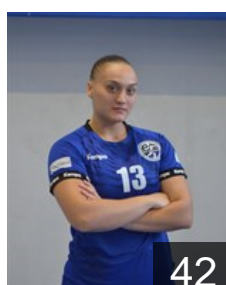

 MKD

Guguljanova Marija

Position: Right Back
Place of birth: SKOPJE
Date of birth: 11.11.1999
Height: 173 cm

 MKD

Jankulovska Marija

Position: Left Back
Place of birth: Bitola
Date of birth: 02.11.2005
Height: 175 cm

 MKD

Koceva Bojana

Position: Centre Back
Place of birth: Skopje
Date of birth: 29.06.2004
Height: 169 cm

 MKD

Koceva Borjana

Position: Centre Back
Place of birth: Skopje
Date of birth: 29.06.2004
Height: 174 cm

 MKD

Kolovska Aleksandra

Position: Line Player
Place of birth: SKOPJE
Date of birth: 23.02.2004
Height: 178 cm

 MKD

Kotevska Isidora

Position: Centre Back
Place of birth: Prilep
Date of birth: 11.04.2006
Height: 165 cm

 MKD

Kraleva Mihaela

Position: Left Back
Place of birth: Skopje
Date of birth: 20.11.2006
Height: 182 cm

EHF Club Competition – Delegation list

EHF European Cup Women 2024/25

 MKD WHC Metalurg Avtokomanda - Players