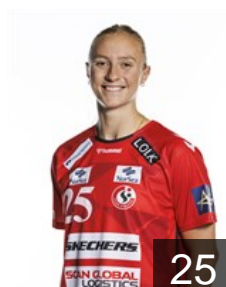

## Møller Michala Elsberg

Position: Left Back  
Place of birth: Aalborg  
Date of birth: 16.02.2000  
Height: 178 cm

 NOR

## Mørk Nora

Position: Right Back  
Place of birth: Oslo  
Date of birth: 05.04.1991  
Height: 167 cm

 DEN

## Nielsen Kaja Kamp

Position: Line Player  
Place of birth: Rebild  
Date of birth: 29.04.1994  
Height: 172 cm

 DEN

## Petersen Anne Tolstrup

Position: Right Wing  
Place of birth: Aarhus  
Date of birth: 07.03.1995  
Height: 173 cm

 NOR