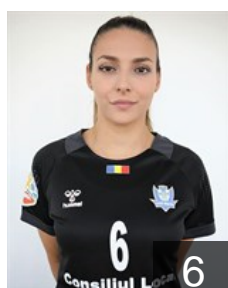

 ROU

**Chirita Bianca Stefania**

Position: Line Player  
Place of birth: Slatina  
Date of birth: 16.11.2000  
Height: 168 cm

 ROU

**Ciolan Ana Catalina**

Position: Line Player  
Place of birth: Vaslui  
Date of birth: 29.09.1992  
Height: 177 cm

 ROU

**Cotet Mirabela Gabriela**

Position: Line Player  
Place of birth: Braila  
Date of birth: 27.02.2001  
Height: 176 cm

 BUL

**Dzhukeva E.**

Position: Goalkeeper  
Place of birth: Dupnitsa  
Date of birth: 08.05.1988  
Height: 185 cm

 ROU

**Fratilescu Gavrilă A.**

Position: Centre Back  
Place of birth: Bucuresti  
Date of birth: 16.06.1995  
Height: 170 cm

 ROU

**Ilie Florenta Dorina**

Position: Right Back  
Place of birth: Bucuresti  
Date of birth: 21.07.1996  
Height: 171 cm

 ROU

**Klimek Sabine Karina**

Position: Centre Back  
Place of birth: Timisoara  
Date of birth: 13.03.1991  
Height: 173 cm

 ROU

**Lopataru Ana Maria**

Position: Left Wing  
Place of birth: Brasov  
Date of birth: 03.10.1999  
Height: 170 cm