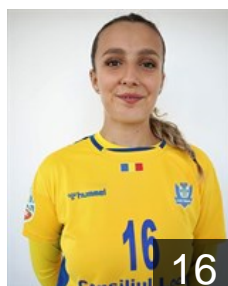

 ROU

**Cotet Mirabela Gabriela**

Position: Line Player  
Place of birth: Braila  
Date of birth: 27.02.2001  
Height: 176 cm

 BUL

**Dzhukeva E.**

Position: Goalkeeper  
Place of birth: Dupnitsa  
Date of birth: 08.05.1988  
Height: 185 cm

 ROU

**Fratilescu Gavrilă A.**

Position: Centre Back  
Place of birth: Bucuresti  
Date of birth: 16.06.1995  
Height: 170 cm

 ROU

**Ilie Florenta Dorina**

Position: Right Back  
Place of birth: Bucuresti  
Date of birth: 21.07.1996  
Height: 171 cm

 ROU

**Klimek Sabine Karina**

Position: Centre Back  
Place of birth: Timisoara  
Date of birth: 13.03.1991  
Height: 173 cm

 ROU

**Lopataru Ana Maria**

Position: Left Wing  
Place of birth: Brasov  
Date of birth: 03.10.1999  
Height: 170 cm

 ROU

**Marica Bercu Elena**

Position: Goalkeeper  
Place of birth: Rm. Valcea  
Date of birth: 09.04.2003  
Height: 173 cm