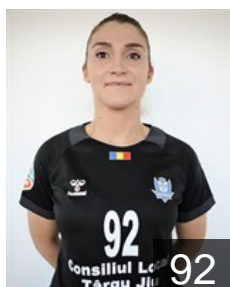

 ROU

**Chetraru Andreea Bianca**

Position: Goalkeeper  
Place of birth: Calarasi  
Date of birth: 05.12.2000  
Height: 176 cm

 ROU

**Chiricuta Andreea Eliza**

Position: Left Wing  
Place of birth: Buzau  
Date of birth: 27.02.1994  
Height: 166 cm

 ROU

**Chirita Bianca Stefania**

Position: Line Player  
Place of birth: Slatina  
Date of birth: 16.11.2000  
Height: 168 cm

 ROU

**Ciolan Ana Catalina**

Position: Line Player  
Place of birth: Vaslui  
Date of birth: 29.09.1992  
Height: 177 cm

 ROU

**Cotet Mirabela Gabriela**

Position: Line Player  
Place of birth: Braila  
Date of birth: 27.02.2001  
Height: 176 cm

 BUL

**Dzhukeva E.**

Position: Goalkeeper  
Place of birth: Dupnitsa  
Date of birth: 08.05.1988  
Height: 185 cm