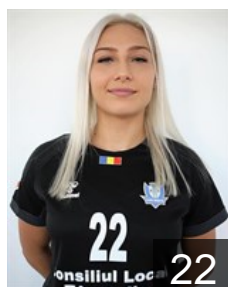

 ROU

**Chetraru Andreea Bianca**

Position: Goalkeeper  
Place of birth: Calarasi  
Date of birth: 05.12.2000  
Height: 176 cm

 ROU

**Chiricuta Andreea Eliza**

Position: Left Wing  
Place of birth: Buzau  
Date of birth: 27.02.1994  
Height: 166 cm

 ROU

**Chirita Bianca Stefania**

Position: Line Player  
Place of birth: Slatina  
Date of birth: 16.11.2000  
Height: 168 cm

 ROU

**Ciolan Ana Catalina**

Position: Line Player  
Place of birth: Vaslui  
Date of birth: 29.09.1992  
Height: 177 cm

 ROU

**Cotet Mirabela Gabriela**

Position: Line Player  
Place of birth: Braila  
Date of birth: 27.02.2001  
Height: 176 cm

 BUL

**Dzhukeva E.**

Position: Goalkeeper  
Place of birth: Dupnitsa  
Date of birth: 08.05.1988  
Height: 185 cm

 ROU

**Fratilescu Gavrilă A.**

Position: Centre Back  
Place of birth: Bucuresti  
Date of birth: 16.06.1995  
Height: 170 cm

 ROU

**Ilie Florenta Dorina**

Position: Right Back  
Place of birth: Bucuresti  
Date of birth: 21.07.1996  
Height: 171 cm