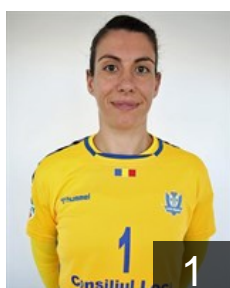

 ROU

**Chetraru Andreea Bianca**

Position: Goalkeeper  
Place of birth: Calarasi  
Date of birth: 05.12.2000  
Height: 176 cm

 ROU

**Chiricuta Andreea Eliza**

Position: Left Wing  
Place of birth: Buzau  
Date of birth: 27.02.1994  
Height: 166 cm

 ROU

**Chirita Bianca Stefania**

Position: Line Player  
Place of birth: Slatina  
Date of birth: 16.11.2000  
Height: 168 cm

 ROU

**Ciolan Ana Catalina**

Position: Line Player  
Place of birth: Vaslui  
Date of birth: 29.09.1992  
Height: 177 cm

 ROU

**Cotet Mirabela Gabriela**

Position: Line Player  
Place of birth: Braila  
Date of birth: 27.02.2001  
Height: 176 cm

 BUL

**Dzhukeva E.**

Position: Goalkeeper  
Place of birth: Dupnitsa  
Date of birth: 08.05.1988  
Height: 185 cm

 ROU

**Fratilescu Gavrilă A.**

Position: Centre Back  
Place of birth: Bucuresti  
Date of birth: 16.06.1995  
Height: 170 cm

 ROU

**Ilie Florenta Dorina**

Position: Right Back  
Place of birth: Bucuresti  
Date of birth: 21.07.1996  
Height: 171 cm