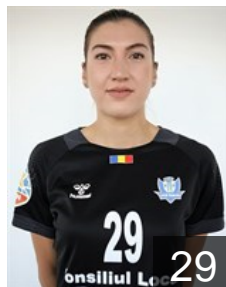

 ROU

**Marica Bercu Elena**

Position: Goalkeeper  
Place of birth: Rm. Valcea  
Date of birth: 09.04.2003  
Height: 173 cm

# CLUB COMPETITIONS - DELEGATION LIST

EHF European League Women 2023/24

 ROU CSM Targu Jiu - Players

---

 ROU

## Mihart Ana-Maria Andreea

Position: Left Wing  
Place of birth: Ploiesti  
Date of birth: 11.11.1999  
Height: 175 cm

 ROU

## Moldovan Laura Petruta

Position: Right Back  
Place of birth: Slatina  
Date of birth: 29.06.1994  
Height: 179 cm

 ROU