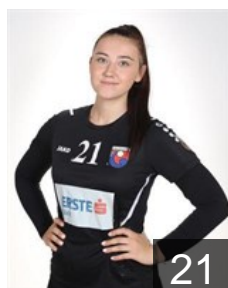

## Oremovic Antonia

Position: Left Wing  
Place of birth: Bjelovar  
Date of birth: 31.01.1997  
Height: 165 cm

 CRO

## Paštar Karmen

Position: Line Player  
Place of birth: Sinj  
Date of birth: 31.05.2003  
Height: 182 cm

 CRO

## Petrovic Renata

Position: Right Back  
Place of birth: Tuzla  
Date of birth: 10.09.2004  
Height: 178 cm

 CRO