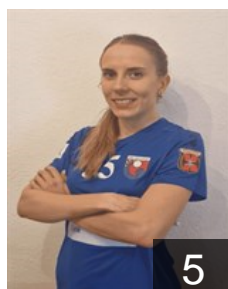

## Jelenovic Rea

Position: Centre Back  
Place of birth: Rijeka  
Date of birth: 16.10.1996  
Height: 164 cm

 CRO

## Krizmanic Sara

Position: Centre Back  
Place of birth: Rijeka  
Date of birth: 17.01.2002  
Height: 174 cm

 CRO

## Mikulic Anamarija

Position: Centre Back  
Place of birth: Virovitica  
Date of birth: 11.04.1994  
Height: 168 cm

 CRO

## Mrden Ivona

Position: Centre Back  
Place of birth: Zagreb  
Date of birth: 29.12.1998  
Height: 175 cm

 CRO