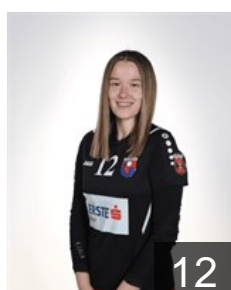

 CRO  
**Smiljanec Lea**

Position: Left Wing  
Place of birth: Đurdevac  
Date of birth: 21.12.2006  
Height: 170 cm

 BIH  
**Sofic Asja**

Position: Goalkeeper  
Place of birth: Travnik  
Date of birth: 24.10.2001  
Height: 179 cm

 CRO  
**Turk Ana**

Position: Right Wing  
Place of birth: Jakarta  
Date of birth: 29.06.1989  
Height: 169 cm

 CRO  
**Turkalj Marta**

Position: Goalkeeper  
Place of birth: Zagreb  
Date of birth: 17.05.2006  
Height: 179 cm