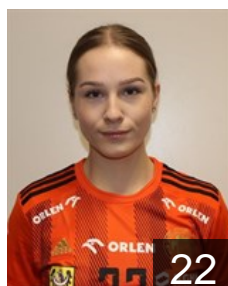

## Machado Matielli Patricia

Position: Centre Back  
Place of birth: Sao Paulo  
Date of birth: 08.11.1988  
Height: 168 cm

 POL

## Malicziewicz Monika

Position: Goalkeeper  
Place of birth: Wrocław  
Date of birth: 15.04.1988  
Height: 178 cm

 POL

## Michalak Daria

Position: Left Wing  
Place of birth: Szczecin  
Date of birth: 12.12.1995  
Height: 171 cm

 POL