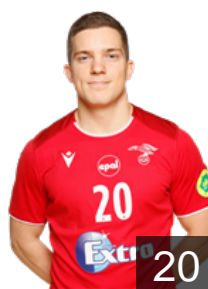

Óskarsson Arnór Snær

Position: Right Back
Place of birth: Reykjavik
Date of birth: 22.02.2000
Height: 182 cm
Weight: 81 kg

CLUB COMPETITIONS - DELEGATION LIST

EHF European League Men 2022/23

 ISL Valur - Players

 ISL

Óskarsson Benedikt Gunnar

Position: Centre Back
Place of birth: Reykjavik
Date of birth: 12.09.2002
Height: 180 cm
Weight: 75 kg

 ISL

Pálsson Aron

Position: Centre Back
Place of birth: Reykjavík
Date of birth: 18.10.1996
Height: 199 cm
Weight: 99 kg

 ISL

Pétursson Stefán

Position: Goalkeeper
Place of birth: New York
Date of birth: 21.08.2002
Height: 180 cm
Weight: 78 kg

 ISL

Rúnarsson Bergur Elí

Position: Right Wing
Place of birth: Reykjavik
Date of birth: 20.12.1995
Height: 183 cm
Weight: 86 kg