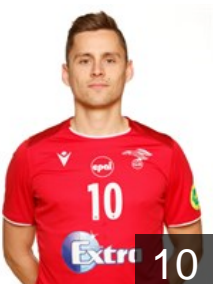

 ISL

Pétursson Stefán

Position: Goalkeeper
Place of birth: New York
Date of birth: 21.08.2002
Height: 180 cm
Weight: 78 kg

 ISL

Rúnarsson Bergur Elí

Position: Right Wing
Place of birth: Reykjavik
Date of birth: 20.12.1995
Height: 183 cm
Weight: 86 kg

 JPN

Sakai Motoki

Position: Goalkeeper
Place of birth: Kanagawa
Date of birth: 10.11.1995
Height: 192 cm
Weight: 89 kg

 ISL

Stefánsson Finnur Ingi

Position: Right Wing
Place of birth: Reykjavik
Date of birth: 18.06.1987
Height: 186 cm
Weight: 83 kg

 ISL

Stefánsson Vignir

Position: Left Wing
Place of birth: Vestmannaeyjar
Date of birth: 21.06.1990
Height: 188 cm
Weight: 84 kg

 ISL

Valdimarsson Breki Hrafn

Position: Left Back
Place of birth: Reykjavík
Date of birth: 03.01.2003
Height: 195 cm
Weight: 93 kg

 ISL

Valencia Stiven

Position: Left Wing
Place of birth: Cali
Date of birth: 27.10.2000
Height: 184 cm
Weight: 84 kg

CLUB COMPETITIONS - DELEGATION LIST

EHF European League Men 2022/23

 ISL Valur - Players