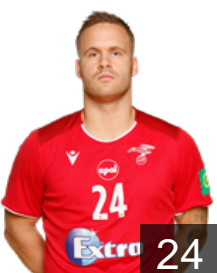

Hostert Róbert

Position: Left Back
Place of birth: Reykjavik
Date of birth: 19.01.1991
Height: 191 cm
Weight: 95 kg

Ingimundarson Ingimundur

Position: Left Back
Place of birth: Reykjavik
Date of birth: 29.01.1980
Height: 198 cm
Weight: 99 kg

28

Jónsson Agnar

Position: Right Back
Place of birth: Reykjavik
Date of birth: 11.10.1993
Height: 187 cm
Weight: 97 kg

Jónsson Tryggvi Garðar

Position: Left Back
Place of birth: Reykjavik
Date of birth: 13.04.2003
Height: 199 cm
Weight: 102 kg

Júlíusson Alexander

Position: Line Player
Place of birth: Gummersbach
Date of birth: 17.10.1994
Height: 190 cm
Weight: 95 kg

Magnússon Magnús Óli

Position: Left Back
Place of birth: Reykjavik
Date of birth: 08.05.1992
Height: 184 cm
Weight: 97 kg