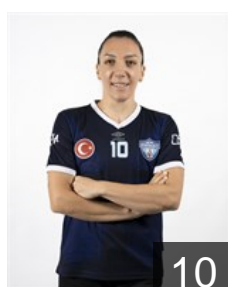

## Gakidova Ivana

Position: Line Player  
Place of birth: Skopje  
Date of birth: 27.02.1995  
Height: 180 cm

 **RUS**

## Ikhneva Alena

Position: Left Back  
Place of birth: NOVOTROICK  
Date of birth: 30.07.1995  
Height: 183 cm

 **TUR**

## Imamoglu Öcal Sevilay

Position: Goalkeeper  
Place of birth: LULEBURGAZ  
Date of birth: 07.10.1984  
Height: 176 cm

 **MKD**