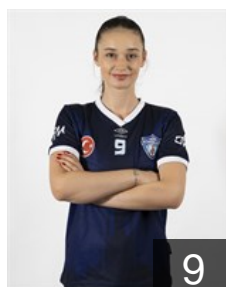

TUR
Vatan Sinem

Position: Left Back
Place of birth: ISTANBUL
Date of birth: 26.11.1996
Height: 176 cm

TEAM OFFICIALS

TUR
Bulbuloglu Erhan

Team Manager
Date of birth: 28.02.1992

TUR
Dagseven Tufan

Assistant Coach
Date of birth: 20.06.1977

TUR
Hocaoglu Nevzat
Goalkeeper Coach
Date of birth: 07.06.1969

TUR
Ozaydin Naci
Masseur
Date of birth: 04.08.1972