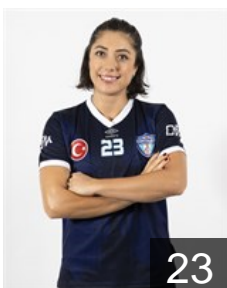

# CLUB COMPETITIONS - DELEGATION LIST

EHF European Cup Women 2022/23

 **TUR** Konyaalti BSK - Players

 **TUR**  
**Öztürk Bilgenur**

Position: Right Wing  
Place of birth: ISTANBUL  
Date of birth: 26.06.1999  
Height: 171 cm

 **MNE**  
**Premovic Sanja**

Position: Right Back  
Place of birth:  
Date of birth: 27.11.1992  
Height: 175 cm

 **TUR**  
**Sahin Yasemin**

Position: Centre Back  
Place of birth: ANKARA  
Date of birth: 25.06.1988  
Height: 168 cm