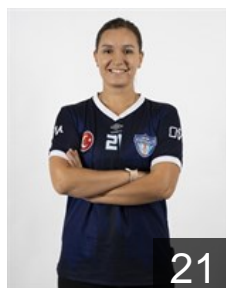

# CLUB COMPETITIONS - DELEGATION LIST

EHF European Cup Women 2022/23

 **TUR** Konyaalti BSK - Players

 **TUR**  
**Öztürk Bilgenur**

Position: Right Wing  
Place of birth: ISTANBUL  
Date of birth: 26.06.1999  
Height: 171 cm

 **MNE**  
**Premovic Sanja**

Position: Right Back  
Place of birth:  
Date of birth: 27.11.1992  
Height: 175 cm

 **TUR**  
**Sahin Yasemin**

Position: Centre Back  
Place of birth: ANKARA  
Date of birth: 25.06.1988  
Height: 168 cm