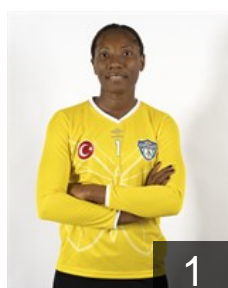

## Imamoglu Öcal Sevilay

Position: Goalkeeper  
Place of birth: LULEBURGAZ  
Date of birth: 07.10.1984  
Height: 176 cm

 **MKD**

## Janeska Monika

Position: Centre Back  
Place of birth: GOSTIVAR  
Date of birth: 17.05.1993  
Height: 173 cm

 **CMR**

## Magba Michaela Eunice

Position: Right Wing  
Place of birth: Yaounde  
Date of birth: 30.09.1993  
Height: 167 cm

 **CMR**