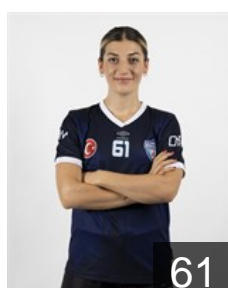

## Aydemir Ceylan

Position: Left Wing  
Place of birth: AGRI  
Date of birth: 15.08.1998  
Height: 171 cm

 **TUR**

## Aydin Elif Sila

Position: Left Wing  
Place of birth: KONYA  
Date of birth: 11.04.1996  
Height: 168 cm

 **TUR**

## Bembeyaz Yagmur

Position: Goalkeeper  
Place of birth: ANKARA  
Date of birth: 25.06.1999  
Height: 183 cm

 **TUR**

## Bozdogan Döne Gül

Position: Centre Back  
Place of birth: KAYSERI  
Date of birth: 03.02.1999  
Height: 172 cm

 **TUR**