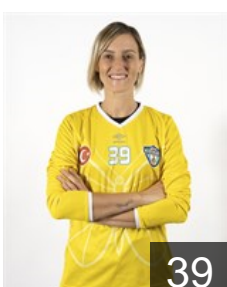

## Cetin Eda Nur

Position: Left Back  
Place of birth: ESKISEHIR  
Date of birth: 30.05.2000  
Height: 171 cm

 **MKD**

## Gakidova Ivana

Position: Line Player  
Place of birth: Skopje  
Date of birth: 27.02.1995  
Height: 180 cm

 **RUS**

## Ikhneva Alena

Position: Left Back  
Place of birth: NOVOTROICK  
Date of birth: 30.07.1995  
Height: 183 cm

 **TUR**