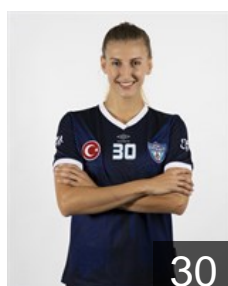

## Bozdogan Döne Gül

Position: Centre Back  
Place of birth: KAYSERI  
Date of birth: 03.02.1999  
Height: 172 cm

 **TUR**

## Cetin Eda Nur

Position: Left Back  
Place of birth: ESKISEHIR  
Date of birth: 30.05.2000  
Height: 171 cm

 **MKD**

## Gakidova Ivana

Position: Line Player  
Place of birth: Skopje  
Date of birth: 27.02.1995  
Height: 180 cm

 **RUS**