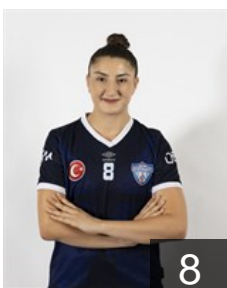

# CLUB COMPETITIONS - DELEGATION LIST

EHF European Cup Women 2022/23

 **TUR** Konyaalti BSK - Players

 **TUR**

## Aydemir Ceylan

Position: Left Wing  
Place of birth: AGRI  
Date of birth: 15.08.1998  
Height: 171 cm

 **TUR**