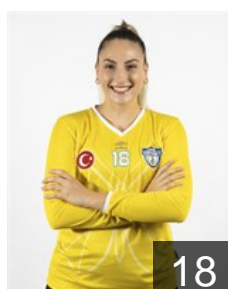

## Aydemir Ceylan

Position: Left Wing  
Place of birth: AGRI  
Date of birth: 15.08.1998  
Height: 171 cm

 **TUR**

## Aydin Elif Sila

Position: Left Wing  
Place of birth: KONYA  
Date of birth: 11.04.1996  
Height: 168 cm

 **TUR**