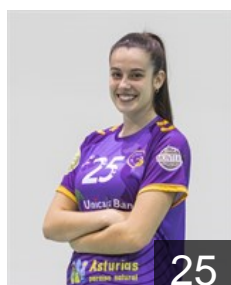

 ESP
Alvarez Lafuente Raquel
Position: Goalkeeper
Place of birth: Gijon
Date of birth: 08.08.1985
Height: 100 cm

 ESP
Arroyo Pimienta Carmen
Position: Left Back
Place of birth: Manzanares
Date of birth: 03.03.2004
Height: 181 cm

 ESP
Cacheda González Cecilia
Position: Centre Back
Place of birth: Lalin
Date of birth: 15.02.1995
Height: 100 cm

 ANG
Da Costa Fortuna Joana
Position: Right Back
Place of birth: Luanda
Date of birth: 08.07.1996
Height: 100 cm

 ESP
De Andrés Castillo Nayla
Position: Line Player
Place of birth: BILBAO
Date of birth: 16.09.1997
Height: 173 cm

 PAR
Faria Servín M.
Position: Centre Back
Place of birth: Asuncion
Date of birth: 20.08.1983
Height: 100 cm

 ESP
Fernandez Ancares Diana
Position: Goalkeeper
Place of birth:
Date of birth: 28.07.2003
Height: 160 cm

 ESP
Fernandez Nieto Lucia
Position: Left Back
Place of birth: Gijon
Date of birth: 13.04.2003
Height: 100 cm