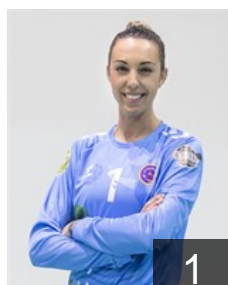

CLUB COMPETITIONS - DELEGATION LIST

EHF European Cup Women 2022/23

 ESP Motive.co Gijon - Players

 ESP
Alonso Fernández Lucía
Position: Goalkeeper
Place of birth: Gijon
Date of birth: 17.02.2003
Height: 100 cm

 ESP
Alvarez Lafuente Raquel
Position: Goalkeeper
Place of birth: Gijon
Date of birth: 08.08.1985
Height: 100 cm

 ESP
Arroyo Pimienta Carmen
Position: Left Back
Place of birth: Manzanares
Date of birth: 03.03.2004
Height: 181 cm

 ESP
Cacheda González Cecilia
Position: Centre Back
Place of birth: Lalin
Date of birth: 15.02.1995
Height: 100 cm

 ANG
Da Costa Fortuna Joana
Position: Right Back
Place of birth: Luanda
Date of birth: 08.07.1996
Height: 100 cm