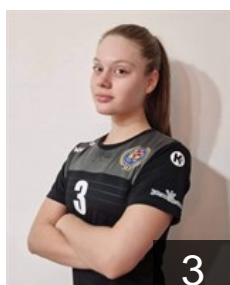

 MKD

Berovikj Taida

Position: Left Back
Place of birth: Skopje
Date of birth: 25.08.2008
Height: 174 cm

 MKD

Bozhinovska Ivana

Position: Centre Back
Place of birth: SKOPJE
Date of birth: 21.01.1999
Height: 173 cm

 MKD

Guguljanova Marija

Position: Right Back
Place of birth: SKOPJE
Date of birth: 11.11.1999
Height: 173 cm

 MKD

Ivanovska Elena

Position: Right Wing
Place of birth: SKOPJE
Date of birth: 01.10.2001
Height: -

 MKD

Jakimovska Jovana

Position: Centre Back
Place of birth: SKOPJE
Date of birth: 06.06.2005
Height: 171 cm

 MKD

Kalajdjievska Jana

Position: Left Back
Place of birth: STRUGA
Date of birth: 28.12.2000
Height: 172 cm

 MNE

Labovic Itana

Position: Line Player
Place of birth: PODGORICA
Date of birth: 10.09.2001
Height: 170 cm

 MKD

Marinchov Mia

Position: Left Back
Place of birth: SKOPJE
Date of birth: 05.12.2007
Height: 173 cm