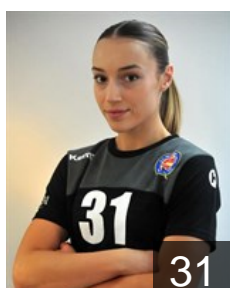

 MKD

Berovikj Taida

Position: Left Back
Place of birth: Skopje
Date of birth: 25.08.2008
Height: 174 cm

 MKD

Bozhinovska Ivana

Position: Centre Back
Place of birth: SKOPJE
Date of birth: 21.01.1999
Height: 173 cm

 MKD

Guguljanova Marija

Position: Right Back
Place of birth: SKOPJE
Date of birth: 11.11.1999
Height: 173 cm

 MKD

Ivanovska Elena

Position: Right Wing
Place of birth: SKOPJE
Date of birth: 01.10.2001
Height: -

 MKD

Jakimovska Jovana

Position: Centre Back
Place of birth: SKOPJE
Date of birth: 06.06.2005
Height: 171 cm

 MKD

Kalajdjievska Jana

Position: Left Back
Place of birth: STRUGA
Date of birth: 28.12.2000
Height: 172 cm

 MNE

Labovic Itana

Position: Line Player
Place of birth: PODGORICA
Date of birth: 10.09.2001
Height: 170 cm

 MKD

Marinchov Mia

Position: Left Back
Place of birth: SKOPJE
Date of birth: 05.12.2007
Height: 173 cm