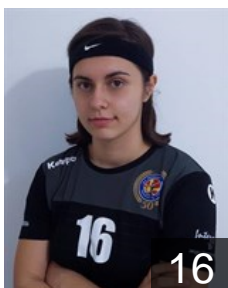

 MNE

Labovic Itana

Position: Line Player
Place of birth: PODGORICA
Date of birth: 10.09.2001
Height: 170 cm

 MKD

Marinchov Mia

Position: Left Back
Place of birth: SKOPJE
Date of birth: 05.12.2007
Height: 173 cm

 MKD

Mladenovska Iva

Position: Right Back
Place of birth: SKOPJE
Date of birth: 14.01.2007
Height: 180 cm

 MKD

Petreska Marija

Position: Line Player
Place of birth: OHRID
Date of birth: 07.01.2003
Height: 178 cm

 MKD

Terzikj Amra

Position: Goalkeeper
Place of birth: SKOPJE
Date of birth: 15.07.2000
Height: 170 cm

CLUB COMPETITIONS - DELEGATION LIST

EHF European Cup Women 2022/23

 MKD WHC Metalurg - Players

 MKD

Todorov Anastasija

Position: Goalkeeper
Place of birth: Skopje
Date of birth: 11.11.2004
Height: 173 cm

 MKD

Trajkovikj Mila

Position: Left Wing
Place of birth: KUMANOVO
Date of birth: 17.11.2000
Height: 163 cm

 MKD

Vaseva Mila