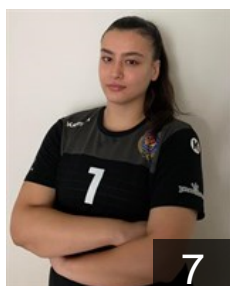

CLUB COMPETITIONS - DELEGATION LIST

EHF European Cup Women 2022/23

 MKD WHC Metalurg - Players

 MKD

Arsenievska Ivana

Position: Centre Back
Place of birth: DELCHEVO
Date of birth: 08.12.2003
Height: 175 cm

 MKD

Jakimovska Jovana

Position: Centre Back
Place of birth: SKOPJE
Date of birth: 06.06.2005
Height: 171 cm

 MKD

Kalajdjievska Jana

Position: Left Back
Place of birth: STRUGA
Date of birth: 28.12.2000
Height: 172 cm

 MNE

Labovic Itana

Position: Line Player
Place of birth: PODGORICA
Date of birth: 10.09.2001
Height: 170 cm

 MKD

Marinchov Mia

Position: Left Back
Place of birth: SKOPJE
Date of birth: 05.12.2007
Height: 173 cm

 MKD

Mladenovska Iva

Position: Right Back
Place of birth: SKOPJE
Date of birth: 14.01.2007
Height: 180 cm

 MKD

Petreska Marija

Position: Line Player
Place of birth: OHRID
Date of birth: 07.01.2003
Height: 178 cm