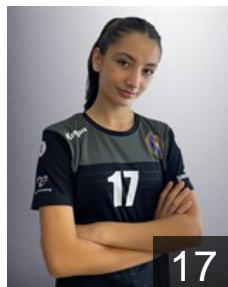

CLUB COMPETITIONS - DELEGATION LIST

EHF European Cup Women 2022/23

 MKD WHC Metalurg - Players

 MKD

Arsenievska Ivana

Position: Centre Back
Place of birth: DELCHEVO
Date of birth: 08.12.2003
Height: 175 cm

 MKD

Berovikj Taida

Position: Left Back
Place of birth: Skopje
Date of birth: 25.08.2008
Height: 174 cm

 MKD

Bozhinovska Ivana

Position: Centre Back
Place of birth: SKOPJE
Date of birth: 21.01.1999
Height: 173 cm

 MKD

Guguljanova Marija

Position: Right Back
Place of birth: SKOPJE
Date of birth: 11.11.1999
Height: 173 cm

 MKD

Ivanovska Elena

Position: Right Wing
Place of birth: SKOPJE
Date of birth: 01.10.2001
Height: -