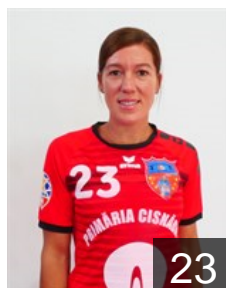

 ROU

Neagu Marilena Alexandrina

Position: Right Wing
Place of birth: Bacau
Date of birth: 27.10.1989
Height: 170 cm

EUROPEAN CUP - PLAYERS LIST

EHF European League Women 2021/22

 ROU CS Magura Cismadie

 ROU

Necula Daniela Iordanita

Position: Right Wing
Place of birth: GALATI
Date of birth: 22.09.2001
Height: 172 cm

 SRB

Radojevic Dijana

Position: Left Wing
Place of birth: Jagodina
Date of birth: 02.04.1990
Height: 170 cm

 ROU

Tamas Reka

Position: Back
Place of birth: COVASNA
Date of birth: 17.05.1993
Height: 174 cm

 ROU

Tatar Timea Judita

Position: Line Player
Place of birth: Baia Mare
Date of birth: 28.07.1989
Height: 175 cm