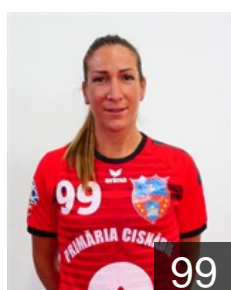

EUROPEAN CUP - PLAYERS LIST

EHF European League Women 2021/22

 ROU CS Magura Cismadie

 ROU

Abed Kader Dana

Position: Left Wing
Place of birth: Rakka
Date of birth: 21.06.1996
Height: 170 cm

 ROU

Bacaoanu Raluca Elena

Position: Line Player
Place of birth: Constanta
Date of birth: 02.05.1989
Height: 177 cm

 ROU

Bardac Maria Valentina

Position: Left Back
Place of birth: Petrosani
Date of birth: 07.06.1988
Height: 170 cm

 CRO

Blazevic Valentina

Position: Centre Back
Place of birth:
Date of birth: 14.02.1994
Height: 170 cm

 SRB

Dmitrovic Marina

Position: Right Back
Place of birth: Belgrad
Date of birth: 23.03.1985
Height: 182 cm

 RUS

Gariaeva Iuliia

Position: Left Back
Place of birth: Primorsko-Axtarsk
Date of birth: 24.05.1996
Height: 180 cm

 MKD

Gjorgjijevska Elena

Position: Right Back
Place of birth: Struga
Date of birth: 27.03.1990
Height: 179 cm