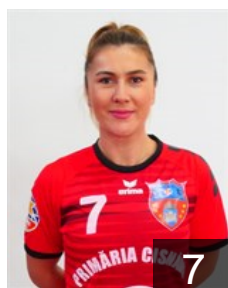

EUROPEAN CUP - PLAYERS LIST

EHF European League Women 2021/22

 ROU CS Magura Cismadie

 ROU

Abed Kader Dana

Position: Left Wing
Place of birth: Rakka
Date of birth: 21.06.1996
Height: 170 cm

 ROU

Bacaoanu Raluca Elena

Position: Line Player
Place of birth: Constanta
Date of birth: 02.05.1989
Height: 177 cm

 ROU

Bardac Maria Valentina

Position: Left Back
Place of birth: Petrosani
Date of birth: 07.06.1988
Height: 170 cm

 CRO

Blazevic Valentina

Position: Centre Back
Place of birth:
Date of birth: 14.02.1994
Height: 170 cm

 SRB

Dmitrovic Marina

Position: Right Back
Place of birth: Belgrad
Date of birth: 23.03.1985
Height: 182 cm