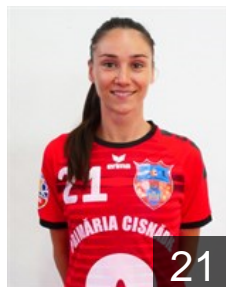

 CRO

Blazevic Valentina

Position: Centre Back
Place of birth:
Date of birth: 14.02.1994
Height: 170 cm

 SRB

Dmitrovic Marina

Position: Right Back
Place of birth: Belgrad
Date of birth: 23.03.1985
Height: 182 cm

 BRA

Lais de Arruda Renata

Position: Goalkeeper
Place of birth: Recife
Date of birth: 18.02.1999
Height: 175 cm

 ROU

Marin Bianca Sorina

Position: Left Wing
Place of birth: Ploiesti
Date of birth: 21.03.1999
Height: 167 cm

 ROU

Neagu Marilena Alexandrina

Position: Right Wing
Place of birth: Bacau
Date of birth: 27.10.1989
Height: 170 cm

EUROPEAN CUP - PLAYERS LIST

EHF European League Women 2021/22

 ROU CS Magura Cismadie

 ROU

Necula Daniela Iordanita

Position: Right Wing
Place of birth: GALATI
Date of birth: 22.09.2001
Height: 172 cm

 SRB

Radojevic Dijana

Position: Left Wing
Place of birth: Jagodina
Date of birth: 02.04.1990
Height: 170 cm