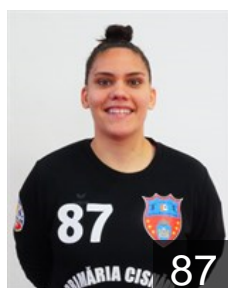

 CRO

Blazevic Valentina

Position: Centre Back
Place of birth:
Date of birth: 14.02.1994
Height: 170 cm

 SRB

Dmitrovic Marina

Position: Right Back
Place of birth: Belgrad
Date of birth: 23.03.1985
Height: 182 cm

 RUS

Gariaeva Iuliia

Position: Left Back
Place of birth: Primorsko-Axtarsk
Date of birth: 24.05.1996
Height: 180 cm

 MKD

Gjorgjijevska Elena

Position: Right Back
Place of birth: Struga
Date of birth: 27.03.1990
Height: 179 cm

 ROU

Ianasi Maria Andreea

Position: Centre Back
Place of birth: Tirgu Carbunesti
Date of birth: 02.12.1992
Height: 170 cm

 ROU

Ilie Andreea Mariana

Position: Goalkeeper
Place of birth: Sibiu
Date of birth: 02.02.2000
Height: 173 cm

 BRA

Lais de Arruda Renata

Position: Goalkeeper
Place of birth: Recife
Date of birth: 18.02.1999
Height: 175 cm

 ROU

Marin Bianca Sorina

Position: Left Wing
Place of birth: Ploiesti
Date of birth: 21.03.1999
Height: 167 cm