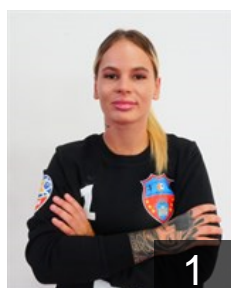

Position: Line Player
Place of birth: Constanta
Date of birth: 02.05.1989
Height: 177 cm

 ROU

Bardac Maria Valentina

Position: Left Back
Place of birth: Petrosani
Date of birth: 07.06.1988
Height: 170 cm

 CRO

Blazevic Valentina

Position: Centre Back
Place of birth:
Date of birth: 14.02.1994
Height: 170 cm

 SRB

Dmitrovic Marina

Position: Right Back
Place of birth: Belgrad
Date of birth: 23.03.1985
Height: 182 cm

 RUS

Gariaeva Iuliia

Position: Left Back
Place of birth: Primorsko-Axtarsk
Date of birth: 24.05.1996
Height: 180 cm

 MKD

Gjorgjijevska Elena

Position: Right Back
Place of birth: Struga
Date of birth: 27.03.1990
Height: 179 cm

 ROU

Ianasi Maria Andreea

Position: Centre Back
Place of birth: Tirgu Carbunesti
Date of birth: 02.12.1992
Height: 170 cm

 ROU

Ilie Andreea Mariana

Position: Goalkeeper
Place of birth: Sibiu
Date of birth: 02.02.2000
Height: 173 cm