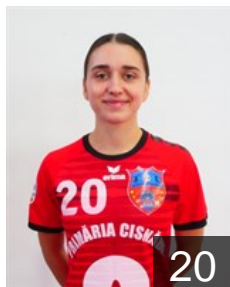

 CRO

Blazevic Valentina

Position: Centre Back
Place of birth:
Date of birth: 14.02.1994
Height: 170 cm

 SRB

Dmitrovic Marina

Position: Right Back
Place of birth: Belgrad
Date of birth: 23.03.1985
Height: 182 cm

 BRA

Lais de Arruda Renata

Position: Goalkeeper
Place of birth: Recife
Date of birth: 18.02.1999
Height: 175 cm

 ROU

Marin Bianca Sorina

Position: Left Wing
Place of birth: Ploiesti
Date of birth: 21.03.1999
Height: 167 cm

 ROU

Neagu Marilena Alexandrina

Position: Right Wing
Place of birth: Bacau
Date of birth: 27.10.1989
Height: 170 cm

EUROPEAN CUP - PLAYERS LIST

EHF European League Women 2021/22

 ROU CS Magura Cismadie

 ROU

Necula Daniela Iordanita

Position: Right Wing
Place of birth: GALATI
Date of birth: 22.09.2001
Height: 172 cm

 SRB

Radojevic Dijana

Position: Left Wing
Place of birth: Jagodina
Date of birth: 02.04.1990
Height: 170 cm