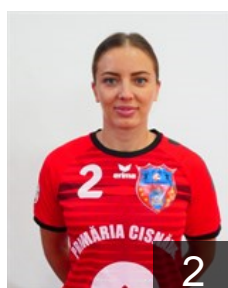

Position: Line Player
Place of birth: Constanta
Date of birth: 02.05.1989
Height: 177 cm

 ROU

Bardac Maria Valentina

Position: Left Back
Place of birth: Petrosani
Date of birth: 07.06.1988
Height: 170 cm

 CRO

Blazevic Valentina

Position: Centre Back
Place of birth:
Date of birth: 14.02.1994
Height: 170 cm

 SRB

Dmitrovic Marina

Position: Right Back
Place of birth: Belgrad
Date of birth: 23.03.1985
Height: 182 cm

 RUS

Gariaeva Iuliia

Position: Left Back
Place of birth: Primorsko-Axtarsk
Date of birth: 24.05.1996
Height: 180 cm

 MKD

Gjorgjijevska Elena

Position: Right Back
Place of birth: Struga
Date of birth: 27.03.1990
Height: 179 cm

 ROU

Ianasi Maria Andreea

Position: Centre Back
Place of birth: Tirgu Carbunesti
Date of birth: 02.12.1992
Height: 170 cm

 ROU

Ilie Andreea Mariana

Position: Goalkeeper
Place of birth: Sibiu
Date of birth: 02.02.2000
Height: 173 cm