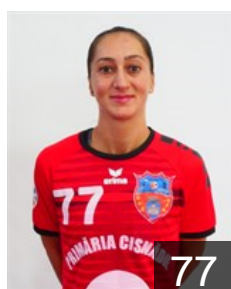

EUROPEAN CUP - PLAYERS LIST

EHF European League Women 2021/22

 ROU CS Magura Cismadie

 ROU

Abed Kader Dana

Position: Left Wing
Place of birth: Rakka
Date of birth: 21.06.1996
Height: 170 cm

 ROU

Bacaoanu Raluca Elena

Position: Line Player
Place of birth: Constanta
Date of birth: 02.05.1989
Height: 177 cm

 ROU

Bardac Maria Valentina

Position: Left Back
Place of birth: Petrosani
Date of birth: 07.06.1988
Height: 170 cm

 CRO

Blazevic Valentina

Position: Centre Back
Place of birth:
Date of birth: 14.02.1994
Height: 170 cm

 SRB

Dmitrovic Marina

Position: Right Back
Place of birth: Belgrad
Date of birth: 23.03.1985
Height: 182 cm