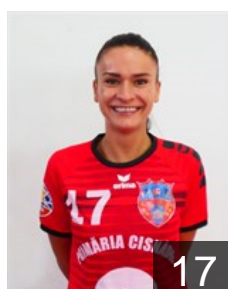

EUROPEAN CUP - PLAYERS LIST

EHF European League Women 2021/22

 ROU CS Magura Cismadie

 ROU

Abed Kader Dana

Position: Left Wing
Place of birth: Rakka
Date of birth: 21.06.1996
Height: 170 cm

 ROU

Bacaoanu Raluca Elena

Position: Line Player
Place of birth: Constanta
Date of birth: 02.05.1989
Height: 177 cm

 ROU

Bardac Maria Valentina

Position: Left Back
Place of birth: Petrosani
Date of birth: 07.06.1988
Height: 170 cm

 CRO

Blazevic Valentina

Position: Centre Back
Place of birth:
Date of birth: 14.02.1994
Height: 170 cm

 SRB

Dmitrovic Marina

Position: Right Back
Place of birth: Belgrad
Date of birth: 23.03.1985
Height: 182 cm