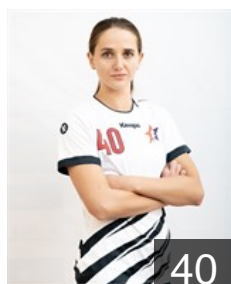

RUS

Sobina Elizaveta

Position: Line Player
Place of birth: Krasnodar region
Date of birth: 07.12.1995
Height: 185 cm