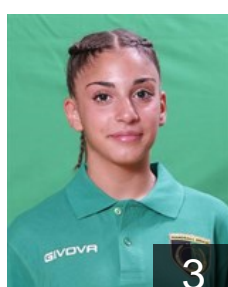

 ITA

Felet Elena

Position: Goalkeeper
Place of birth: Motta di Livenza
Date of birth: 03.09.1999
Height: 168 cm

 ITA

Filindeu Martina

Position: Left Back
Place of birth: Nuoro
Date of birth: 11.11.2005
Height: 169 cm

 ITA

Firinu Benedetta

Position: Right Wing
Place of birth: Nuoro
Date of birth: 03.03.2007
Height: 150 cm

 EST

Gorbatsjova Polina

Position: Centre Back
Place of birth: Tallin
Date of birth: 20.09.2002
Height: 173 cm