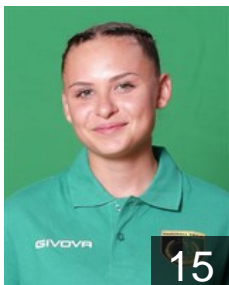

 ITA

Firinu Benedetta

Position: Right Wing
Place of birth: Nuoro
Date of birth: 03.03.2007
Height: 150 cm

 EST

Gorbatsjova Polina

Position: Centre Back
Place of birth: Tallin
Date of birth: 20.09.2002
Height: 173 cm

 ITA

Iacovello Martina

Position: Goalkeeper
Place of birth: Fondi (LT)
Date of birth: 25.05.1993
Height: 170 cm

CLUB COMPETITIONS - DELEGATION LIST

EHF European Cup Women 2021/22

 ITA Handball Erice SSD ARL - Players

 ITA

Kellner Rachel

Position: Left Back
Place of birth: Vasto
Date of birth: 10.11.2005
Height: 175 cm

 ITA

Losio Giulia Teresa

Position: Right Wing
Place of birth: Manerbio
Date of birth: 26.10.1997
Height: 165 cm