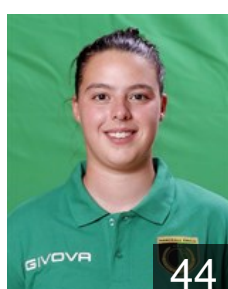

CLUB COMPETITIONS - DELEGATION LIST

EHF European Cup Women 2021/22

 ITA Handball Erice SSD ARL - Players

 ITA

Basolu Silvia

Position: Left Wing
Place of birth: Nuoro
Date of birth: 25.05.1997
Height: 160 cm

 ITA

Cozzi Mélina Ximena

Position: Left Wing
Place of birth: Buenos Aires
Date of birth: 03.04.1987
Height: 173 cm

 ITA

Di Lisciandro Alessandra

Position: Left Wing
Place of birth: Tarquinia
Date of birth: 06.11.1997
Height: 170 cm

 ITA

Felet Elena

Position: Goalkeeper
Place of birth: Motta di Livenza
Date of birth: 03.09.1999
Height: 168 cm

 ITA

Filindeu Martina

Position: Left Back
Place of birth: Nuoro
Date of birth: 11.11.2005
Height: 169 cm