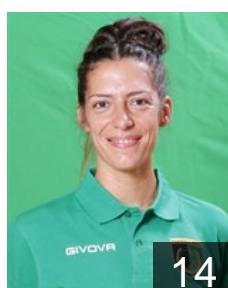

CLUB COMPETITIONS - DELEGATION LIST

EHF European Cup Women 2021/22

 ITA Handball Erice SSD ARL - Players

 ITA

Basolu Silvia

Position: Left Wing
Place of birth: Nuoro
Date of birth: 25.05.1997
Height: 160 cm

 ITA

Benincasa Lorena

Position: Centre Back
Place of birth: Salerno
Date of birth: 01.10.1985
Height: 168 cm

 CRO

Brkic Magdalena

Position: Goalkeeper
Place of birth: Vinkovci
Date of birth: 28.07.1997
Height: 178 cm

 ITA

Colombo Sabrina

Position: Centre Back
Place of birth: Tradate
Date of birth: 26.07.1988
Height: 169 cm

 ITA

Coppola Antonella

Position: Line Player
Place of birth: Salerno
Date of birth: 26.09.1986
Height: 167 cm

 ITA

Cozzi Mélina Ximena

Position: Left Wing
Place of birth: Buenos Aires
Date of birth: 03.04.1987
Height: 173 cm

 ITA

Di Lisciandro Alessandra

Position: Left Wing
Place of birth: Tarquinia
Date of birth: 06.11.1997
Height: 170 cm