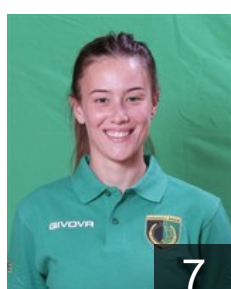

CLUB COMPETITIONS - DELEGATION LIST

EHF European Cup Women 2021/22

 ITA Handball Erice SSD ARL - Players

 ITA

Basolu Silvia

Position: Left Wing
Place of birth: Nuoro
Date of birth: 25.05.1997
Height: 160 cm

 ITA

Colombo Sabrina

Position: Centre Back
Place of birth: Tradate
Date of birth: 26.07.1988
Height: 169 cm

 ITA

Coppola Antonella

Position: Line Player
Place of birth: Salerno
Date of birth: 26.09.1986
Height: 167 cm

 ITA

Cozzi Mélina Ximena

Position: Left Wing
Place of birth: Buenos Aires
Date of birth: 03.04.1987
Height: 173 cm

 ITA

Di Lisciandro Alessandra

Position: Left Wing
Place of birth: Tarquinia
Date of birth: 06.11.1997
Height: 170 cm

 ITA

Felet Elena

Position: Goalkeeper
Place of birth: Motta di Livenza
Date of birth: 03.09.1999
Height: 168 cm

 ITA

Filindeu Martina

Position: Left Back
Place of birth: Nuoro
Date of birth: 11.11.2005
Height: 169 cm