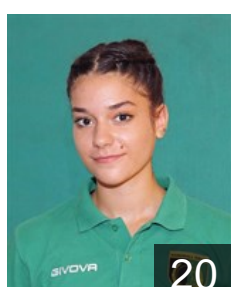

 ITA

Cozzi Mélina Ximena

Position: Left Wing
Place of birth: Buenos Aires
Date of birth: 03.04.1987
Height: 173 cm

 ITA

Di Lisciandro Alessandra

Position: Left Wing
Place of birth: Tarquinia
Date of birth: 06.11.1997
Height: 170 cm

 ITA

Felet Elena

Position: Goalkeeper
Place of birth: Motta di Livenza
Date of birth: 03.09.1999
Height: 168 cm

 ITA

Filindeu Martina

Position: Left Back
Place of birth: Nuoro
Date of birth: 11.11.2005
Height: 169 cm