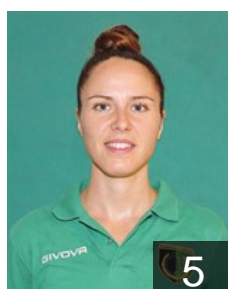

CLUB COMPETITIONS - DELEGATION LIST

EHF European Cup Women 2021/22

 ITA Handball Erice SSD ARL - Players

 ITA

Basolu Silvia

Position: Left Wing
Place of birth: Nuoro
Date of birth: 25.05.1997
Height: 160 cm

 ITA

Benincasa Lorena

Position: Centre Back
Place of birth: Salerno
Date of birth: 01.10.1985
Height: 168 cm

 CRO

Brkic Magdalena

Position: Goalkeeper
Place of birth: Vinkovci
Date of birth: 28.07.1997
Height: 178 cm

 ITA

Colombo Sabrina

Position: Centre Back
Place of birth: Tradate
Date of birth: 26.07.1988
Height: 169 cm

 ITA

Coppola Antonella

Position: Line Player
Place of birth: Salerno
Date of birth: 26.09.1986
Height: 167 cm

 ITA

Cozzi Mélina Ximena

Position: Left Wing
Place of birth: Buenos Aires
Date of birth: 03.04.1987
Height: 173 cm

 ITA

Di Lisciandro Alessandra

Position: Left Wing
Place of birth: Tarquinia
Date of birth: 06.11.1997
Height: 170 cm