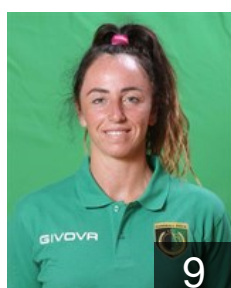

CLUB COMPETITIONS - DELEGATION LIST

EHF European Cup Women 2021/22

 ITA Handball Erice SSD ARL - Players

 ITA

Basolu Silvia

Position: Left Wing
Place of birth: Nuoro
Date of birth: 25.05.1997
Height: 160 cm

 ITA

Benincasa Lorena

Position: Centre Back
Place of birth: Salerno
Date of birth: 01.10.1985
Height: 168 cm

 CRO

Brkic Magdalena

Position: Goalkeeper
Place of birth: Vinkovci
Date of birth: 28.07.1997
Height: 178 cm

 ITA

Colombo Sabrina

Position: Centre Back
Place of birth: Tradate
Date of birth: 26.07.1988
Height: 169 cm

 ITA

Coppola Antonella

Position: Line Player
Place of birth: Salerno
Date of birth: 26.09.1986
Height: 167 cm

 ITA

Cozzi Mélina Ximena

Position: Left Wing
Place of birth: Buenos Aires
Date of birth: 03.04.1987
Height: 173 cm

 ITA

Di Lisciandro Alessandra

Position: Left Wing
Place of birth: Tarquinia
Date of birth: 06.11.1997
Height: 170 cm