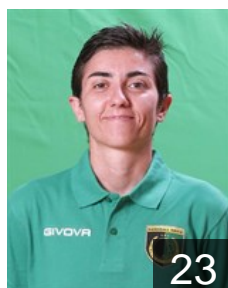

CLUB COMPETITIONS - DELEGATION LIST

EHF European Cup Women 2021/22

 ITA Handball Erice SSD ARL - Players

 ITA

Basolu Silvia

Position: Left Wing
Place of birth: Nuoro
Date of birth: 25.05.1997
Height: 160 cm

 ITA

Benincasa Lorena

Position: Centre Back
Place of birth: Salerno
Date of birth: 01.10.1985
Height: 168 cm

 CRO

Brkic Magdalena

Position: Goalkeeper
Place of birth: Vinkovci
Date of birth: 28.07.1997
Height: 178 cm

 ITA

Colombo Sabrina

Position: Centre Back
Place of birth: Tradate
Date of birth: 26.07.1988
Height: 169 cm

 ITA

Coppola Antonella

Position: Line Player
Place of birth: Salerno
Date of birth: 26.09.1986
Height: 167 cm