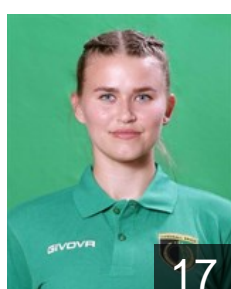

 ITA

Felet Elena

Position: Goalkeeper
Place of birth: Motta di Livenza
Date of birth: 03.09.1999
Height: 168 cm

 ITA

Filindeu Martina

Position: Left Back
Place of birth: Nuoro
Date of birth: 11.11.2005
Height: 169 cm

 ITA

Firinu Benedetta

Position: Right Wing
Place of birth: Nuoro
Date of birth: 03.03.2007
Height: 150 cm

 EST

Gorbatsjova Polina

Position: Centre Back
Place of birth: Tallin
Date of birth: 20.09.2002
Height: 173 cm