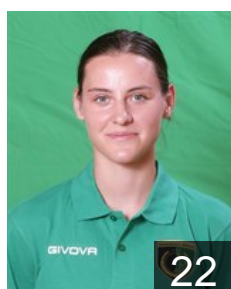

CLUB COMPETITIONS - DELEGATION LIST

EHF European Cup Women 2021/22

 ITA Handball Erice SSD ARL - Players

 ITA

Basolu Silvia

Position: Left Wing
Place of birth: Nuoro
Date of birth: 25.05.1997
Height: 160 cm

 ITA

Benincasa Lorena

Position: Centre Back
Place of birth: Salerno
Date of birth: 01.10.1985
Height: 168 cm

 CRO

Brkic Magdalena

Position: Goalkeeper
Place of birth: Vinkovci
Date of birth: 28.07.1997
Height: 178 cm