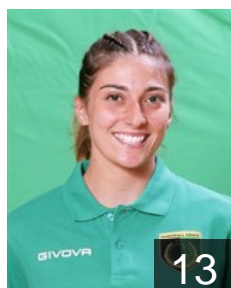

CLUB COMPETITIONS - DELEGATION LIST

EHF European Cup Women 2021/22

 ITA Handball Erice SSD ARL - Players

 ITA

Basolu Silvia

Position: Left Wing
Place of birth: Nuoro
Date of birth: 25.05.1997
Height: 160 cm

 ITA

Benincasa Lorena

Position: Centre Back
Place of birth: Salerno
Date of birth: 01.10.1985
Height: 168 cm

 CRO

Brkic Magdalena

Position: Goalkeeper
Place of birth: Vinkovci
Date of birth: 28.07.1997
Height: 178 cm