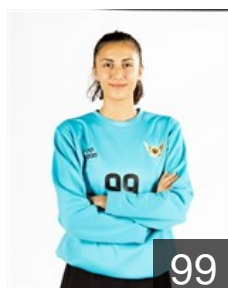

## Matli Buse

Position: Right Wing  
Place of birth: Izmir  
Date of birth: 28.11.1994  
Height: 164 cm

 **TUR**

## Özdemir Hatice

Position: Line Player  
Place of birth: ESKISEHIR  
Date of birth: 26.06.2000  
Height: 178 cm

 **TUR**