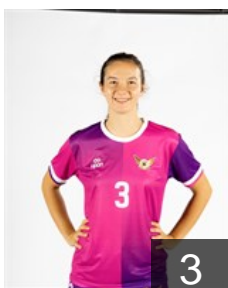

## Özdemir Hatice

Position: Line Player  
Place of birth: ESKISEHIR  
Date of birth: 26.06.2000  
Height: 178 cm

 **TUR**

## Özdemir Öznur

Position: Goalkeeper  
Place of birth: ESKISEHIR  
Date of birth: 22.04.2002  
Height: 183 cm

# CLUB COMPETITIONS - DELEGATION LIST

EHF European Cup Women 2021/22

 **TUR** Ankara Yenimahalle BSK - Players

---

 **TUR**

**Piren Cansu**

Position: Right Back  
Place of birth: Yatagan / MUGLA  
Date of birth: 11.05.1999  
Height: -