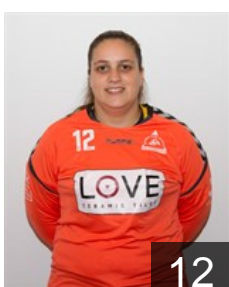

10

 POR

Goncalves Leonor

Position: Right Back
Place of birth: Espinho
Date of birth: 19.09.2000
Height: 168 cm

34

 POR

Justino Carolina

Position: Left Back
Place of birth: Alcanena
Date of birth: 07.01.2002
Height: 173 cm

17

 POR

Leite Ines

Position: Right Wing
Place of birth: Porto
Date of birth: 18.06.2002
Height: 169 cm

20

 POR

Madail Andreia

Position: Goalkeeper
Place of birth: Aveiro
Date of birth: 31.05.1991
Height: 169 cm

12

 POR

Martins Ana Rui

Position: Centre Back
Place of birth: Aveiro
Date of birth: 13.12.2002
Height: 171 cm

55

 POR

Monteiro Carolina

Position: Left Wing
Place of birth: Aveiro
Date of birth: 08.10.1998
Height: 169 cm