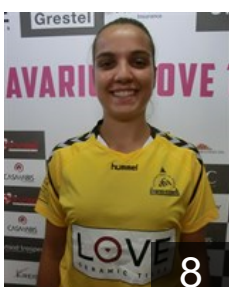

 POR

Silva Ana Carolina

Position: Left Back
Place of birth: Caldas da Rainha
Date of birth: 19.09.1997
Height: 175 cm

 POR

Silva Eulalia

Position: Centre Back
Place of birth: S. João da
Date of birth: 10.04.2000
Height: 163 cm

 POR

Soares Catarina

Position: Right Wing
Place of birth: Estarreja
Date of birth: 16.08.2001
Height: 162 cm

 POR

Soares Monica

Position:
Place of birth: Aveiro
Date of birth: 05.07.1994
Height: -

 POR

Trindade Joana

Position: Line Player
Place of birth: Almeirim
Date of birth: 30.05.2001
Height: 175 cm

EUROPEAN CUP - PLAYERS LIST

EHF European Cup Women 2021/22

 POR Alavarium Love Tiles

Left Club

 POR

Cruz Ines

Position: Left Back
Place of birth: Salreu
Date of birth: 16.11.2001
Height: 171 cm