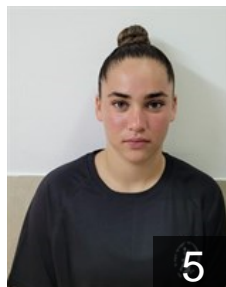

 **ISR**

Morozyuk Karin Keren

Position: Left Wing
Place of birth: Ramat gan
Date of birth: 11.12.2004
Height: 160 cm

 **BLR**

Nikitsina Volha

Position: Goalkeeper
Place of birth: Belinichi
Date of birth: 21.07.1996
Height: 180 cm

 **UKR**

Storozhuk Hanna

Position: Back
Place of birth:
Date of birth: 18.11.1997
Height: -

EUROPEAN CUP - PLAYERS LIST

EHF European Cup Women 2021/22

 **ISR** Maccabi Arazim Ramat gan

SRB

Tasic Dunja

Position: Centre Back
Place of birth: Beograd
Date of birth: 10.06.1987
Height: 174 cm

ISR

Ulzari May

Position: Left Wing
Place of birth: ramat gan
Date of birth: 04.05.2004
Height: 162 cm

ISR

Zehavi Ariel