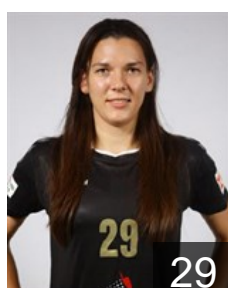

EUROPEAN CUP - PLAYERS LIST

EHF European Cup Women 2021/22

 **ISR** Maccabi Arazim Ramat gan

 **ISR**

Akler Sharon

Position: Back
Place of birth: ramat gan
Date of birth: 19.09.1999
Height: 174 cm

 **ISR**

Amram Maayan

Position: Goalkeeper
Place of birth: Ramat Gan
Date of birth: 18.01.2002
Height: 170 cm

 **SRB**

Blagojevic Ana

Position: Back
Place of birth: belgrade
Date of birth: 16.11.1995
Height: 179 cm

 **ISR**

Grozovsky Chirita Veronika

Position: Line Player
Place of birth: Bir
Date of birth: 09.01.1978
Height: 187 cm

 **ISR**

Hermony Mai

Position: Left Wing
Place of birth: ramat hashrone
Date of birth: 10.10.2002
Height: 163 cm

 **RUS**