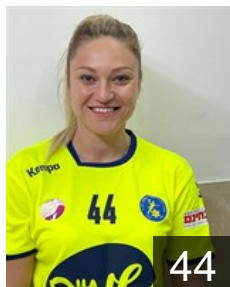

 **ISR**

Levinkind Shani Rahel

Position: Line Player
Place of birth: TLV
Date of birth: 11.12.1990
Height: 168 cm

 **RUS**

Milicevic Kristina

Position: Goalkeeper
Place of birth: Rostov-On-Don
Date of birth: 29.10.1995
Height: 187 cm

 **ISR**

Morozyuk Karin Keren

Position: Left Wing
Place of birth: Ramat gan
Date of birth: 11.12.2004
Height: 160 cm

 **BLR**

Nikitsina Volha

Position: Goalkeeper
Place of birth: Belinichi
Date of birth: 21.07.1996
Height: 180 cm

 **UKR**

Storozhuk Hanna

Position: Back
Place of birth:
Date of birth: 18.11.1997
Height: -

EUROPEAN CUP - PLAYERS LIST

EHF European Cup Women 2021/22

 **ISR** Maccabi Arazim Ramat gan

SRB

Tasic Dunja

Position: Centre Back
Place of birth: Beograd
Date of birth: 10.06.1987
Height: 174 cm

ISR

Ulzari May

Position: Left Wing
Place of birth: ramat gan
Date of birth: 04.05.2004
Height: 162 cm

ISR

Zehavi Ariel