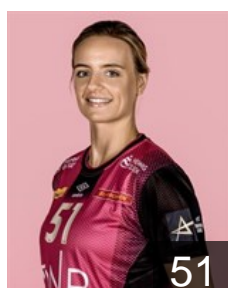

Eriksson Evelina

Position: Goalkeeper
Place of birth: Österhaninge
Date of birth: 20.08.1996
Height: 185 cm

SWE

Guldén Isabelle

Position: Back
Place of birth: Sävedalen
Date of birth: 29.06.1989
Height: 178 cm

NOR

Hesselberg Mina

Position: Left Wing
Place of birth: oslo
Date of birth: 20.04.2000
Height: 177 cm

NOR

Hoeve Tuva Ulsaker

Position: Right Wing
Place of birth: Oslo
Date of birth: 11.06.2000
Height: 172 cm

CZE

Jerábková Markéta

Position: Back
Place of birth:
Date of birth: 08.02.1996
Height: 174 cm

NOR

Jonassen Vilde Kaurin

Position: Left Wing
Place of birth: Kristiansand
Date of birth: 01.09.1992
Height: 164 cm