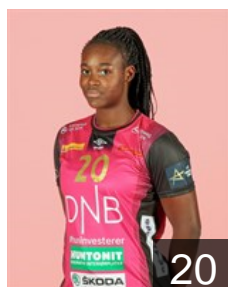

ESP

Tchaptchet Defo Lysa

Position: Line Player
Place of birth:
Date of birth: 20.12.2001
Height: 183 cm