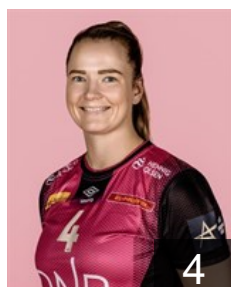

Position: Goalkeeper
Place of birth: Kristiansand
Date of birth: 30.03.1980
Height: 181 cm

CLUB COMPETITIONS - DELEGATION LIST

EHF Champions League Women 2021/22

 NOR *Vipers Kristiansand - Players*

 NOR

Mørk Nora

Position: Back
Place of birth: Oslo
Date of birth: 05.04.1991
Height: 167 cm

 NOR

Naes Andersen S.

Position: Left Wing
Place of birth: Porsgrunn
Date of birth: 12.11.1996
Height: 173 cm

 NOR

Olsen Karoline

Position: Left Wing
Place of birth: Kristiansand
Date of birth: 16.06.1998
Height: 171 cm

 ESP

Pena Abaurrea Nerea

Position: Back
Place of birth: Pamplona
Date of birth: 13.12.1989
Height: 175 cm

 NOR

Refsnes Tonje Haugjord