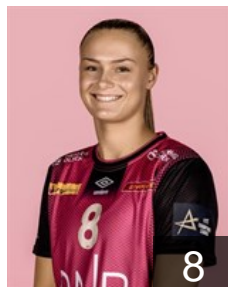

CLUB COMPETITIONS - DELEGATION LIST

EHF Champions League Women 2021/22

 NOR *Vipers Kristiansand - Players*

NOR

Dahl Ragnhild Valle

Position: Back
Place of birth: Molde
Date of birth: 02.01.1998
Height: 178 cm

NOR

Dahlum Karine Emilie

Position: Back
Place of birth: Kristiansand
Date of birth: 16.12.1999
Height: 179 cm

CRO

Debelic Ana

Position: Line Player
Place of birth:
Date of birth: 09.01.1994
Height: 183 cm

SWE