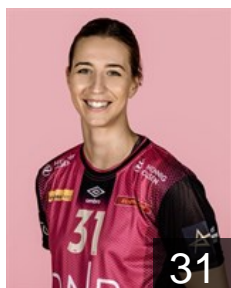

CLUB COMPETITIONS - DELEGATION LIST

EHF Champions League Women 2021/22

 NOR *Vipers Kristiansand - Players*

NOR

Dahl Ragnhild Valle

Position: Back
Place of birth: Molde
Date of birth: 02.01.1998
Height: 178 cm

NOR

Dahlum Karine Emilie

Position: Back
Place of birth: Kristiansand
Date of birth: 16.12.1999
Height: 179 cm

CRO

Debelic Ana

Position: Line Player
Place of birth:
Date of birth: 09.01.1994
Height: 183 cm

SWE