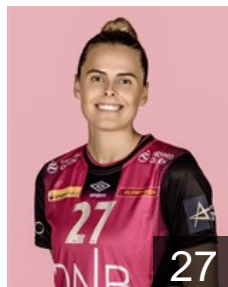

Position: Goalkeeper
Place of birth: Kristiansand
Date of birth: 30.03.1980
Height: 181 cm

CLUB COMPETITIONS - DELEGATION LIST

EHF Champions League Women 2021/22

 NOR *Vipers Kristiansand - Players*

 NOR

Mørk Nora

Position: Back
Place of birth: Oslo
Date of birth: 05.04.1991
Height: 167 cm

 NOR

Naes Andersen S.

Position: Left Wing
Place of birth: Porsgrunn
Date of birth: 12.11.1996
Height: 173 cm

 NOR

Olsen Karoline