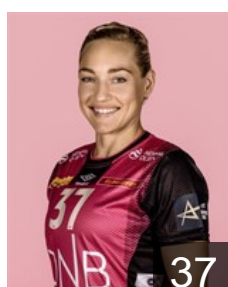

NOR

Hesselberg Mina

Position: Left Wing
Place of birth: oslo
Date of birth: 20.04.2000
Height: 177 cm

NOR

Hoeve Tuva Ulsaker

Position: Right Wing
Place of birth: Oslo
Date of birth: 11.06.2000
Height: 172 cm

CZE

Jerábková Markéta

Position: Back
Place of birth:
Date of birth: 08.02.1996
Height: 174 cm

NOR

Jonassen Vilde Kaurin

Position: Left Wing
Place of birth: Kristiansand
Date of birth: 01.09.1992
Height: 164 cm