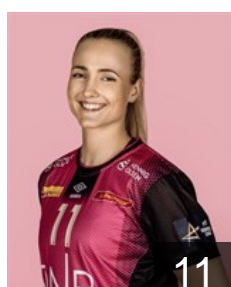

NOR

Waade Silje Katrine

Position: Back
Place of birth: Stjørdal
Date of birth: 20.03.1994
Height: 183 cm