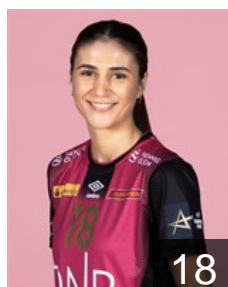

NOR

Dahlum Karine Emilie

Position: Back
Place of birth: Kristiansand
Date of birth: 16.12.1999
Height: 179 cm

CRO

Debelic Ana

Position: Line Player
Place of birth:
Date of birth: 09.01.1994
Height: 183 cm

SWE

Eriksson Evelina

Position: Goalkeeper
Place of birth: Österhaninge
Date of birth: 20.08.1996
Height: 185 cm

SWE

Guldén Isabelle

Position: Back
Place of birth: Sävedalen
Date of birth: 29.06.1989
Height: 178 cm

NOR

Hesselberg Mina

Position: Left Wing
Place of birth: oslo
Date of birth: 20.04.2000
Height: 177 cm

NOR

Hoeve Tuva Ulsaker

Position: Right Wing
Place of birth: Oslo
Date of birth: 11.06.2000
Height: 172 cm