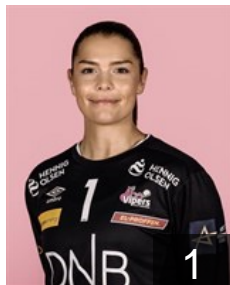

Left Club

NOR

Austmo Pedersen Andrea

Position: Goalkeeper

Place of birth: Trondheim

Date of birth: 19.04.1994

Height: 180 cm

Left Club on 19.06.2022

TEAM OFFICIALS

NOR

Birkrem Fintland Endre

Date of birth: 29.05.1992

NOR

Gjekstad Ole Gustav

Date of birth: 29.11.1967