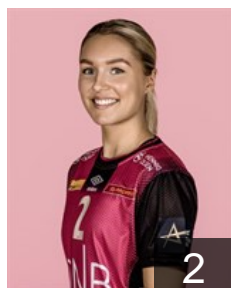

Position: Goalkeeper
Place of birth: Kristiansand
Date of birth: 30.03.1980
Height: 181 cm

CLUB COMPETITIONS - DELEGATION LIST

EHF Champions League Women 2021/22

 NOR *Vipers Kristiansand - Players*

 NOR

Mørk Nora

Position: Back
Place of birth: Oslo
Date of birth: 05.04.1991
Height: 167 cm

 NOR

Naes Andersen S.

Position: Left Wing
Place of birth: Porsgrunn
Date of birth: 12.11.1996
Height: 173 cm

 NOR

Olsen Karoline