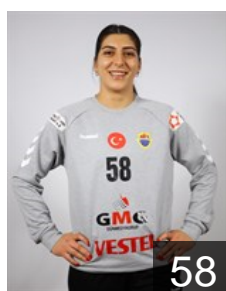

EUROPEAN CUP - PLAYERS LIST

EHF Champions League Women 2021/22

WOMEN'S

TUR Kastamonu Belediyesi GSK

TUR

Akalin Cansu

Position: Line Player
Place of birth: Ankara
Date of birth: 25.08.1998
Height: 178 cm

TUR

Aydin Elif Sila

Position: Left Wing
Place of birth: Ankara
Date of birth: 11.04.1996
Height: 172 cm

TUR

Demirçelen Ceren

Position: Line Player
Place of birth: AMASYA
Date of birth: 23.02.1992
Height: 171 cm

TUR

Durdu Merve

Position: Goalkeeper
Place of birth: SIVAS
Date of birth: 15.04.1996
Height: 180 cm

ANG

Francisco Joao Ruth

Position: Line Player
Place of birth: luada
Date of birth: 17.10.1998
Height: 189 cm

TUR

Iskenderoglu Serpil

Position: Centre Back
Place of birth: Istanbul
Date of birth: 15.07.1982
Height: 167 cm

TUR

Islamoglu Halime

Position: Goalkeeper
Place of birth: Izmir
Date of birth: 10.09.1993
Height: 174 cm