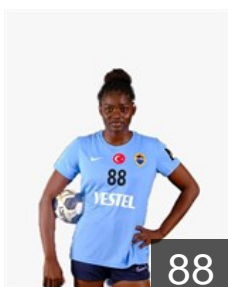

EUROPEAN CUP - PLAYERS LIST

EHF Champions League Women 2021/22

WOMEN'S

TUR Kastamonu Belediyesi GSK

TUR

Akalin Cansu

Position: Line Player
Place of birth: Ankara
Date of birth: 25.08.1998
Height: 178 cm

TUR

Aydin Elif Sila

Position: Left Wing
Place of birth: Ankara
Date of birth: 11.04.1996
Height: 172 cm

TUR

Demirçelen Ceren

Position: Line Player
Place of birth: AMASYA
Date of birth: 23.02.1992
Height: 171 cm

TUR

Durdu Merve

Position: Goalkeeper
Place of birth: SIVAS
Date of birth: 15.04.1996
Height: 180 cm

ANG

Francisco Joao Ruth

Position: Line Player
Place of birth: luada
Date of birth: 17.10.1998
Height: 189 cm

TUR

Iskenderoglu Serpil

Position: Centre Back
Place of birth: Istanbul
Date of birth: 15.07.1982
Height: 167 cm

TUR

Islamoglu Halime

Position: Goalkeeper
Place of birth: Izmir
Date of birth: 10.09.1993
Height: 174 cm