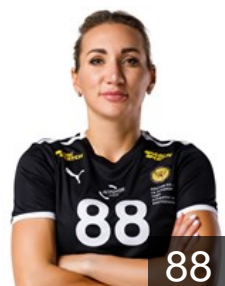

RUS

Bobrovnikova Vladlena

Position: Left Back
Place of birth: Krasnodar
Date of birth: 24.10.1987
Height: 183 cm

RUS

Frolova Yaroslava

Position: Centre Back
Place of birth:
Date of birth: 18.05.1997
Height: 178 cm

RUS

Gabisova Galina

Position: Goalkeeper
Place of birth: Rostov-On-Don
Date of birth: 17.06.1985
Height: 180 cm

RUS

Kalinina Viktoriia

Position: Goalkeeper
Place of birth: Maykop
Date of birth: 08.12.1988
Height: 183 cm

RUS

Klishina Valeriia

Position: Right Wing
Place of birth: Protvino
Date of birth: 14.04.2005
Height: 165 cm

RUS

Kozhokar Kristina

Position: Left Wing
Place of birth:
Date of birth: 28.02.1994
Height: 174 cm

RUS

Kuznetsova Polina

Position: Left Wing
Place of birth: Shopokov
Date of birth: 10.06.1987
Height: 168 cm

SWE

Lagerquist Anna

Position: Line Player
Place of birth: Allhelgona
Date of birth: 16.10.1993
Height: 175 cm