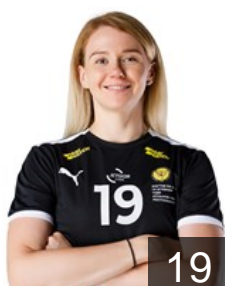

RUS

Klishina Valeriia

Position: Right Wing
Place of birth: Protvino
Date of birth: 14.04.2005
Height: 165 cm

RUS

Kozhokar Kristina

Position: Left Wing
Place of birth:
Date of birth: 28.02.1994
Height: 174 cm

RUS

Kuznetsova Polina

Position: Left Wing
Place of birth: Shopokov
Date of birth: 10.06.1987
Height: 168 cm

SWE

Lagerquist Anna

Position: Line Player
Place of birth: Allhelgona
Date of birth: 16.10.1993
Height: 175 cm

RUS

Lagina Anastasiia

Position: Goalkeeper
Place of birth:
Date of birth: 11.08.1995
Height: 178 cm

RUS

Levsha Ekaterina

Position: Right Wing
Place of birth: Maykop
Date of birth: 06.04.1993
Height: 170 cm

RUS

Makeeva Ksenia

Position: Line Player
Place of birth: Ufa
Date of birth: 19.09.1990
Height: 186 cm

CLUB COMPETITIONS - DELEGATION LIST

EHF Champions League Women 2021/22

 RUS Rostov-Don - Players

 RUS

Managarova Iuliia