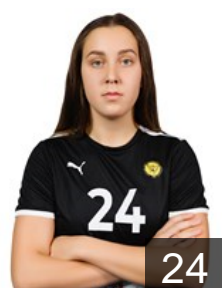

RUS

Lagina Anastasiia

Position: Goalkeeper
Place of birth:
Date of birth: 11.08.1995
Height: 178 cm

RUS

Levsha Ekaterina

Position: Right Wing
Place of birth: Maykop
Date of birth: 06.04.1993
Height: 170 cm

RUS

Makeeva Ksenia

Position: Line Player
Place of birth: Ufa
Date of birth: 19.09.1990
Height: 186 cm

CLUB COMPETITIONS - DELEGATION LIST

EHF Champions League Women 2021/22

 RUS Rostov-Don - Players

 RUS

Managarova Iuliia

Position: Right Wing
Place of birth:
Date of birth: 27.09.1988
Height: 170 cm

 RUS

Pichugina Melanya

Position: Line Player
Place of birth: Krasnodar
Date of birth: 22.09.2004
Height: 175 cm

 RUS

Reshetnikova Alina