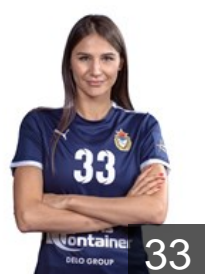

## DMITRIEVA Daria

Position: Centre Back  
Place of birth:  
Date of birth: 09.08.1995  
Height: 181 cm

RUS

## GORSHKOVA Polina

Position: Left Wing  
Place of birth:  
Date of birth: 22.11.1989  
Height: 172 cm

RUS

## ILINA Ekaterina

Position: Centre Back  
Place of birth:  
Date of birth: 07.03.1991  
Height: 175 cm

RUS

## ILLARIONOVA Anastasiia

Position: Line Player  
Place of birth:  
Date of birth: 28.03.1999  
Height: 180 cm

RUS