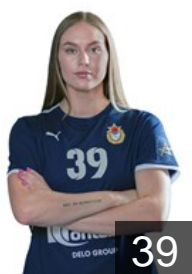

## SCHEGLOVA Kristina

Position: Right Back  
Place of birth: Tolyatti  
Date of birth: 20.05.2003  
Height: 174 cm

## Sedoykina Anna

Position: Goalkeeper  
Place of birth: Volgograd  
Date of birth: 01.08.1984  
Height: 184 cm

 BLR

## Shamanouskaya Viktoryia

Position: Line Player  
Place of birth: Minsk  
Date of birth: 08.08.1993  
Height: 172 cm

 RUS