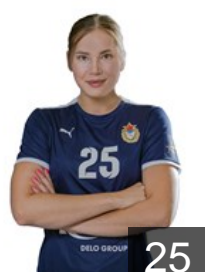

RUS

KAPLINA Polina

Position: Goalkeeper
Place of birth:
Date of birth: 16.08.1999
Height: 181 cm

RUS

KIPEN Viktoria

Position: Right Wing
Place of birth: Togliatti
Date of birth: 14.05.2003
Height: 169 cm

RUS

MARKOVA Iuliia

Position: Left Wing
Place of birth:
Date of birth: 10.08.1996
Height: 169 cm

RUS

MIKHAYLICHENKO Elena

Position: Left Back
Place of birth:
Date of birth: 14.09.2001
Height: 180 cm

RUS

RABAZULKINA Elena

Position: Left Wing
Place of birth: Moscow
Date of birth: 03.12.2001
Height: 177 cm

MKD

RISTOVSKA Sara

Position: Right Wing
Place of birth: Skopje
Date of birth: 09.09.1996
Height: 169 cm

RUS

SABIROVA Karina

Position: Centre Back
Place of birth:
Date of birth: 23.03.1998
Height: 180 cm

RUS

SCHEGLOVA Kristina

Position: Right Back
Place of birth: Tolyatti
Date of birth: 20.05.2003
Height: 174 cm

CLUB COMPETITIONS - DELEGATION LIST