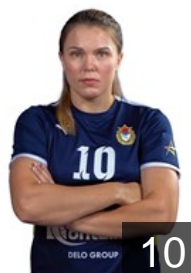

Position: Centre Back
Place of birth:
Date of birth: 23.03.1998
Height: 180 cm

RUS

SCHEGLOVA Kristina

Position: Right Back
Place of birth: Tolyatti
Date of birth: 20.05.2003
Height: 174 cm

CLUB COMPETITIONS - DELEGATION LIST

EHF Champions League Women 2021/22

 RUS CSKA - Players

 RUS

Sedoykina Anna

Position: Goalkeeper
Place of birth: Volgograd
Date of birth: 01.08.1984
Height: 184 cm

 BLR

Shamanouskaya Viktoryia

Position: Line Player
Place of birth: Minsk
Date of birth: 08.08.1993
Height: 172 cm

 RUS

Skorobogatchenko Antonina

Position: Right Back
Place of birth:
Date of birth: 14.02.1999
Height: 182 cm

 RUS

Sudakova Marina

Position: Right Wing
Place of birth: Volgograd
Date of birth: 17.02.1989
Height: 164 cm

 RUS

Vasilenko Valeriia

Position: Goalkeeper
Place of birth: Moscow
Date of birth: 10.07.2002
Height: 171 cm

 RUS

Vedekhina Polina

Position: Left Back
Place of birth:
Date of birth: 06.01.1994
Height: 177 cm