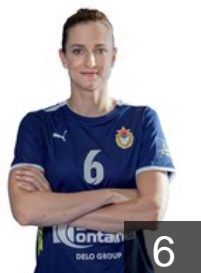

Left Club

SLO

Gros Ana

Position: Right Back
Place of birth: Slovenj Gradec
Date of birth: 21.01.1991
Height: 186 cm

Left Club on 16.03.2022