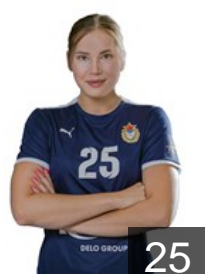

## MARKOVA Iuliia

Position: Left Wing  
Place of birth:  
Date of birth: 10.08.1996  
Height: 169 cm

RUS

## MIKHAYLICHENKO Elena

Position: Left Back  
Place of birth:  
Date of birth: 14.09.2001  
Height: 180 cm

RUS

## RABAZULKINA Elena

Position: Left Wing  
Place of birth: Moscow  
Date of birth: 03.12.2001  
Height: 177 cm

MKD

## RISTOVSKA Sara

Position: Right Wing  
Place of birth: Skopje  
Date of birth: 09.09.1996  
Height: 169 cm

RUS