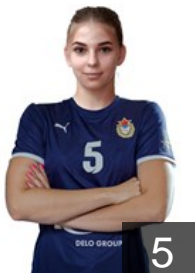

## DMITRIEVA Daria

Position: Centre Back  
Place of birth:  
Date of birth: 09.08.1995  
Height: 181 cm

RUS

## ILINA Ekaterina

Position: Centre Back  
Place of birth:  
Date of birth: 07.03.1991  
Height: 175 cm

RUS

## ILLARIONOVA Anastasiia

Position: Line Player  
Place of birth:  
Date of birth: 28.03.1999  
Height: 180 cm

RUS

## KAPLINA Polina

Position: Goalkeeper  
Place of birth:  
Date of birth: 16.08.1999  
Height: 181 cm

RUS