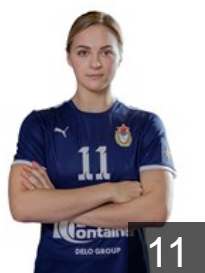

RUS CSKA

RUS

DMITRIEVA Daria

Position: Centre Back
Place of birth:
Date of birth: 09.08.1995
Height: 181 cm