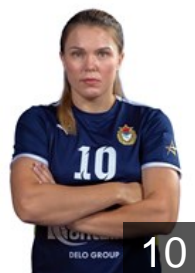

## SABIROVA Karina

Position: Centre Back  
Place of birth:  
Date of birth: 23.03.1998  
Height: 180 cm

RUS

## SCHEGLOVA Kristina

Position: Right Back  
Place of birth: Tolyatti  
Date of birth: 20.05.2003  
Height: 174 cm

## Sedoykina Anna

Position: Goalkeeper  
Place of birth: Volgograd  
Date of birth: 01.08.1984  
Height: 184 cm

 BLR