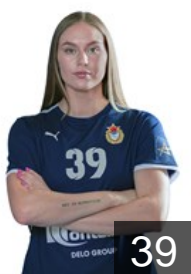

Position: Centre Back
Place of birth:
Date of birth: 23.03.1998
Height: 180 cm

RUS

SCHEGLOVA Kristina

Position: Right Back
Place of birth: Tolyatti
Date of birth: 20.05.2003
Height: 174 cm

CLUB COMPETITIONS - DELEGATION LIST

EHF Champions League Women 2021/22

 RUS CSKA - Players

 RUS

Sedoykina Anna

Position: Goalkeeper
Place of birth: Volgograd
Date of birth: 01.08.1984
Height: 184 cm

 BLR

Shamanouskaya Viktoryia

Position: Line Player
Place of birth: Minsk
Date of birth: 08.08.1993
Height: 172 cm

 RUS

Skorobogatchenko Antonina

Position: Right Back
Place of birth:
Date of birth: 14.02.1999
Height: 182 cm

 RUS

Sudakova Marina

Position: Right Wing
Place of birth: Volgograd
Date of birth: 17.02.1989
Height: 164 cm

 RUS

Vasilenko Valeriia

Position: Goalkeeper
Place of birth: Moscow
Date of birth: 10.07.2002
Height: 171 cm

 RUS

Vedekhina Polina

Position: Left Back
Place of birth:
Date of birth: 06.01.1994
Height: 177 cm