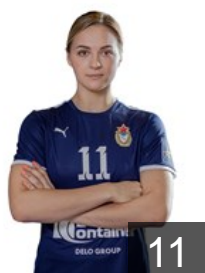

CLUB COMPETITIONS - DELEGATION LIST

EHF Champions League Women 2021/22

 RUS CSKA - Players

RUS

DMITRIEVA Daria

Position: Centre Back
Place of birth:
Date of birth: 09.08.1995
Height: 181 cm

RUS

GORSHKOVA Polina

Position: Left Wing
Place of birth:
Date of birth: 22.11.1989
Height: 172 cm

RUS

ILINA Ekaterina

Position: Centre Back
Place of birth:
Date of birth: 07.03.1991
Height: 175 cm

RUS

ILLARIONOVA Anastasiia

Position: Line Player
Place of birth:
Date of birth: 28.03.1999
Height: 180 cm

RUS

KAPLINA Polina

Position: Goalkeeper
Place of birth:
Date of birth: 16.08.1999
Height: 181 cm

RUS

KIPEN Viktoria

Position: Right Wing
Place of birth: Togliatti
Date of birth: 14.05.2003
Height: 169 cm

RUS

MARKOVA Iuliia

Position: Left Wing
Place of birth:
Date of birth: 10.08.1996
Height: 169 cm

RUS

MIKHAYLICHENKO Elena

Position: Left Back
Place of birth:
Date of birth: 14.09.2001
Height: 180 cm

RUS

RABAZULKINA Elena