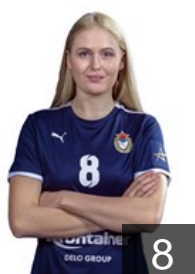

## ILLARIONOVA Anastasiia

Position: Line Player  
Place of birth:  
Date of birth: 28.03.1999  
Height: 180 cm

RUS

## KAPLINA Polina

Position: Goalkeeper  
Place of birth:  
Date of birth: 16.08.1999  
Height: 181 cm

RUS

## KIPEN Viktoria

Position: Right Wing  
Place of birth: Togliatti  
Date of birth: 14.05.2003  
Height: 169 cm

RUS

## MARKOVA Iuliia

Position: Left Wing  
Place of birth:  
Date of birth: 10.08.1996  
Height: 169 cm

RUS