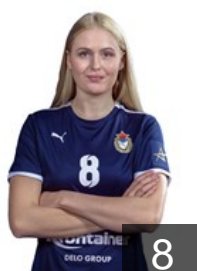

Position: Left Wing
Place of birth:
Date of birth: 22.11.1989
Height: 172 cm

RUS

ILINA Ekaterina

Position: Centre Back
Place of birth:
Date of birth: 07.03.1991
Height: 175 cm

RUS

ILLARIONOVA Anastasiia

Position: Line Player
Place of birth:
Date of birth: 28.03.1999
Height: 180 cm

RUS

KAPLINA Polina

Position: Goalkeeper
Place of birth:
Date of birth: 16.08.1999
Height: 181 cm

RUS

KIPEN Viktoria

Position: Right Wing
Place of birth: Togliatti
Date of birth: 14.05.2003
Height: 169 cm

RUS

MARKOVA Iuliia

Position: Left Wing
Place of birth:
Date of birth: 10.08.1996
Height: 169 cm

RUS

MIKHAYLICHENKO Elena

Position: Left Back
Place of birth:
Date of birth: 14.09.2001
Height: 180 cm

RUS

RABAZULKINA Elena

Position: Left Wing
Place of birth: Moscow
Date of birth: 03.12.2001
Height: 177 cm

MKD

RISTOVSKA Sara

Position: Right Wing
Place of birth: Skopje
Date of birth: 09.09.1996
Height: 169 cm

RUS

SABIROVA Karina