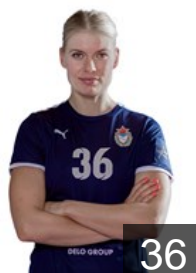

## Vedekhina Polina

Position: Left Back  
Place of birth:  
Date of birth: 06.01.1994  
Height: 177 cm

## Left Club

 SLO

**Gros Ana**

Position: Right Back  
Place of birth: Slovenj Gradec  
Date of birth: 21.01.1991  
Height: 186 cm

Left Club on 16.03.2022

 DEN

**Heindahl K.**

Position: Line Player  
Place of birth:  
Date of birth: 26.03.1992  
Height: 185 cm