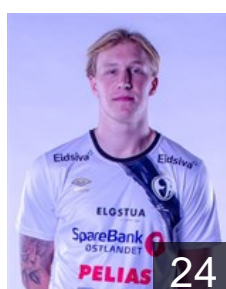

SWE

Johansson Eric

Position: Left Back
Place of birth: Eskilstuna
Date of birth: 28.06.2000
Height: 197 cm
Weight: 100 kg
Left Club on 29.06.2022