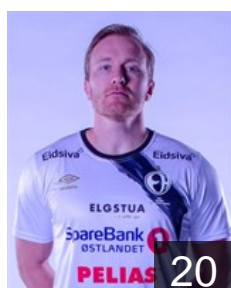

## Hedberg Christopher

Position: Right Wing  
Place of birth: Skövde  
Date of birth: 08.08.1992  
Height: 190 cm  
Weight: 88 kg

NOR

## Heldal Sindre

Position: Left Wing  
Place of birth: Bergen  
Date of birth: 10.02.1999  
Height: 183 cm  
Weight: 77 kg

NOR

## Imsgard Emil Kheri

Position: Goalkeeper  
Place of birth: Hamar  
Date of birth: 06.03.1998  
Height: 197 cm  
Weight: 95 kg

NOR