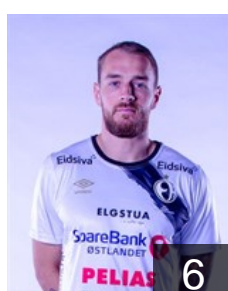

## Mathe Dominik

Position: Right Back  
Place of birth: Nyiregyhaza  
Date of birth: 01.04.1999  
Height: 201 cm  
Weight: 108 kg

NOR

## Moen Jacob

Position: Back  
Place of birth:  
Date of birth: 30.05.2003  
Height: 187 cm  
Weight: 83 kg

NOR