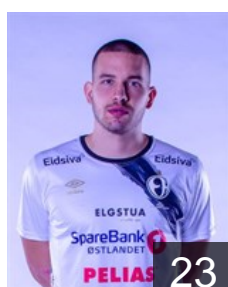

## Imsgard Emil Kheri

Position: Goalkeeper  
Place of birth: Hamar  
Date of birth: 06.03.1998  
Height: 197 cm  
Weight: 95 kg

NOR

## Langaas Endre

Position: Line Player  
Place of birth: Trondheim  
Date of birth: 05.10.1991  
Height: 185 cm  
Weight: 100 kg

NOR

## Larsen Kristian Hübert

Position: Line Player  
Place of birth: Sandefjord  
Date of birth: 22.03.2000  
Height: 199 cm  
Weight: 103 kg

NOR

## Lien Kasper Thorsen

Position: Right Wing  
Place of birth: Fredrikstad  
Date of birth: 15.04.2001  
Height: 191 cm  
Weight: 84 kg

HUN