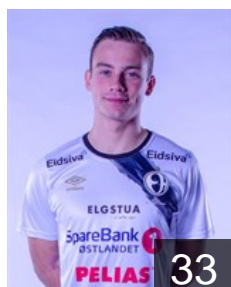

## Fingren Niclas

Position: Left Back  
Place of birth: Kungsbacka  
Date of birth: 19.11.1995  
Height: 197 cm  
Weight: 99 kg

NOR

## Grøndahl Tobias Schjøberg

Position: Centre Back  
Place of birth: Bærum  
Date of birth: 22.01.2001  
Height: 183 cm  
Weight: 80 kg

SWE

## Hedberg Christopher

Position: Right Wing  
Place of birth: Skövde  
Date of birth: 08.08.1992  
Height: 190 cm  
Weight: 88 kg

NOR

## Heldal Sindre

Position: Left Wing  
Place of birth: Bergen  
Date of birth: 10.02.1999  
Height: 183 cm  
Weight: 77 kg

NOR