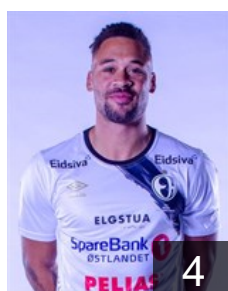

## Dahl Brede

Position: Goalkeeper  
Place of birth: Elverum  
Date of birth: 20.06.2000  
Height: 189 cm  
Weight: 80 kg

SWE

## Fingren Niclas

Position: Left Back  
Place of birth: Kungsbacka  
Date of birth: 19.11.1995  
Height: 197 cm  
Weight: 99 kg

NOR

## Grøndahl Tobias Schjøberg

Position: Centre Back  
Place of birth: Bærum  
Date of birth: 22.01.2001  
Height: 183 cm  
Weight: 80 kg

SWE

## Hedberg Christopher

Position: Right Wing  
Place of birth: Skövde  
Date of birth: 08.08.1992  
Height: 190 cm  
Weight: 88 kg

NOR