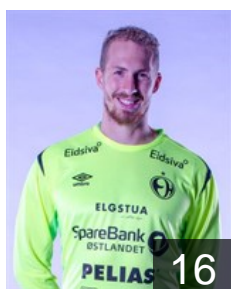

Left Club

DEN

Fries Thorsten

Position: Goalkeeper
Place of birth: Tønder
Date of birth: 22.01.1993
Height: 196 cm
Weight: 94 kg
Left Club on 27.06.2022