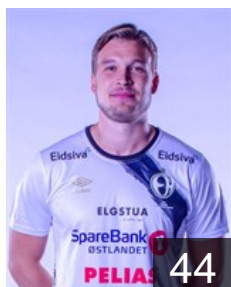

NOR

Solstad Thomas Alfred

Position: Line Player
Place of birth: Ski
Date of birth: 26.02.1997
Height: 194 cm
Weight: 110 kg
Left Club on 27.06.2022