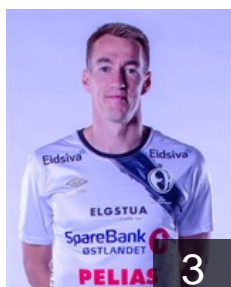

## Pettersen Simen Holand

Position: Left Back  
Place of birth: Sandefjord  
Date of birth: 08.04.1998  
Height: 188 cm  
Weight: 86 kg

 NOR

## Stafset Erlend

Position: Right Back  
Place of birth: Elverum  
Date of birth: 21.10.2002  
Height: 180 cm  
Weight: 75 kg

 ISL

## Þorkelsson Orri Freyr

Position: Left Wing  
Place of birth: Reykjavík  
Date of birth: 25.06.1999  
Height: 185 cm  
Weight: 88 kg

 CRO