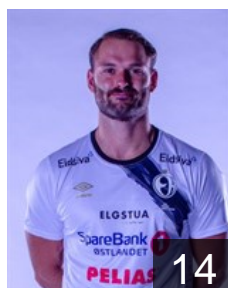

## Dahl Brede

Position: Goalkeeper  
Place of birth: Elverum  
Date of birth: 20.06.2000  
Height: 189 cm  
Weight: 80 kg

SWE