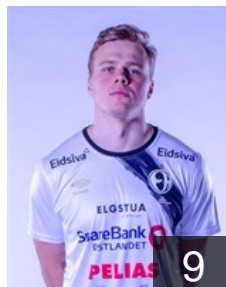

NOR

Pettersen Simen Holand

Position: Left Back
Place of birth: Sandefjord
Date of birth: 08.04.1998
Height: 188 cm
Weight: 86 kg