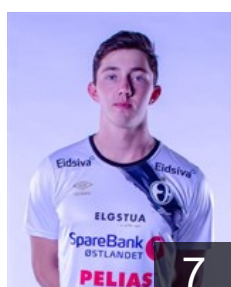

## Heldal Sindre

Position: Left Wing  
Place of birth: Bergen  
Date of birth: 10.02.1999  
Height: 183 cm  
Weight: 77 kg

NOR

## Imsgard Emil Kheri

Position: Goalkeeper  
Place of birth: Hamar  
Date of birth: 06.03.1998  
Height: 197 cm  
Weight: 95 kg

NOR

## Langaas Endre

Position: Line Player  
Place of birth: Trondheim  
Date of birth: 05.10.1991  
Height: 185 cm  
Weight: 100 kg

NOR

## Larsen Kristian Hübert

Position: Line Player  
Place of birth: Sandefjord  
Date of birth: 22.03.2000  
Height: 199 cm  
Weight: 103 kg

NOR