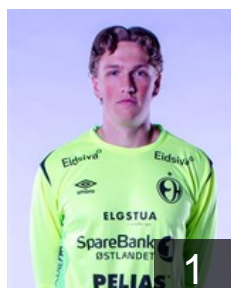

NOR Elverum Håndball - Players

NOR

Dahl Brede

Position: Goalkeeper
Place of birth: Elverum
Date of birth: 20.06.2000
Height: 189 cm
Weight: 80 kg