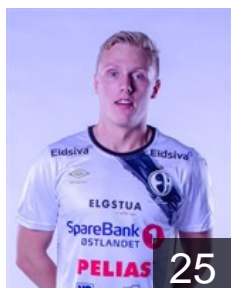

## Pálsson Aron

Position: Back  
Place of birth: Grótta  
Date of birth: 18.10.1996  
Height: 200 cm  
Weight: 91 kg

 NOR

## Pettersen Simen Holand

Position: Left Back  
Place of birth: Sandefjord  
Date of birth: 08.04.1998  
Height: 188 cm  
Weight: 86 kg

 NOR