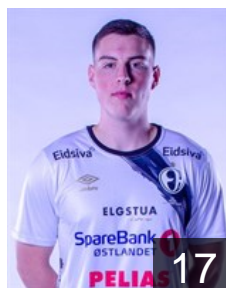

## Pettersen Simen Holand

Position: Left Back  
Place of birth: Sandefjord  
Date of birth: 08.04.1998  
Height: 188 cm  
Weight: 86 kg

 NOR

## Stafset Erlend

Position: Right Back  
Place of birth: Elverum  
Date of birth: 21.10.2002  
Height: 180 cm  
Weight: 75 kg

 ISL