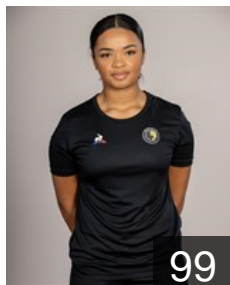

CLUB COMPETITIONS - DELEGATION LIST

EHF European League Women 2020/21

 FRA Paris 92 - Players

 FRA

Ayong Leslie

Position: Centre Back
Place of birth: Tours
Date of birth: 09.12.2002
Height: 174 cm

99

 FRA

Chauveau Alisee

Position: Right Wing
Place of birth: Niort
Date of birth: 21.02.2001
Height: 168 cm

23

 FRA

Cissokho Aminata

Position: Left Wing
Place of birth: PARIS
Date of birth: 01.06.2001
Height: 177 cm