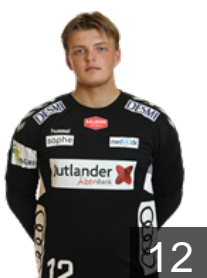

## Aggefors Mikael

Position: Goalkeeper  
Place of birth: Stockholm  
Date of birth: 20.01.1985  
Height: 191 cm  
Weight: 91 kg

DEN

## Andersen Magnus Dahl

Position: Left Wing  
Place of birth: Frederikshavn  
Date of birth: 25.08.2002  
Height: 197 cm  
Weight: 87 kg

DEN

## Antonsen Rene

Position: Line Player  
Place of birth: Vesthimmerland  
Date of birth: 04.03.1992  
Height: 195 cm  
Weight: 93 kg

NOR

## Barthold Sebastian

Position: Left Wing  
Place of birth: Oslo  
Date of birth: 27.08.1991  
Height: 184 cm  
Weight: 88 kg

DEN