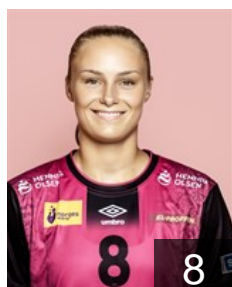

CLUB COMPETITIONS - DELEGATION LIST

DELO EHF Champions League 2020/21

 NOR *Vipers Kristiansand - Players*

 NOR

Andenaes June

Position: Line Player
Place of birth: Gloppen
Date of birth: 09.06.1983
Height: 176 cm

 NOR

Andersen S.

Position: Left Wing
Place of birth: Skien
Date of birth: 12.11.1996
Height: 173 cm

 NOR

Arntzen Emilie Hegh

Position: Left Back
Place of birth: Skien
Date of birth: 01.01.1994
Height: 184 cm

 NOR

Dahl Ragnhild Valle

Position: Left Back
Place of birth: Molde
Date of birth: 02.01.1998
Height: 178 cm

 NOR

Dahlum Karine Emilie

Position: Right Back
Place of birth: Kristiansand
Date of birth: 16.12.1999
Height: 175 cm

 SWE

Eriksson Evelina

Position: Goalkeeper
Place of birth: Østerhaninge
Date of birth: 20.08.1996
Height: 184 cm

 NOR

Hårtevit Thomassen Kristine

Position: Left Back
Place of birth: Kristiansand
Date of birth: 06.02.2001
Height: 178 cm