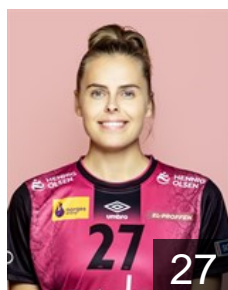

CLUB COMPETITIONS - DELEGATION LIST

DELO EHF Champions League 2020/21

 NOR *Vipers Kristiansand - Players*

 NOR

Andenaes June

Position: Line Player
Place of birth: Gloppen
Date of birth: 09.06.1983
Height: 176 cm

 NOR

Andersen S.

Position: Left Wing
Place of birth: Skien
Date of birth: 12.11.1996
Height: 173 cm

 NOR

Arntzen Emilie Hegh

Position: Left Back
Place of birth: Skien
Date of birth: 01.01.1994
Height: 184 cm

 NOR

Dahl Ragnhild Valle

Position: Left Back
Place of birth: Molde
Date of birth: 02.01.1998
Height: 178 cm

 NOR

Dahlum Karine Emilie

Position: Right Back
Place of birth: Kristiansand
Date of birth: 16.12.1999
Height: 175 cm