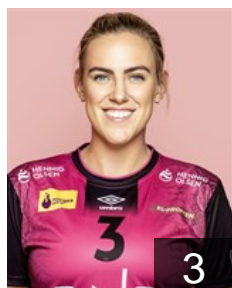

CLUB COMPETITIONS - DELEGATION LIST

DELO EHF Champions League 2020/21

 NOR *Vipers Kristiansand - Players*

 NOR

Andenaes June

Position: Line Player
Place of birth: Gloppen
Date of birth: 09.06.1983
Height: 176 cm

 NOR

Andersen S.

Position: Left Wing
Place of birth: Skien
Date of birth: 12.11.1996
Height: 173 cm

 NOR

Arntzen Emilie Hegh

Position: Left Back
Place of birth: Skien
Date of birth: 01.01.1994
Height: 184 cm