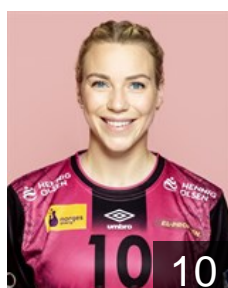

 NOR

Dahl Ragnhild Valle

Position: Left Back
Place of birth: Molde
Date of birth: 02.01.1998
Height: 178 cm

 NOR

Dahlum Karine Emilie

Position: Right Back
Place of birth: Kristiansand
Date of birth: 16.12.1999
Height: 175 cm

 SWE

Eriksson Evelina

Position: Goalkeeper
Place of birth: Østerhaninge
Date of birth: 20.08.1996
Height: 184 cm

 NOR

Hårtevit Thomassen Kristine

Position: Left Back
Place of birth: Kristiansand
Date of birth: 06.02.2001
Height: 178 cm