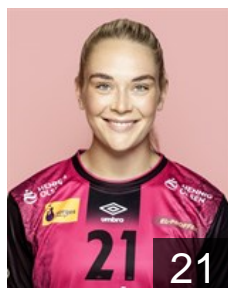

CLUB COMPETITIONS - DELEGATION LIST

DELO EHF Champions League 2020/21

 NOR *Vipers Kristiansand - Players*

 NOR

Andenaes June

Position: Line Player
Place of birth: Gloppen
Date of birth: 09.06.1983
Height: 176 cm

 NOR

Andersen S.

Position: Left Wing
Place of birth: Skien
Date of birth: 12.11.1996
Height: 173 cm

 NOR

Arntzen Emilie Hegh

Position: Left Back
Place of birth: Skien
Date of birth: 01.01.1994
Height: 184 cm

 NOR

Dahl Ragnhild Valle

Position: Left Back
Place of birth: Molde
Date of birth: 02.01.1998
Height: 178 cm

 NOR

Dahlum Karine Emilie

Position: Right Back
Place of birth: Kristiansand
Date of birth: 16.12.1999
Height: 175 cm

 SWE

Eriksson Evelina

Position: Goalkeeper
Place of birth: Østerhaninge
Date of birth: 20.08.1996
Height: 184 cm

 NOR

Hårtevit Thomassen Kristine

Position: Left Back
Place of birth: Kristiansand
Date of birth: 06.02.2001
Height: 178 cm