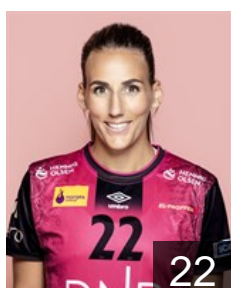

 NOR

Olsen Karoline

Position: Left Wing
Place of birth: Kristiansand
Date of birth: 16.06.1998
Height: 171 cm

 NOR

Pedersen Andrea Austmo

Position: Goalkeeper
Place of birth: Trondheim
Date of birth: 19.04.1994
Height: 180 cm

 NOR

Refsnes Tonje

Position: Centre Back
Place of birth: Kristiansand
Date of birth: 13.11.1994
Height: 170 cm

 NOR

Sulland Linn Jorum

Position: Right Back
Place of birth: Oslo
Date of birth: 15.07.1984
Height: 178 cm

 NOR

Tomac Marta

Position: Centre Back
Place of birth: Trondheim
Date of birth: 20.09.1990
Height: 179 cm

 NOR

Waade Silje Katrine

Position: Right Back
Place of birth: Stjørdal
Date of birth: 20.03.1994
Height: 183 cm