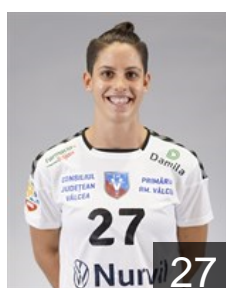

 ROU

**Bucur Daria**

Position: Right Back  
Place of birth: Constanta  
Date of birth: 11.07.1999  
Height: 180 cm

 ROU

**Ciuca Diana Cristiana**

Position: Goalkeeper  
Place of birth: Craiova  
Date of birth: 01.06.2000  
Height: 181 cm

 ROU

**Dascalete Elena Raluca**

Position: Right Back  
Place of birth: Horezu  
Date of birth: 08.01.1992  
Height: 184 cm

 HUN

**Elghaoui Asma**

Position: Line Player  
Place of birth: Monastir  
Date of birth: 29.08.1991  
Height: 174 cm

 ESP

**Fernandez Fraga Alicia**

Position: Centre Back  
Place of birth: Valdovino  
Date of birth: 21.12.1992  
Height: 172 cm

 ROU

**Florica Elena Cristina**

Position: Left Wing  
Place of birth: Creteni  
Date of birth: 11.05.1992  
Height: 174 cm

 UKR

**Glibko Iryna**

Position: Left Back  
Place of birth: Odessa  
Date of birth: 18.02.1990  
Height: 169 cm

 ESP

**Gonzalez Alvarez Mireya**

Position: Right Back  
Place of birth: Leon  
Date of birth: 18.07.1991  
Height: 178 cm