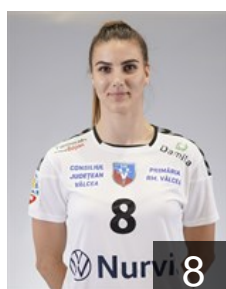

# CLUB COMPETITIONS - DELEGATION LIST

DELO EHF Champions League 2020/21

 ROU SCM Ramnicu Valcea - Players

 MNE

**Batinovic Marta**

Position: Goalkeeper  
Place of birth: Metkovic  
Date of birth: 20.04.1990  
Height: 188 cm

 ROU

**Bucur Daria**

Position: Right Back  
Place of birth: Constanta  
Date of birth: 11.07.1999  
Height: 180 cm

 ROU

**Ciuca Diana Cristiana**

Position: Goalkeeper  
Place of birth: Craiova  
Date of birth: 01.06.2000  
Height: 181 cm

 ROU

**Dascalete Elena Raluca**

Position: Right Back  
Place of birth: Horezu  
Date of birth: 08.01.1992  
Height: 184 cm

 HUN

**Elghaoui Asma**

Position: Line Player  
Place of birth: Monastir  
Date of birth: 29.08.1991  
Height: 174 cm

 ESP

**Fernandez Fraga Alicia**

Position: Centre Back  
Place of birth: Valdovino  
Date of birth: 21.12.1992  
Height: 172 cm

 ROU

**Florica Elena Cristina**

Position: Left Wing  
Place of birth: Creteni  
Date of birth: 11.05.1992  
Height: 174 cm