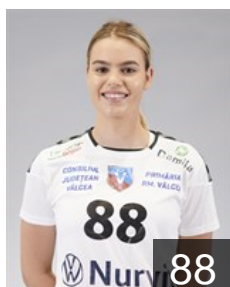

 ESP

**Lopez Herrero Marta**

Position: Right Wing  
Place of birth: Malaga  
Date of birth: 04.02.1990  
Height: 165 cm

# CLUB COMPETITIONS - DELEGATION LIST

DELO EHF Champions League 2020/21

 ROU SCM Ramnicu Valcea - Players

 ROU  
**Lupei Corina Elena Romina**

Position: Right Wing  
Place of birth: Targu Mures  
Date of birth: 12.07.2002  
Height: 175 cm

 ROU  
**Marin Iuliana Daniela**

Position: Line Player  
Place of birth: Slobozia  
Date of birth: 11.04.2000  
Height: 179 cm

 GER  
**Minevskaja Evgenija**

Position: Left Back  
Place of birth: Minsk  
Date of birth: 31.10.1992  
Height: 183 cm

 SRB  
**Nikolic Zeljka**

Position: Right Wing  
Place of birth: Priboj  
Date of birth: 12.07.1991  
Height: 164 cm

 ROU  
**Stamin Roberta Maria**

Position: Right Wing  
Place of birth: Bechet  
Date of birth: 25.02.2001  
Height: 175 cm