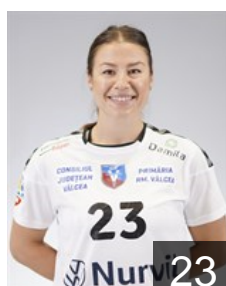

 ESP

**Fernandez Fraga Alicia**

Position: Centre Back  
Place of birth: Valdovino  
Date of birth: 21.12.1992  
Height: 172 cm

 ROU

**Florica Elena Cristina**

Position: Left Wing  
Place of birth: Creteni  
Date of birth: 11.05.1992  
Height: 174 cm

 UKR

**Glibko Iryna**

Position: Left Back  
Place of birth: Odessa  
Date of birth: 18.02.1990  
Height: 169 cm

 ESP

**Gonzalez Alvarez Mireya**

Position: Right Back  
Place of birth: Leon  
Date of birth: 18.07.1991  
Height: 178 cm

 ROU

**Hosu Daciana**

Position: Goalkeeper  
Place of birth: Bistrita  
Date of birth: 16.01.1998  
Height: 181 cm

 SRB

**Liscevic Kristina**

Position: Centre Back  
Place of birth: Sombor  
Date of birth: 20.10.1989  
Height: 173 cm

 ESP

**Lopez Herrero Marta**

Position: Right Wing  
Place of birth: Malaga  
Date of birth: 04.02.1990  
Height: 165 cm