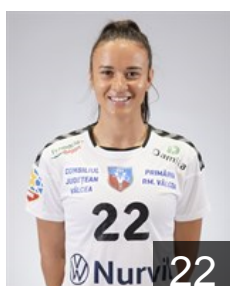

 ROU

**Bucur Daria**

Position: Right Back  
Place of birth: Constanta  
Date of birth: 11.07.1999  
Height: 180 cm

 ROU

**Ciuca Diana Cristiana**

Position: Goalkeeper  
Place of birth: Craiova  
Date of birth: 01.06.2000  
Height: 181 cm

 ROU

**Dascalete Elena Raluca**

Position: Right Back  
Place of birth: Horezu  
Date of birth: 08.01.1992  
Height: 184 cm

 HUN

**Elghaoui Asma**

Position: Line Player  
Place of birth: Monastir  
Date of birth: 29.08.1991  
Height: 174 cm

 ESP

**Fernandez Fraga Alicia**

Position: Centre Back  
Place of birth: Valdovino  
Date of birth: 21.12.1992  
Height: 172 cm

 ROU

**Florica Elena Cristina**

Position: Left Wing  
Place of birth: Creteni  
Date of birth: 11.05.1992  
Height: 174 cm

 UKR

**Glibko Iryna**

Position: Left Back  
Place of birth: Odessa  
Date of birth: 18.02.1990  
Height: 169 cm

 ESP

**Gonzalez Alvarez Mireya**

Position: Right Back  
Place of birth: Leon  
Date of birth: 18.07.1991  
Height: 178 cm