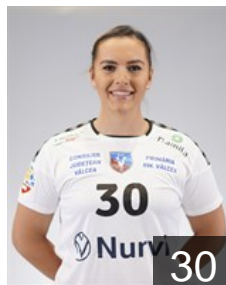

 ESP

**Lopez Herrero Marta**

Position: Right Wing  
Place of birth: Malaga  
Date of birth: 04.02.1990  
Height: 165 cm

# CLUB COMPETITIONS - DELEGATION LIST

DELO EHF Champions League 2020/21

 ROU SCM Ramnicu Valcea - Players

 ROU  
**Lupei Corina Elena Romina**

Position: Right Wing  
Place of birth: Targu Mures  
Date of birth: 12.07.2002  
Height: 175 cm

 ROU  
**Marin Iuliana Daniela**

Position: Line Player  
Place of birth: Slobozia  
Date of birth: 11.04.2000  
Height: 179 cm

 GER  
**Minevskaja Evgenija**

Position: Left Back  
Place of birth: Minsk  
Date of birth: 31.10.1992  
Height: 183 cm