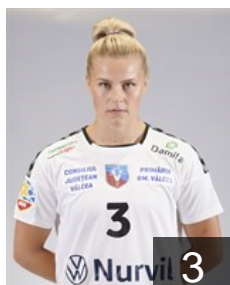

 SRB  
**Nikolic Zeljka**

Position: Right Wing  
Place of birth: Priboj  
Date of birth: 12.07.1991  
Height: 164 cm

 ROU  
**Stamin Roberta Maria**

Position: Right Wing  
Place of birth: Bechet  
Date of birth: 25.02.2001  
Height: 175 cm

 ROU  
**Tirlu Bianca Andreea**

Position: Line Player  
Place of birth: Petrosani  
Date of birth: 02.04.2002  
Height: 177 cm

 SRB  
**Trifunovic Jelena**

Position: Left Back  
Place of birth: Kraljevo  
Date of birth: 04.08.1991  
Height: 180 cm

## Left Club

 NOR  
**Aardahl Maren Nyland**

Position: Line Player  
Place of birth: Trondheim  
Date of birth: 02.03.1994  
Height: -

Left Club on 21.06.2021

 DEN  
**Norgaard Osterballe A.**

Position: Left Wing  
Place of birth: Viborg  
Date of birth: 15.09.1983  
Height: 163 cm