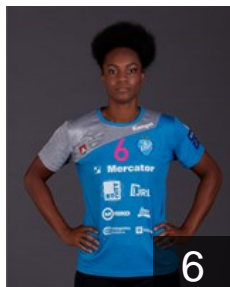

EUROPEAN CUP - PLAYERS LIST

DELO EHF Champions League 2020/21

SLO RK Krim Mercator

FRA

Sercien Ugolin Oceane

Position: Right Back
Place of birth: Cherbourg-
Date of birth: 15.12.1997
Height: 175 cm