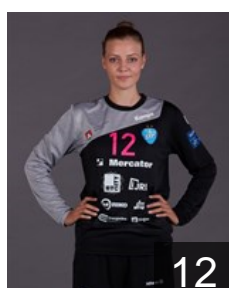

SLO

Gjerek Hana

Position: Goalkeeper
Place of birth: LJUBLJANA
Date of birth: 17.04.2000
Height: 186 cm