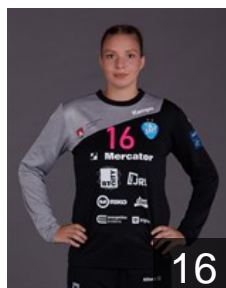

## Sercien Ugolin Oceane

Position: Right Back  
Place of birth: Cherbourg-  
Date of birth: 15.12.1997  
Height: 175 cm

 SLO

## Svetik Maja

Position: Left Wing  
Place of birth: Sempeter pri  
Date of birth: 09.03.1996  
Height: 167 cm

 NED

## van Kreij H.

Position: Left Back  
Place of birth: Venray  
Date of birth: 11.11.1993  
Height: 175 cm

 SLO