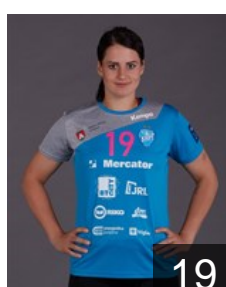

## Gomilar Zickero Tija

Position: Right Wing  
Place of birth: LJUBLJANA  
Date of birth: 12.05.2000  
Height: 168 cm

SLO

## Klemencic Valentina Tina

Position: Line Player  
Place of birth: KRANJ  
Date of birth: 05.02.2002  
Height: 185 cm

MNE

## Konatar Branka

Position: Left Wing  
Place of birth: Podgorica  
Date of birth: 02.11.1999  
Height: 170 cm

SLO

## Pletikotic Matea

Position: Centre Back  
Place of birth: Sinj  
Date of birth: 24.04.1998  
Height: 168 cm

SRB