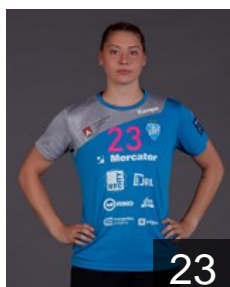

SLO

Vucko Hana

Position: Left Back
Place of birth: Ljubljana
Date of birth: 14.11.1998
Height: 175 cm