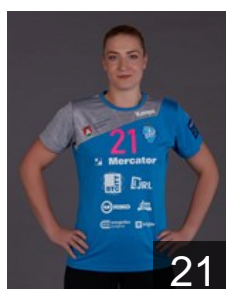

## Abina Ema

Position: Left Wing  
Place of birth: Ljubljana  
Date of birth: 18.02.1999  
Height: 170 cm

SLO

## Cerovak Laura

Position: Left Back  
Place of birth: LJUBLJANA  
Date of birth: 06.09.2000  
Height: 188 cm

BRA

## Da Silva Vieira Samara

Position: Left Back  
Place of birth: Natal/RN  
Date of birth: 07.10.1991  
Height: 183 cm

CRO