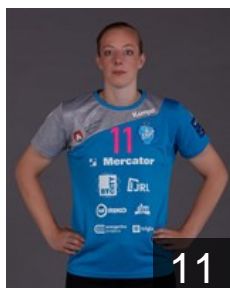

## Pletikotic Matea

Position: Centre Back  
Place of birth: Sinj  
Date of birth: 24.04.1998  
Height: 168 cm

SRB

## Sercien Ugolin Oceane

Position: Right Back  
Place of birth: Cherbourg-  
Date of birth: 15.12.1997  
Height: 175 cm

 SLO

## Svetik Maja

Position: Left Wing  
Place of birth: Sempeter pri  
Date of birth: 09.03.1996  
Height: 167 cm

 NED