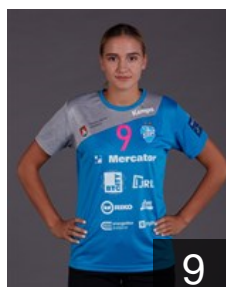

## van Kreij H.

Position: Left Back  
Place of birth: Venray  
Date of birth: 11.11.1993  
Height: 175 cm

 SLO

## Vojnovic Maja

Position: Goalkeeper  
Place of birth: Novo mesto  
Date of birth: 26.01.1998  
Height: 180 cm

 SLO

## Vucko Hana

Position: Left Back  
Place of birth: Ljubljana  
Date of birth: 14.11.1998  
Height: 175 cm

 SLO