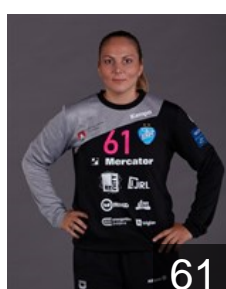

## Konatar Branka

Position: Left Wing  
Place of birth: Podgorica  
Date of birth: 02.11.1999  
Height: 170 cm

SLO

## Ljevoja Natasa

Position: Line Player  
Place of birth: Celje  
Date of birth: 28.01.1996  
Height: 178 cm

MNE

## Pletikotic Matea

Position: Centre Back  
Place of birth: Sinj  
Date of birth: 24.04.1998  
Height: 168 cm

SRB

## Risovic Jovana

Position: Goalkeeper  
Place of birth: Beograd  
Date of birth: 07.10.1993  
Height: 171 cm