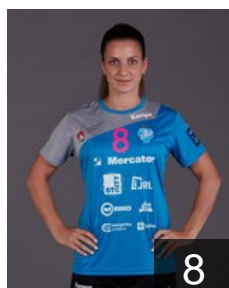

EUROPEAN CUP - PLAYERS LIST

DELO EHF Champions League 2020/21

SLO RK Krim Mercator

SLO

Abina Ema

Position: Left Wing
Place of birth: Ljubljana
Date of birth: 18.02.1999
Height: 170 cm