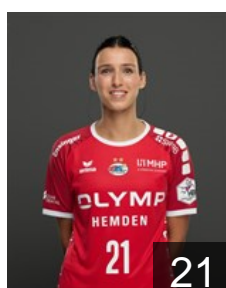

## Schulze Luisa

Position: Line Player  
Place of birth: Altenburg  
Date of birth: 14.09.1990  
Height: 190 cm

 NED

## Van der Heijden Laura

Position: Right Back  
Place of birth: Amersfoort  
Date of birth: 27.06.1990  
Height: 173 cm

 NED

## Visser Maura

Position: Centre Back  
Place of birth: s-Gravenhage  
Date of birth: 01.06.1985  
Height: 178 cm

 DEN