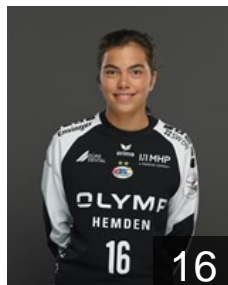

## Aardahl Maren Nyland

Position: Line Player  
Place of birth: Trondheim  
Date of birth: 02.03.1994  
Height: 180 cm

GER