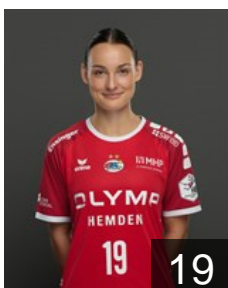

CLUB COMPETITIONS - DELEGATION LIST

2019/20 DELO WOMEN'S EHF Champions League

WOMEN'S

GER HB Ludwigsburg - Players

GER

Patorra Leonie

Position: Centre Back
Place of birth: Esslingen
Date of birth: 26.07.2001
Height: 174 cm