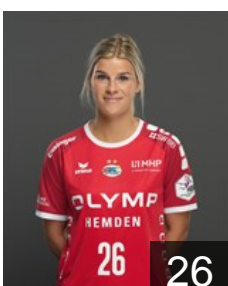

## Kynast Ann

Position: Right Wing  
Place of birth: Ludwigsburg  
Date of birth: 06.06.2001  
Height: 174 cm

GER

## Lauenroth Antje

Position: Line Player  
Place of birth: Hablensleben  
Date of birth: 03.10.1988  
Height: 170 cm

GER

## Loerper Anna

Position: Centre Back  
Place of birth: Kempen  
Date of birth: 18.11.1984  
Height: 165 cm

NED

## Malestein Antje Angela

Position: Right Wing  
Place of birth: Spankenburg  
Date of birth: 31.01.1993  
Height: 174 cm

GER