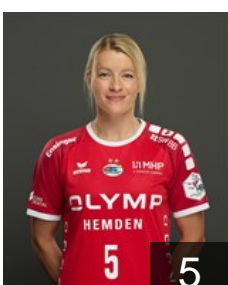

## Eckerle Dinah

Position: Goalkeeper  
Place of birth: Leonberg  
Date of birth: 16.10.1995  
Height: 174 cm

SUI

## Gautschi Daphné

Position: Left Back  
Place of birth: Muri  
Date of birth: 09.07.2000  
Height: 171 cm

POL

## Kudlacz-Gloc Karolina

Position: Left Back  
Place of birth: Wabrzezno  
Date of birth: 17.01.1985  
Height: 178 cm

GER

## Kynast Ann

Position: Right Wing  
Place of birth: Ludwigsburg  
Date of birth: 06.06.2001  
Height: 174 cm

GER