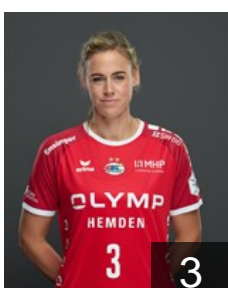

## Salamakha Valentyna

Position: Goalkeeper  
Place of birth: Kirowograd  
Date of birth: 23.04.1986  
Height: 176 cm

 GER

## Schulze Luisa

Position: Line Player  
Place of birth: Altenburg  
Date of birth: 14.09.1990  
Height: 190 cm

 NED

## Van der Heijden Laura

Position: Right Back  
Place of birth: Amersfoort  
Date of birth: 27.06.1990  
Height: 173 cm

 NED