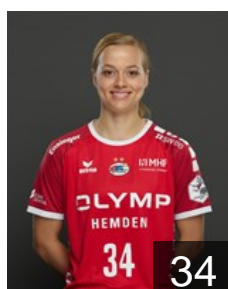

## Aardahl Maren Nyland

Position: Line Player  
Place of birth: Trondheim  
Date of birth: 02.03.1994  
Height: 180 cm

GER

## Arno Joelle Noemi

Position: Goalkeeper  
Place of birth: Spaichingen  
Date of birth: 12.02.2001  
Height: 175 cm

GER

## Berger Amelie

Position: Right Wing  
Place of birth: Tübingen  
Date of birth: 22.07.1999  
Height: 170 cm

GER

## Braun Kim

Position: Left Wing  
Place of birth: Eupen  
Date of birth: 06.02.1997  
Height: 175 cm

GER