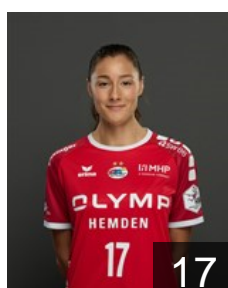

## Aardahl Maren Nyland

Position: Line Player  
Place of birth: Trondheim  
Date of birth: 02.03.1994  
Height: 180 cm

GER

## Berger Amelie

Position: Right Wing  
Place of birth: Tübingen  
Date of birth: 22.07.1999  
Height: 170 cm

GER

## Braun Kim

Position: Left Wing  
Place of birth: Eupen  
Date of birth: 06.02.1997  
Height: 175 cm

GER

## Eckerle Dinah

Position: Goalkeeper  
Place of birth: Leonberg  
Date of birth: 16.10.1995  
Height: 174 cm

SUI