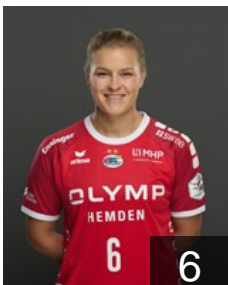

CLUB COMPETITIONS - DELEGATION LIST

2019/20 DELO WOMEN'S EHF Champions League

WOMEN'S

GER HB Ludwigsburg - Players

NOR

Aardahl Maren Nyland

Position: Line Player
Place of birth: Trondheim
Date of birth: 02.03.1994
Height: 180 cm