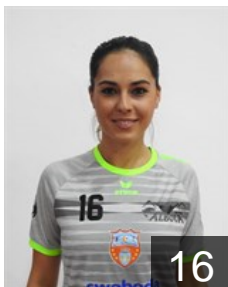

CLUB COMPETITIONS - DELEGATION LIST

Women's European Cup - EHF Cup 2018/19

ROU CS Magura Cisnădie - Players

ROU

Voicu Elena Gabriela

Position: Goalkeeper

Place of birth: Slobozia

Date of birth: 28.04.1990

Height: 178 cm