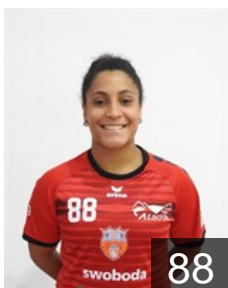

## Left Club

 ROU

**Apetrei Oana-Valentina**

Position: Line Player

Place of birth: Făgăraș

Date of birth: 13.11.1985

Height: 175 cm

Left Club on 31.05.2019

 BRA

**Cavaleiro Fachinello D.**

Position: Right Back

Place of birth: Santa Rosa, RS

Date of birth: 20.06.1983

Height: 180 cm

Left Club on 26.12.2018

 BRA

**Costa Mariana**

Position: Right Wing

Place of birth: São Paulo/SP

Date of birth: 14.10.1992

Height: 170 cm

Left Club on 26.12.2018

 ROU

**Subțirica-Iovanescu A.**