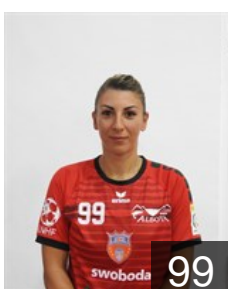

Left Club

ROU

Apetrei Oana-Valentina

Position: Line Player

Place of birth: Făgăraș

Date of birth: 13.11.1985

Height: 175 cm

Left Club on 31.05.2019