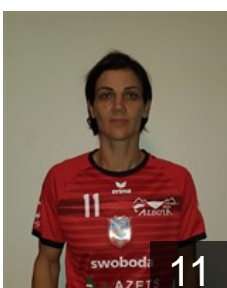

## Chirila Paula

Position: Centre Back  
Place of birth: SEBES  
Date of birth: 07.02.1991  
Height: 175 cm

 BRA

## Da Silva Larissa Inae

Position: Right Wing  
Place of birth: JUNDIAI/SP  
Date of birth: 04.04.1994  
Height: 169 cm

 BRA

## Dias Moreschi G.

Position: Goalkeeper  
Place of birth: Maringa/PR  
Date of birth: 08.07.1994  
Height: 190 cm

 ROU

## Gatzel Roxana

Position: Centre Back  
Place of birth: CRAIOVA  
Date of birth: 28.05.1980  
Height: 172 cm

 ROU