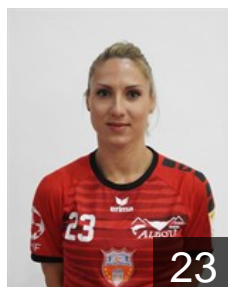

**Costa Mariana**

Position: Right Wing

Place of birth: São Paulo/SP

Date of birth: 14.10.1992

Height: 170 cm

Left Club on 26.12.2018

 ROU

**Subțirica-Iovanescu A.**

Position: Line Player

Place of birth: Constanța

Date of birth: 08.12.1987

Height: 170 cm

Left Club on 25.10.2018