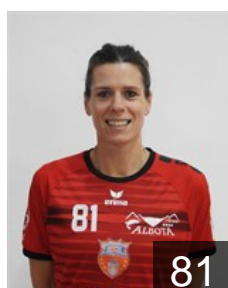

## Left Club

 ROU

**Apetrei Oana-Valentina**

Position: Line Player

Place of birth: Făgăraș

Date of birth: 13.11.1985

Height: 175 cm

Left Club on 31.05.2019

 BRA

**Cavaleiro Fachinello D.**

Position: Right Back

Place of birth: Santa Rosa, RS

Date of birth: 20.06.1983

Height: 180 cm

Left Club on 26.12.2018

 BRA