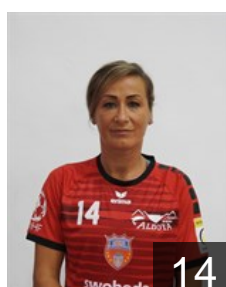

## Hoha Paula Bianca

Position: Left Wing  
Place of birth: BISTRITA  
Date of birth: 31.03.1993  
Height: 175 cm

 ROU

## Matei Maria Iulia

Position: Left Wing  
Place of birth: RM VALCEA  
Date of birth: 31.12.1997  
Height: 168 cm

 ROU