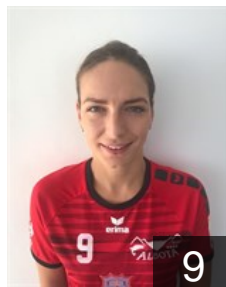

# CLUB COMPETITIONS - DELEGATION LIST

Women's European Cup - EHF Cup 2018/19

 ROU CS Magura Cismadie - Players

 BRA

## Araujo Larissa Fais Munhoz

Position: Left Wing  
Place of birth: Curitiba  
Date of birth: 01.07.1992  
Height: 167 cm

 MNE

## Boljevic Jasna

Position: Right Back  
Place of birth: Podgorica  
Date of birth: 16.03.1989  
Height: 189 cm

 ROU

## Chirila Paula

Position: Centre Back  
Place of birth: SEBES  
Date of birth: 07.02.1991  
Height: 175 cm

 BRA