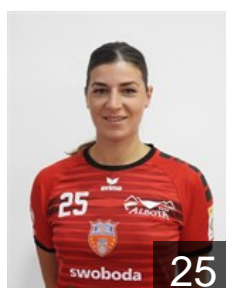

## Matei Maria Iulia

Position: Left Wing  
Place of birth: RM VALCEA  
Date of birth: 31.12.1997  
Height: 168 cm

 ROU

## Moldovan Ada Emilia

Position: Right Back  
Place of birth: Focsani  
Date of birth: 15.11.1983  
Height: 175 cm

 ROU

## Popovici E.

Position: Goalkeeper  
Place of birth: Bucuresti  
Date of birth: 19.10.1989  
Height: 176 cm

 ROU