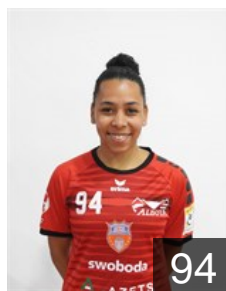

## Araujo Larissa Fais Munhoz

Position: Left Wing  
Place of birth: Curitiba  
Date of birth: 01.07.1992  
Height: 167 cm

 MNE

## Boljevic Jasna

Position: Right Back  
Place of birth: Podgorica  
Date of birth: 16.03.1989  
Height: 189 cm

 ROU

## Chirila Paula

Position: Centre Back  
Place of birth: SEBES  
Date of birth: 07.02.1991  
Height: 175 cm

 BRA

## Da Silva Larissa Inae

Position: Right Wing  
Place of birth: JUNDIAI/SP  
Date of birth: 04.04.1994  
Height: 169 cm

 BRA