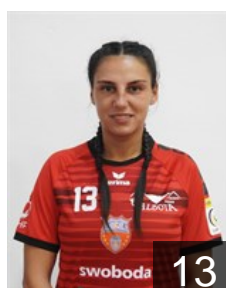

ROU

Hoha Paula Bianca

Position: Left Wing
Place of birth: BISTRITA
Date of birth: 31.03.1993
Height: 175 cm