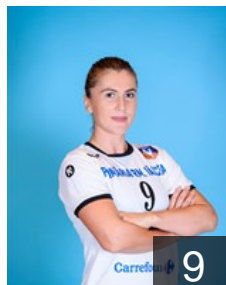

# CLUB COMPETITIONS - DELEGATION LIST

Women's European Cup - EHF Cup 2018/19

 ROU SCM Ramnicu Valcea - Players

 ROU  
**Adespii Molnar Andreea**  
Position: Left Back  
Place of birth: Brasov  
Date of birth: 09.05.1990  
Height: 179 cm

 ROU  
**Bacaoanu Raluca Elena**  
Position: Line Player  
Place of birth: Constan?a  
Date of birth: 02.05.1989  
Height: 177 cm

 ROU  
**Badea Alexandra Diana**  
Position: Right Wing  
Place of birth: Bucure?ti  
Date of birth: 22.05.1998  
Height: 177 cm

 ROU  
**Balaceanu Ioana Beatrice**  
Position: Centre Back  
Place of birth: Constanta  
Date of birth: 13.02.2001  
Height: 175 cm

 AUT  
**Blazek Petra**  
Position: Goalkeeper  
Place of birth: M?dling  
Date of birth: 15.06.1987  
Height: 182 cm

 ROU  
**Ciuca Diana Cristiana**  
Position: Goalkeeper  
Place of birth: Craiova  
Date of birth: 01.06.2000  
Height: 181 cm

 ROU  
**Craiu Maria Florentina**  
Position: Line Player  
Place of birth: Draga?ani  
Date of birth: 21.04.1996  
Height: 171 cm