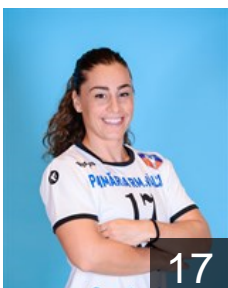

## Glibko Iryna

Position: Left Back  
Place of birth: Odessa  
Date of birth: 18.02.1990  
Height: 169 cm

 TUN

## Khouildi Ines

Position: Left Back  
Place of birth: Nefza  
Date of birth: 11.03.1985  
Height: 183 cm

 ESP

## Lopez Herrero Marta

Position: Right Wing  
Place of birth: Malaga  
Date of birth: 04.02.1990  
Height: 165 cm

 ROU

## Marin Iuliana Daniela

Position: Line Player  
Place of birth: Slobozia  
Date of birth: 11.04.2000  
Height: 178 cm

 SRB