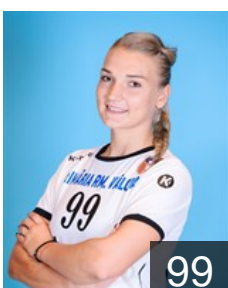

## Marin Iuliana Daniela

Position: Line Player  
Place of birth: Slobozia  
Date of birth: 11.04.2000  
Height: 178 cm

 SRB

## Petrovic Marija

Position: Line Player  
Place of birth: Nis  
Date of birth: 18.03.1994  
Height: 185 cm

 ROU

## Popa Ana Maria

Position: Left Wing  
Place of birth: Roman  
Date of birth: 25.02.1990  
Height: 175 cm

 ROU