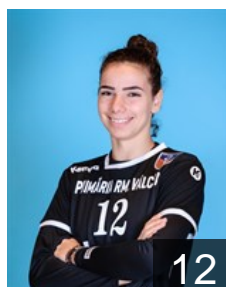

# CLUB COMPETITIONS - DELEGATION LIST

Women's European Cup - EHF Cup 2018/19

 ROU SCM Ramnicu Valcea - Players

 ROU  
**Adespii Molnar Andreea**  
Position: Left Back  
Place of birth: Brasov  
Date of birth: 09.05.1990  
Height: 179 cm

 ROU  
**Bacaoanu Raluca Elena**  
Position: Line Player  
Place of birth: Constan?a  
Date of birth: 02.05.1989  
Height: 177 cm

 ROU  
**Badea Alexandra Diana**  
Position: Right Wing  
Place of birth: Bucure?ti  
Date of birth: 22.05.1998  
Height: 177 cm

 ROU  
**Balaceanu Ioana Beatrice**  
Position: Centre Back  
Place of birth: Constanta  
Date of birth: 13.02.2001  
Height: 175 cm

 AUT  
**Blazek Petra**  
Position: Goalkeeper  
Place of birth: M?dling  
Date of birth: 15.06.1987  
Height: 182 cm

 ROU  
**Ciuca Diana Cristiana**  
Position: Goalkeeper  
Place of birth: Craiova  
Date of birth: 01.06.2000  
Height: 181 cm

 ROU  
**Craiu Maria Florentina**  
Position: Line Player  
Place of birth: Draga?ani  
Date of birth: 21.04.1996  
Height: 171 cm