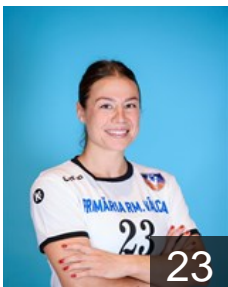

CLUB COMPETITIONS - DELEGATION LIST

Women's European Cup - EHF Cup 2018/19

ROU SCM Ramnicu Valcea - Players

UKR

Glibko Iryna

Position: Left Back
Place of birth: Odessa
Date of birth: 18.02.1990
Height: 169 cm