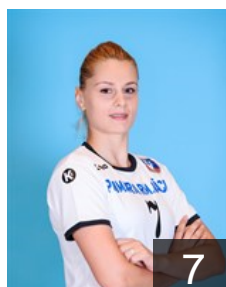

## Lopez Herrero Marta

Position: Right Wing  
Place of birth: Malaga  
Date of birth: 04.02.1990  
Height: 165 cm

 ROU

## Marin Iuliana Daniela

Position: Line Player  
Place of birth: Slobozia  
Date of birth: 11.04.2000  
Height: 178 cm

 SRB

## Petrovic Marija

Position: Line Player  
Place of birth: Nis  
Date of birth: 18.03.1994  
Height: 185 cm

 ROU