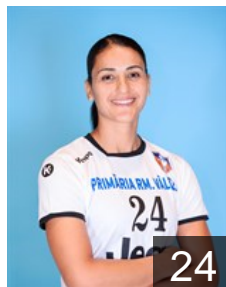

 ROU  
**Gavrilă Alexandra-Maria**  
Position: Centre Back  
Place of birth: Bucure?ti  
Date of birth: 16.06.1995  
Height: 170 cm

# CLUB COMPETITIONS - DELEGATION LIST

Women's European Cup - EHF Cup 2018/19

 ROU SCM Ramnicu Valcea - Players

 UKR

## Glibko Iryna

Position: Left Back  
Place of birth: Odessa  
Date of birth: 18.02.1990  
Height: 169 cm

 TUN