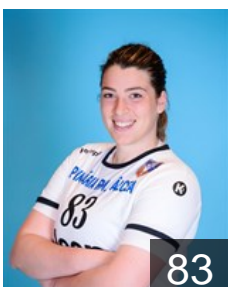

## Lopez Herrero Marta

Position: Right Wing  
Place of birth: Malaga  
Date of birth: 04.02.1990  
Height: 165 cm

 ROU

## Marin Iuliana Daniela

Position: Line Player  
Place of birth: Slobozia  
Date of birth: 11.04.2000  
Height: 178 cm

 SRB