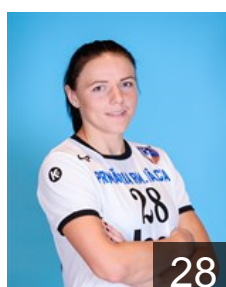

## Pricopi Dana Andreea

Position: Centre Back  
Place of birth: Brasov  
Date of birth: 20.02.1994  
Height: 175 cm

 ROU

## Stamin Roberta Maria

Position: Left Back  
Place of birth: Bechet  
Date of birth: 25.02.2001  
Height: -

 ROU

## Valcan Denisa Andreea

Position: Left Back  
Place of birth: Tulcea  
Date of birth: 19.09.2000  
Height: 173 cm

 BLR