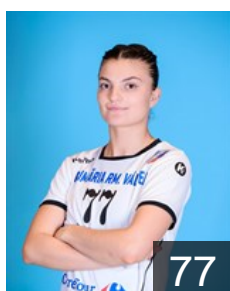

# CLUB COMPETITIONS - DELEGATION LIST

Women's European Cup - EHF Cup 2018/19

 ROU SCM Ramnicu Valcea - Players

 ROU  
**Adespii Molnar Andreea**  
Position: Left Back  
Place of birth: Brasov  
Date of birth: 09.05.1990  
Height: 179 cm

 ROU  
**Bacaoanu Raluca Elena**  
Position: Line Player  
Place of birth: Constan?a  
Date of birth: 02.05.1989  
Height: 177 cm

 ROU  
**Badea Alexandra Diana**  
Position: Right Wing  
Place of birth: Bucure?ti  
Date of birth: 22.05.1998  
Height: 177 cm

 ROU  
**Balaceanu Ioana Beatrice**  
Position: Centre Back  
Place of birth: Constanta  
Date of birth: 13.02.2001  
Height: 175 cm

 AUT  
**Blazek Petra**  
Position: Goalkeeper  
Place of birth: M?dling  
Date of birth: 15.06.1987  
Height: 182 cm

 ROU  
**Ciuca Diana Cristiana**  
Position: Goalkeeper  
Place of birth: Craiova  
Date of birth: 01.06.2000  
Height: 181 cm

 ROU  
**Craiu Maria Florentina**  
Position: Line Player  
Place of birth: Draga?ani  
Date of birth: 21.04.1996  
Height: 171 cm