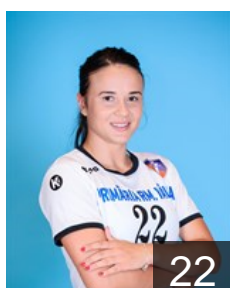

ROU
Florica Elena Cristina
Position: Left Wing
Place of birth: Creteni
Date of birth: 11.05.1992
Height: 170 cm