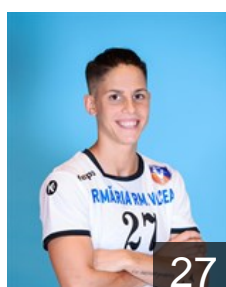

 ROU  
**Bacaoanu Raluca Elena**  
Position: Line Player  
Place of birth: Constan?a  
Date of birth: 02.05.1989  
Height: 177 cm

 ROU  
**Badea Alexandra Diana**  
Position: Right Wing  
Place of birth: Bucure?ti  
Date of birth: 22.05.1998  
Height: 177 cm

 ROU  
**Balaceanu Ioana Beatrice**  
Position: Centre Back  
Place of birth: Constanta  
Date of birth: 13.02.2001  
Height: 175 cm

 AUT  
**Blazek Petra**  
Position: Goalkeeper  
Place of birth: M?dling  
Date of birth: 15.06.1987  
Height: 182 cm

 ROU  
**Ciuca Diana Cristiana**  
Position: Goalkeeper  
Place of birth: Craiova  
Date of birth: 01.06.2000  
Height: 181 cm

 ROU  
**Craiu Maria Florentina**  
Position: Line Player  
Place of birth: Draga?ani  
Date of birth: 21.04.1996  
Height: 171 cm

 BRA  
**Da Silva Vieira Samara**  
Position: Left Back  
Place of birth: Natal/RN  
Date of birth: 07.10.1991  
Height: 181 cm

 ROU  
**Dumanska Yuliya**  
Position: Goalkeeper  
Place of birth: Gorodenka  
Date of birth: 15.08.1996  
Height: 178 cm