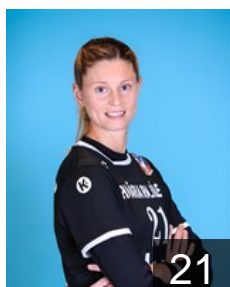

# CLUB COMPETITIONS - DELEGATION LIST

Women's European Cup - EHF Cup 2018/19

 ROU SCM Ramnicu Valcea - Players

 ROU  
**Adespii Molnar Andreea**  
Position: Left Back  
Place of birth: Brasov  
Date of birth: 09.05.1990  
Height: 179 cm

 ROU  
**Bacaoanu Raluca Elena**  
Position: Line Player  
Place of birth: Constan?a  
Date of birth: 02.05.1989  
Height: 177 cm

 ROU  
**Badea Alexandra Diana**  
Position: Right Wing  
Place of birth: Bucure?ti  
Date of birth: 22.05.1998  
Height: 177 cm

 ROU  
**Balaceanu Ioana Beatrice**  
Position: Centre Back  
Place of birth: Constanta  
Date of birth: 13.02.2001  
Height: 175 cm

 AUT  
**Blazek Petra**  
Position: Goalkeeper  
Place of birth: M?dling  
Date of birth: 15.06.1987  
Height: 182 cm

 ROU  
**Ciuca Diana Cristiana**  
Position: Goalkeeper  
Place of birth: Craiova  
Date of birth: 01.06.2000  
Height: 181 cm

 ROU  
**Craiu Maria Florentina**  
Position: Line Player  
Place of birth: Draga?ani  
Date of birth: 21.04.1996  
Height: 171 cm