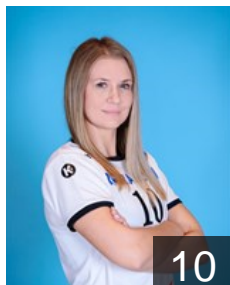

# CLUB COMPETITIONS - DELEGATION LIST

Women's European Cup - EHF Cup 2018/19

 ROU SCM Ramnicu Valcea - Players

 ROU  
**Adespii Molnar Andreea**  
Position: Left Back  
Place of birth: Brasov  
Date of birth: 09.05.1990  
Height: 179 cm

 ROU  
**Bacaoanu Raluca Elena**  
Position: Line Player  
Place of birth: Constan?a  
Date of birth: 02.05.1989  
Height: 177 cm

 ROU  
**Badea Alexandra Diana**  
Position: Right Wing  
Place of birth: Bucure?ti  
Date of birth: 22.05.1998  
Height: 177 cm