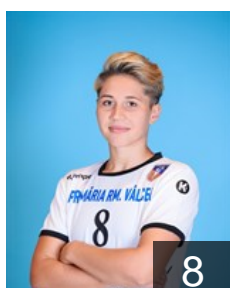

# CLUB COMPETITIONS - DELEGATION LIST

Women's European Cup - EHF Cup 2018/19

 ROU SCM Ramnicu Valcea - Players

 ROU  
**Adespii Molnar Andreea**  
Position: Left Back  
Place of birth: Brasov  
Date of birth: 09.05.1990  
Height: 179 cm

 ROU  
**Bacaoanu Raluca Elena**  
Position: Line Player  
Place of birth: Constan?a  
Date of birth: 02.05.1989  
Height: 177 cm

 ROU  
**Badea Alexandra Diana**  
Position: Right Wing  
Place of birth: Bucure?ti  
Date of birth: 22.05.1998  
Height: 177 cm

 ROU  
**Balaceanu Ioana Beatrice**  
Position: Centre Back  
Place of birth: Constanta  
Date of birth: 13.02.2001  
Height: 175 cm

 AUT  
**Blazek Petra**  
Position: Goalkeeper  
Place of birth: M?dling  
Date of birth: 15.06.1987  
Height: 182 cm

 ROU  
**Ciuca Diana Cristiana**  
Position: Goalkeeper  
Place of birth: Craiova  
Date of birth: 01.06.2000  
Height: 181 cm

 ROU  
**Craiu Maria Florentina**  
Position: Line Player  
Place of birth: Draga?ani  
Date of birth: 21.04.1996  
Height: 171 cm