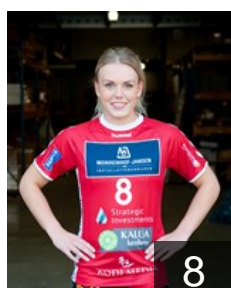

NED

Hilbrands Tessa

Position: Right Wing
Place of birth: Emmen
Date of birth: 07.08.1998
Height: 169 cm