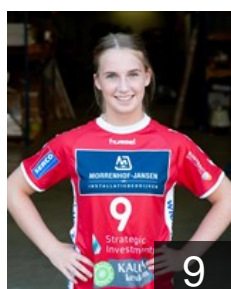

CLUB COMPETITIONS - DELEGATION LIST

Women's European Cup - EHF Cup 2018/19

 **NED** Morrenhof Jansen Dalfsen - Players

 **BEL**

Antonissen Nele

Position: Centre Back
Place of birth: Antwerpen
Date of birth: 03.11.1996
Height: 170 cm

 **NED**

Bosch Lisa

Position: Right Wing
Place of birth: DALFSEN
Date of birth: 27.04.1999
Height: 165 cm

 **NED**

Daleman Roos

Position: Centre Back
Place of birth: Den Haag
Date of birth: 20.04.2003
Height: -

 **NED**

de Roode Sophie

Position: Centre Back
Place of birth: Dalfsen
Date of birth: 22.03.2000
Height: 165 cm

 **NED**

De Wild Nienke

Position: Right Back
Place of birth: Diemen
Date of birth: 28.03.1996
Height: 189 cm