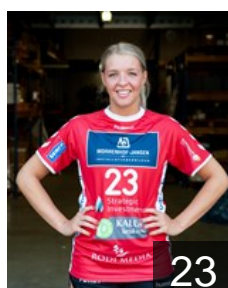

 **NED**

Bosch Lisa

Position: Right Wing
Place of birth: DALFSEN
Date of birth: 27.04.1999
Height: 165 cm

 **NED**

Daleman Roos

Position: Centre Back
Place of birth: Den Haag
Date of birth: 20.04.2003
Height: -

 **NED**

de Roode Sophie

Position: Centre Back
Place of birth: Dalfsen
Date of birth: 22.03.2000
Height: 165 cm

 **NED**

De Wild Nienke

Position: Right Back
Place of birth: Diemen
Date of birth: 28.03.1996
Height: 189 cm

 **NED**

Grob Evelien

Position: Goalkeeper
Place of birth: Hengelo
Date of birth: 17.12.1991
Height: 178 cm

 **NED**

Hilbrands Tessa

Position: Right Wing
Place of birth: Emmen
Date of birth: 07.08.1998
Height: 169 cm

 **NED**

Klomp Kalia

Position: Centre Back
Place of birth: Roermond
Date of birth: 04.08.1999
Height: 171 cm

 **NED**

Kolthof Kelly

Position: Left Wing
Place of birth: Emmen
Date of birth: 16.03.1998
Height: 172 cm