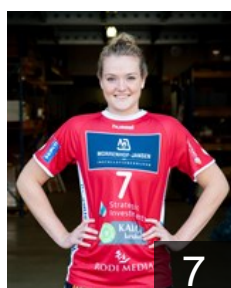

 **NED**

Bosch Lisa

Position: Right Wing
Place of birth: DALFSEN
Date of birth: 27.04.1999
Height: 165 cm

 **NED**

Daleman Roos

Position: Centre Back
Place of birth: Den Haag
Date of birth: 20.04.2003
Height: -

 **NED**

Klomp Kalia

Position: Centre Back
Place of birth: Roermond
Date of birth: 04.08.1999
Height: 171 cm

 **NED**

Kolthof Kelly

Position: Left Wing
Place of birth: Emmen
Date of birth: 16.03.1998
Height: 172 cm

 **NED**

Kooij Jill

Position: Line Player
Place of birth: Oostzaan
Date of birth: 30.04.1996
Height: 176 cm

 **NED**

Koppe Dominique

Position: Line Player
Place of birth: Purmerend
Date of birth: 24.11.1994
Height: 175 cm