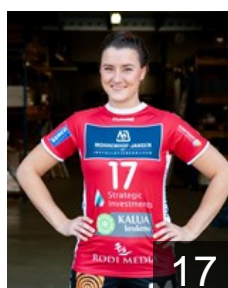

 **NED**

Klomp Kalia

Position: Centre Back
Place of birth: Roermond
Date of birth: 04.08.1999
Height: 171 cm

 **NED**

Kolthof Kelly

Position: Left Wing
Place of birth: Emmen
Date of birth: 16.03.1998
Height: 172 cm

 **NED**

Kooij Jill

Position: Line Player
Place of birth: Oostzaan
Date of birth: 30.04.1996
Height: 176 cm

 **NED**

Koppe Dominique

Position: Line Player
Place of birth: Purmerend
Date of birth: 24.11.1994
Height: 175 cm

 **NED**

Koppe Silvana

Position: Right Back
Place of birth: Purmerend
Date of birth: 29.12.1991
Height: 176 cm

CLUB COMPETITIONS - DELEGATION LIST

Women's European Cup - EHF Cup 2018/19

 **NED** Morrenhof Jansen Dalfsen - Players

 **NED**

Krullaars Nyala

Position: Left Back
Place of birth: Zoetermeer
Date of birth: 25.09.2001
Height: 176 cm

 **NED**

Oosterwijk Lisa

Position: Left Back
Place of birth: Deventer
Date of birth: 16.10.1997
Height: 186 cm