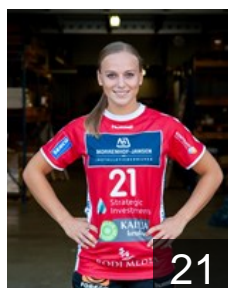

CLUB COMPETITIONS - DELEGATION LIST

Women's European Cup - EHF Cup 2018/19

 **NED** Morrenhof Jansen Dalfsen - Players

 **BEL**

Antonissen Nele

Position: Centre Back
Place of birth: Antwerpen
Date of birth: 03.11.1996
Height: 170 cm

 **NED**

Bosch Lisa

Position: Right Wing
Place of birth: DALFSEN
Date of birth: 27.04.1999
Height: 165 cm

 **NED**

Daleman Roos

Position: Centre Back
Place of birth: Den Haag
Date of birth: 20.04.2003
Height: -

 **NED**

de Roode Sophie

Position: Centre Back
Place of birth: Dalfsen
Date of birth: 22.03.2000
Height: 165 cm

 **NED**

De Wild Nienke

Position: Right Back
Place of birth: Diemen
Date of birth: 28.03.1996
Height: 189 cm