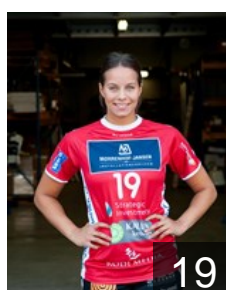

 **NED**

Krullaars Nyala

Position: Left Back
Place of birth: Zoetermeer
Date of birth: 25.09.2001
Height: 176 cm

 **NED**

Oosterwijk Lisa

Position: Left Back
Place of birth: Deventer
Date of birth: 16.10.1997
Height: 186 cm

 **NED**

van der Horst Quinty

Position: Left Wing
Place of birth: Amsterdam
Date of birth: 31.05.1997
Height: 172 cm

 **NED**

Van Leeuwen Roos

Position: Left Back
Place of birth: Amsterdam
Date of birth: 23.01.1997
Height: 183 cm

 **BEL**

Verschuuren Clara

Position: Goalkeeper
Place of birth: Lokeren
Date of birth: 10.04.1994
Height: 177 cm

 **NED**

Wilsterman Nikki

Position: Left Wing
Place of birth: Alkmaar
Date of birth: 07.12.1996
Height: 170 cm