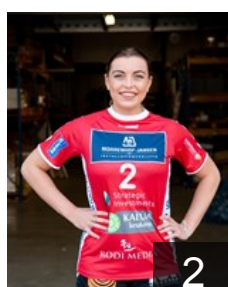

 **NED**

Klomp Kalia

Position: Centre Back
Place of birth: Roermond
Date of birth: 04.08.1999
Height: 171 cm

 **NED**

Kolthof Kelly

Position: Left Wing
Place of birth: Emmen
Date of birth: 16.03.1998
Height: 172 cm

 **NED**

Kooij Jill

Position: Line Player
Place of birth: Oostzaan
Date of birth: 30.04.1996
Height: 176 cm

 **NED**

Koppe Dominique

Position: Line Player
Place of birth: Purmerend
Date of birth: 24.11.1994
Height: 175 cm