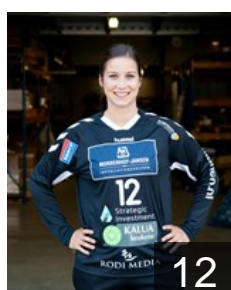

 **NED**

van der Horst Quinty

Position: Left Wing
Place of birth: Amsterdam
Date of birth: 31.05.1997
Height: 172 cm

 **NED**

Van Leeuwen Roos

Position: Left Back
Place of birth: Amsterdam
Date of birth: 23.01.1997
Height: 183 cm

 **BEL**

Verschuuren Clara

Position: Goalkeeper
Place of birth: Lokeren
Date of birth: 10.04.1994
Height: 177 cm

 **NED**

Wilsterman Nikki

Position: Left Wing
Place of birth: Alkmaar
Date of birth: 07.12.1996
Height: 170 cm