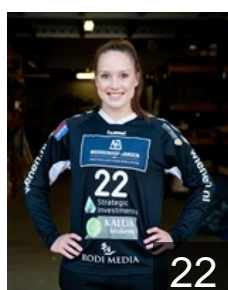

 **NED**

Bosch Lisa

Position: Right Wing
Place of birth: DALFSEN
Date of birth: 27.04.1999
Height: 165 cm

 **NED**

Daleman Roos

Position: Centre Back
Place of birth: Den Haag
Date of birth: 20.04.2003
Height: -

 **NED**

de Roode Sophie

Position: Centre Back
Place of birth: Dalfsen
Date of birth: 22.03.2000
Height: 165 cm

 **NED**

De Wild Nienke

Position: Right Back
Place of birth: Diemen
Date of birth: 28.03.1996
Height: 189 cm

 **NED**

Grob Evelien

Position: Goalkeeper
Place of birth: Hengelo
Date of birth: 17.12.1991
Height: 178 cm

 **NED**

Hilbrands Tessa

Position: Right Wing
Place of birth: Emmen
Date of birth: 07.08.1998
Height: 169 cm