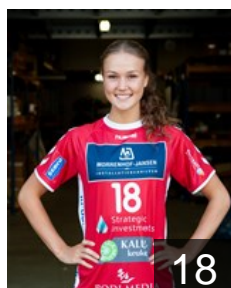

 **NED**

Koppe Silvana

Position: Right Back
Place of birth: Purmerend
Date of birth: 29.12.1991
Height: 176 cm

CLUB COMPETITIONS - DELEGATION LIST

Women's European Cup - EHF Cup 2018/19

 **NED** Morrenhof Jansen Dalfsen - Players

 **NED**

Krullaars Nyala

Position: Left Back
Place of birth: Zoetermeer
Date of birth: 25.09.2001
Height: 176 cm

 **NED**

Oosterwijk Lisa

Position: Left Back
Place of birth: Deventer
Date of birth: 16.10.1997
Height: 186 cm