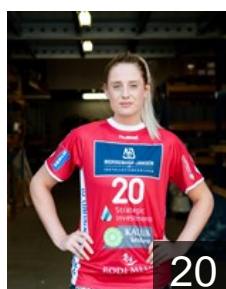

NED

Van Leeuwen Roos

Position: Left Back
Place of birth: Amsterdam
Date of birth: 23.01.1997
Height: 183 cm